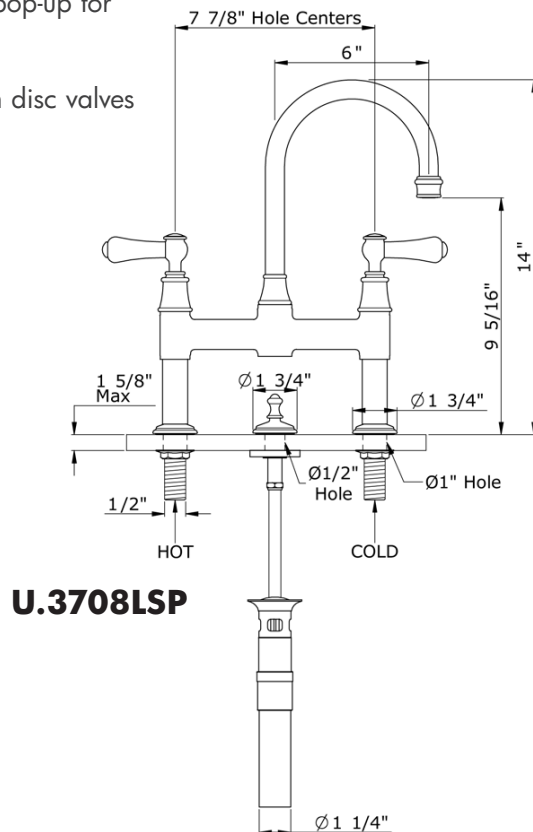

Georgian Era Deck Mounted Lavatory Bridge Faucet

ROHL Perrin & Rowe® Bath

U.3708LSP* (Metal Levers with Porcelain Caps)
U.3708LS* (All Metal Levers)

FEATURES

- 8" centers
- Cutout: min. 1", max. 1 1/8"
- Unions included
- Swivel Spout
- Height: 14 1/8", reach: 6 1/4"
- Includes remote pop-up for lavatory sink
- Deck Mount only
- 1/4-turn ceramin disc valves
- 1.5 GPM

COLORS/FINISHES

- Polished Chrome
- Polished Nickel
- Satin Nickel
- Inca Brass
- English Bronze

WARRANTY

- Limited Lifetime

U.3708LS

* For CA/VT, place a "-2" at end of model number for code compliant product. (Example A3608LMAPC-2)