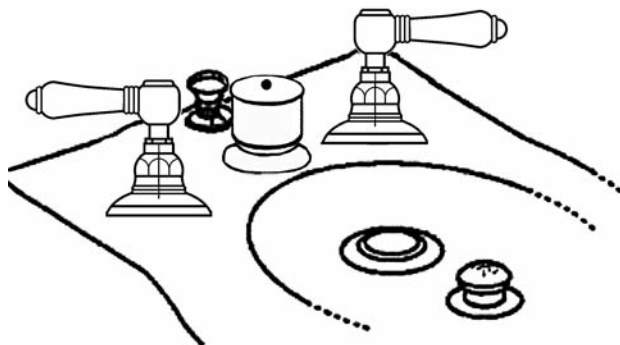

**A1460LM &
A1460LP**