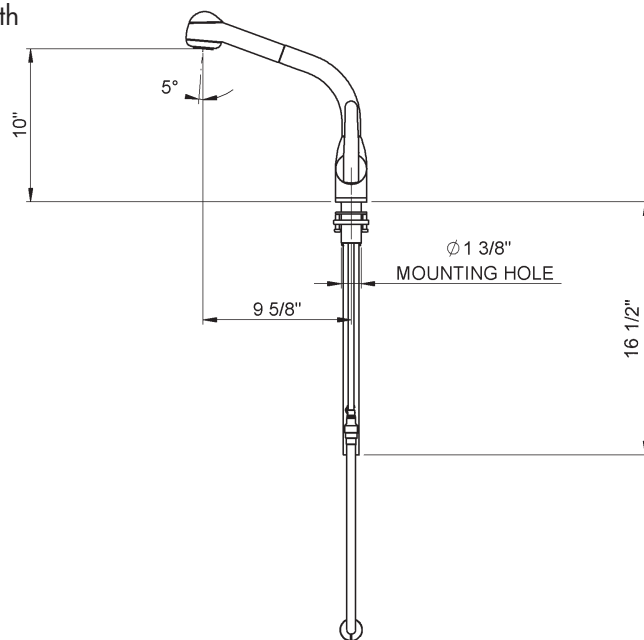

dé Lux Side Lever Pull-Out Kitchen Faucet

ROHL Pullout Faucet

R7913

FEATURES

- Ceramic disc cartridge
- Anti-scald device
- Hard water resistant soft touch elastomer spray face
- Dissimilar ceramic discs for smooth operation and long life
- Stainless steel coil & long-lasting chlorine resistant inner liner
- 1 3/8" cutout
- 3/8" copper tube supplies, requires compression connections (not supplied)
- 2 1/4" max. installation depth

COLORS/FINISHES

- Polished Chrome
- Satin Nickel

WARRANTY

- Limited Lifetime

R7913 Spare Parts