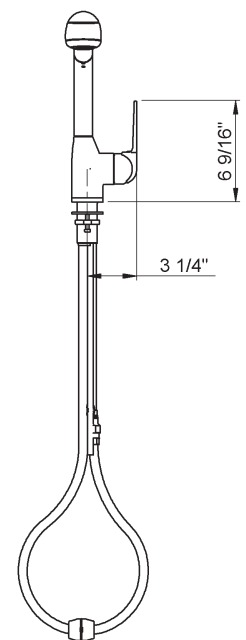

dé Lux Side Lever Pull-Out Kitchen Faucet

ROHL Pullout Faucet

R7913

FEATURES

- Ceramic disc cartridge
- Anti-scald device
- Hard water resistant soft touch elastomer spray face
- Dissimilar ceramic discs for smooth operation and long life
- Stainless steel coil & long-lasting chlorine resistant inner liner
- 1 3/8" cutout
- 3/8" copper tube supplies, requires compression connections (not supplied)
- 2 1/4" max. installation depth

COLORS/FINISHES

- Polished Chrome
- Satin Nickel

WARRANTY

- Limited Lifetime

R7913 Spare Parts