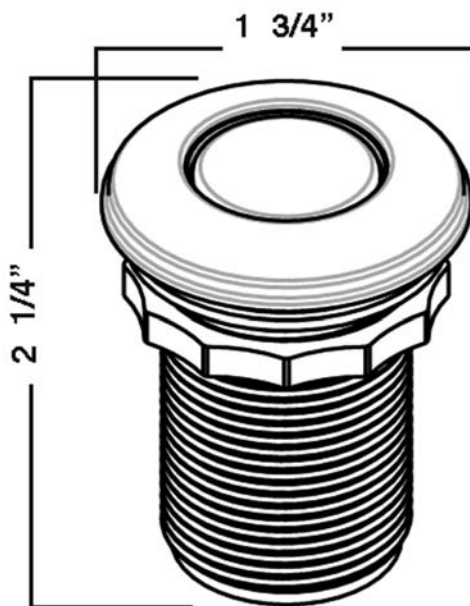

Consult your local ROHL showroom for additional information and specifications. For complete warranty details and a list of showrooms, go to www.rohlhome.com.