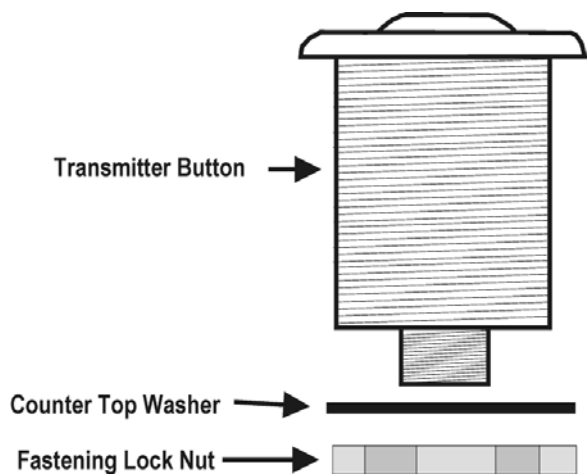

Consult your local ROHL showroom for additional information and specifications. For complete warranty details and a list of showrooms, go to www.rohlhome.com.