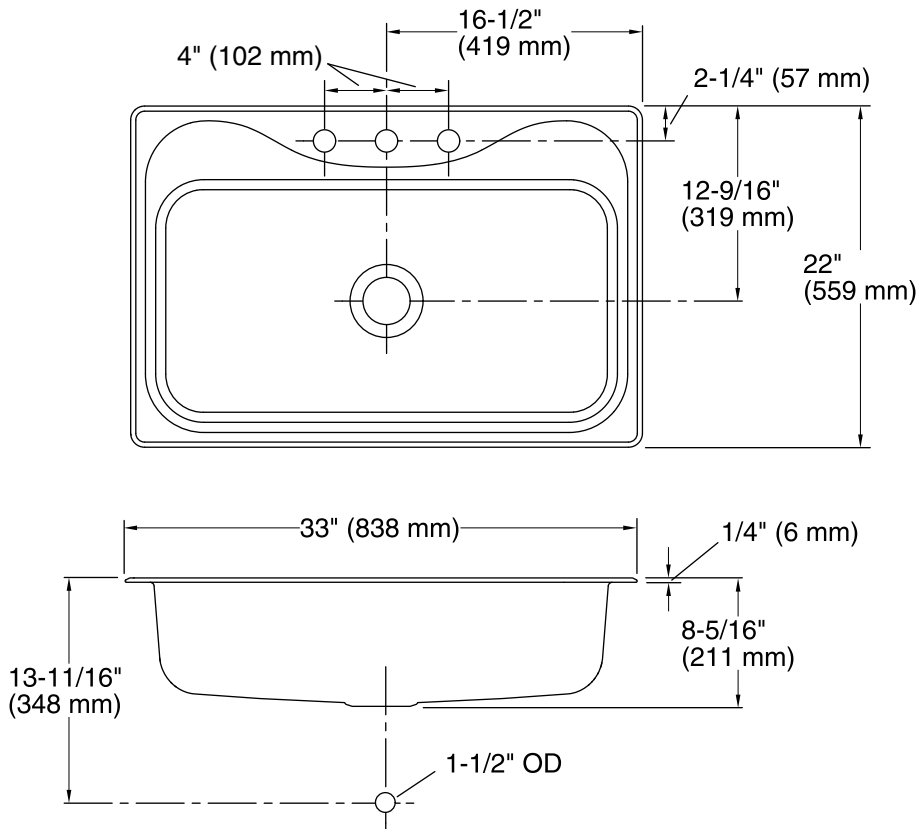

Southaven®

Top-mount Kitchen Sink
24912-3

- 20-gauge Stainless Steel
- Top-mount self-rimming style with curved deck design
- Three faucet holes
- Includes SilentShield® sound-absorption technology
- 33" (838 mm) x 22" (559 mm) x 8" (203 mm)

Optional Accessories

7400 Duostrainer™ Sink Strainer

Codes/Standards

ASME A112.19.3/CSA B45.4

See website for detailed warranty information.

Technical Information

All product dimensions are nominal.

- Installation: Top-mount, Top-mount
- Bowl area (Only) Length: 29-3/16" (742 mm)
- Width: 15-1/16" (383 mm)
- Bowl depth: 8" (203 mm)
- Water depth: 8" (203 mm)
- Number of deck holes: 3
- Faucet hole(s): 1-7/16" (37 mm)
- Drain hole: 3-5/8" (92 mm)