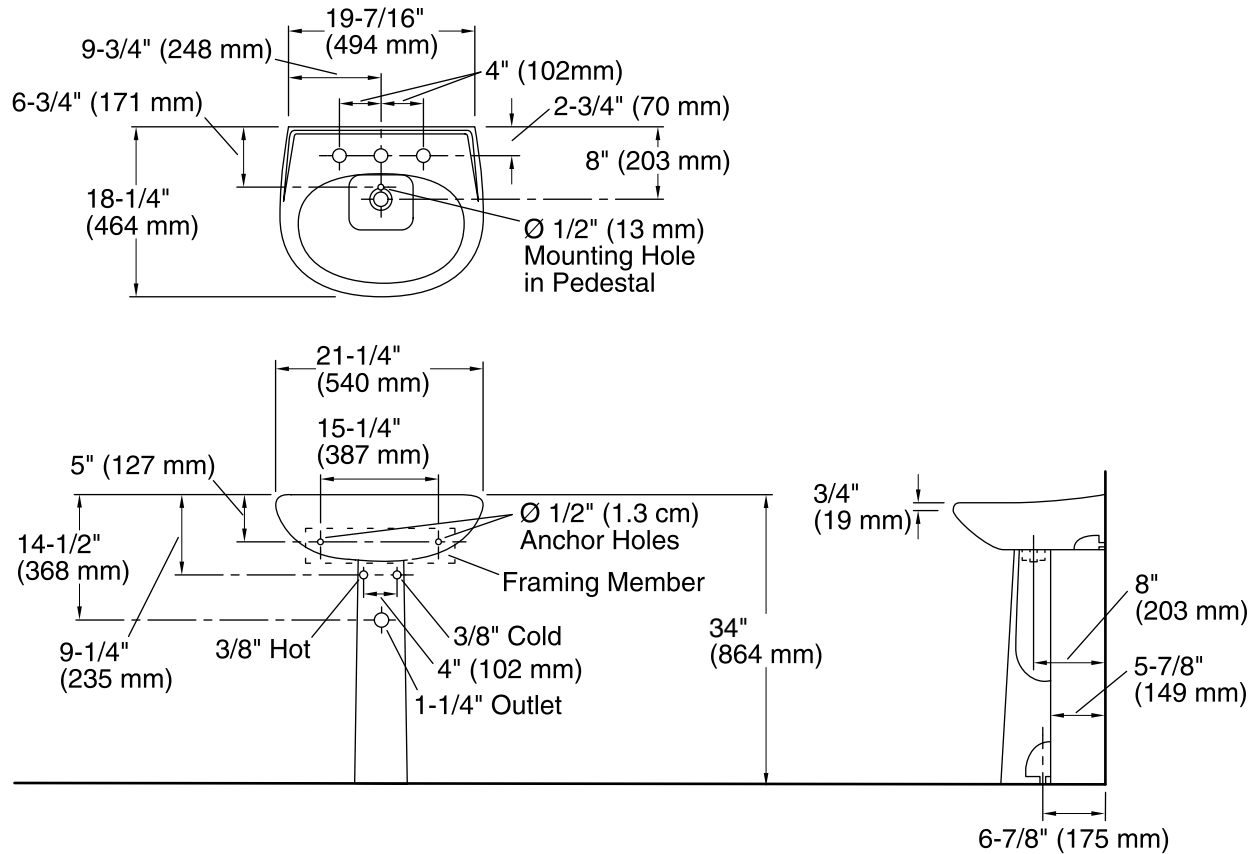

#### Features

- Pedestal sink.
- Oval basin.
- With overflow.
- 8-inch centers.
- 21-1/4" (540 mm) x 18-1/4" (464 mm) x 34" (864 mm)

For the most current Specification Sheet, go to [www.sterlingplumbing.com](http://www.sterlingplumbing.com).

7-21-2016 01:28

**Technical Information**

All product dimensions are nominal.

- Bowl configuration: Single
- Bowl area (Only) Length: 18-1/4" (464 mm)  
Width: 11-5/8" (295 mm)  
Water depth: 4" (102 mm)
- Number of deck holes: 3
- Drain hole: 1-3/4" (44 mm)

**Notes**

- Install this product according to the installation instructions.
- Measure your actual product for roughing-in details.