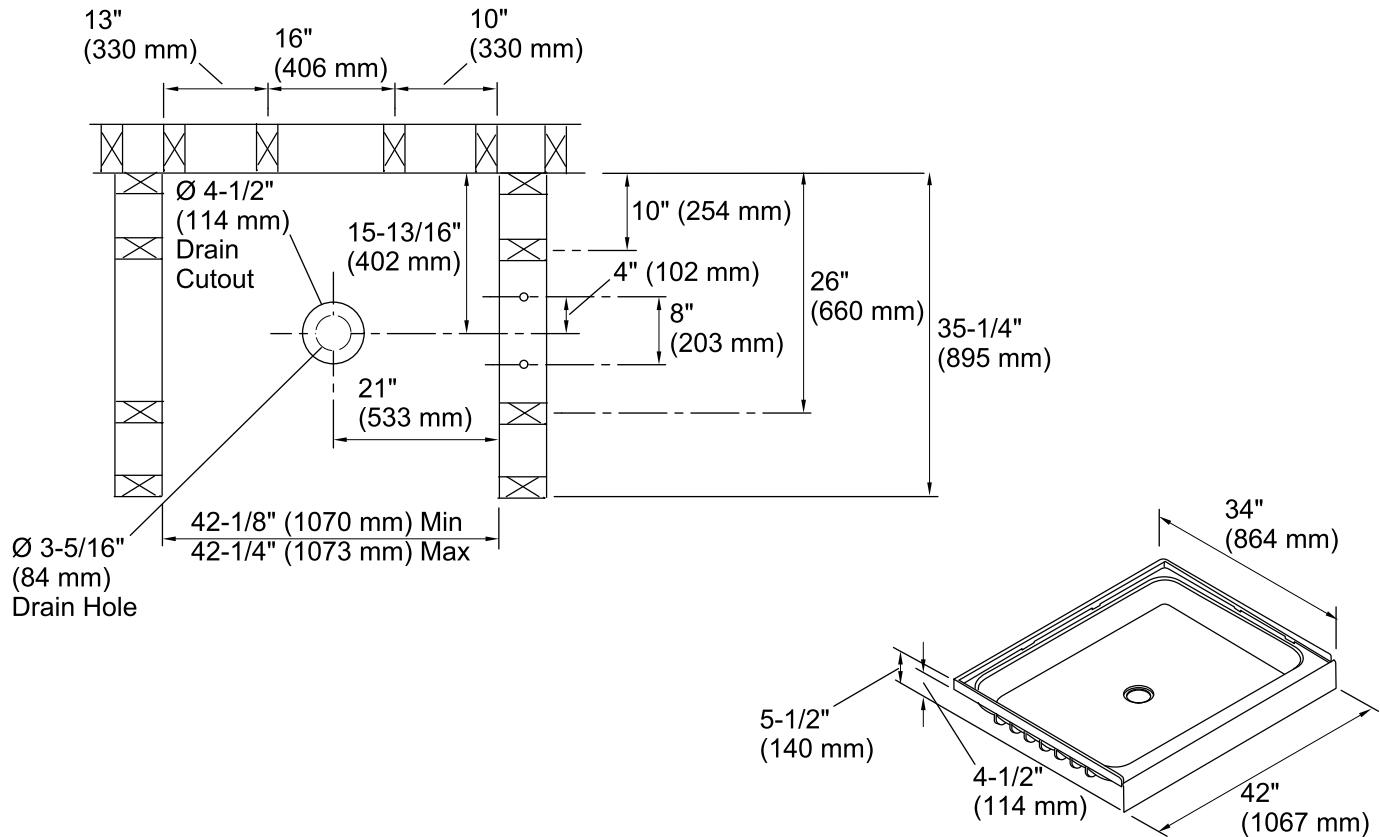

Ensemble™ 42" Shower Base 72111100

Features

- Durable high gloss finish.
- Suitable for tile down application or with STERLING wall surround.
- 42" (1067 mm) x 34" (864 mm) x 4-1/2" (114 mm) base finished dimensions.

7-9-2016 03:10

Technical Information

All product dimensions are nominal.
Installation: 3-Wall Alcove
Drain location: Center
Minimum flat for door: 3" (76 mm)

Notes

Install this product according to the installation instructions.
Studs should be positioned roughly as shown.
Double studding is recommended for pivot shower door installations.