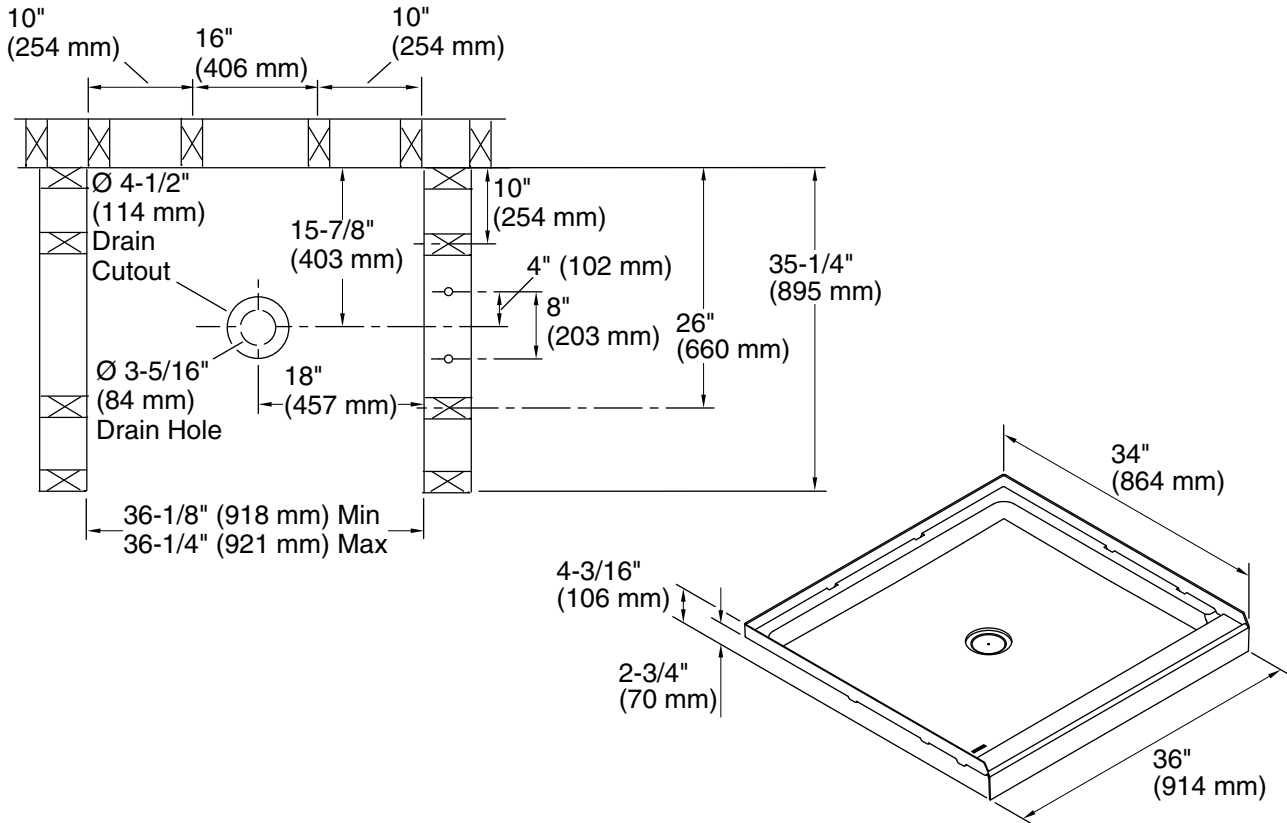

Features

- Full-length water containment guard and weep channels redirect water into the base, providing four-sided water containment
- Low, three-inch threshold provides easy entry and exit from the shower
- Suitable for a wide variety of wall types and shower doors
- Compatible with STORE+ shower walls
- Made of solid Vikrell® material for strength and durability
- Durable high-gloss finish provides a smooth, shiny surface that is easy to clean

Color tiles intended for reference only.

Color	Code	Description
	0	White
	96	KOHLER Biscuit

Technical Information

All product dimensions are nominal.

Installation: Three-wall alcove

Drain location: Center

Weight: 23 lbs (10.4 kg)