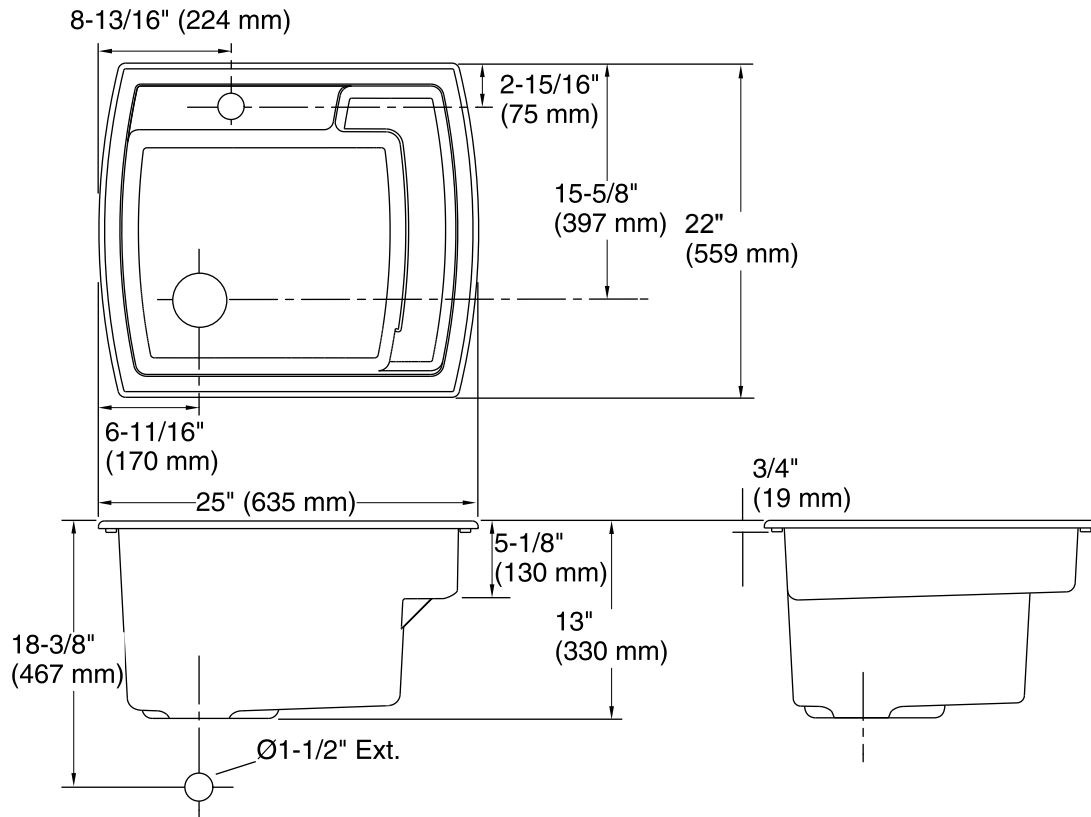

Features

- Unique quarter-deck design provides shelf space for storage and cleaning.
- Surface texture maintains superior stain and scratch resistance.
- Drill marks provided for faucet hole drilling.

Material

Technical Information

All product dimensions are nominal.

Bowl configuration:	Single
Installation:	Top-mount, Under-mount
Bowl area (Only)	Length: 22" (559 mm) Width: 16" (406 mm) Bowl depth: 12-1/4" (311 mm) Water depth: 12-1/4" (311 mm)
Number of deck holes:	3
Faucet hole(s):	1-3/8" (35 mm)
Drain hole:	3-1/2" (89 mm)
Template:	1148620-7, required, included