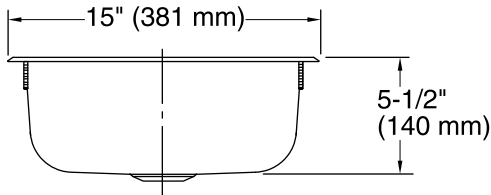

Single Basin Entertainment Sink
B155-1

Stud Mounting Provides Easy Installation

Technical Information

All product dimensions are nominal.

1. Installation: Top-mount, Top-mount
2. Bowl area (Only) Length: 13-1/4" (337 mm)
   Width: 11" (279 mm)
   Bowl depth: 5-9/16" (141 mm)
   Water depth: 5-9/16" (141 mm)
3. Number of deck holes: 1
4. Faucet hole(s): 1-7/16" (37 mm)
5. Drain hole: 1-15/16" (49 mm)

Notes

1. Install this product according to the installation instructions.
2. ADA compliant when installed to the specific requirements of these regulations.