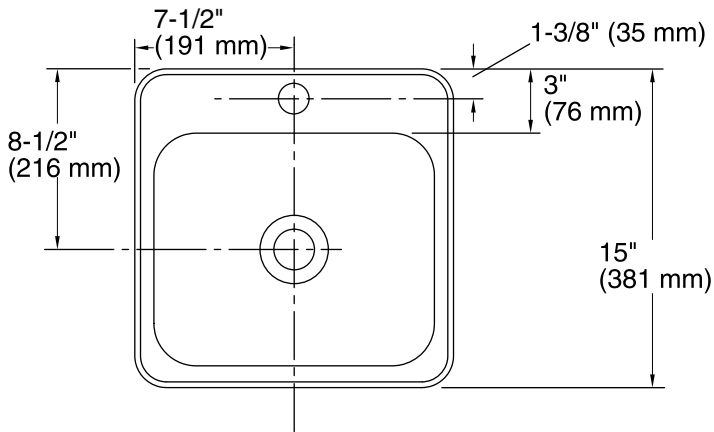

Single Basin Entertainment Sink B155-1

- 20-gauge stainless steel
- Top-mount
- Single bowl
- Single faucet hole
- 2" drain opening
- Includes SilentShield™ sound-absorption technology
- Designer styling with rounded corners
- Ledge-back
- Satin-sanded deck and buffed basin finish
- 15" (38.1 cm) x 15" (38.1 cm) x 5-1/2" (14 cm)

Available Color/Finishes

Color tiles intended for reference only.

Color	Code	Description
-------	------	-------------

-

Single Basin Entertainment Sink
B155-1

Stud Mounting Provides Easy Installation

Technical Information

All product dimensions are nominal.

- Installation: Top-mount, Top-mount
- Bowl area (Only) Length: 13-1/4" (337 mm)
Width: 11" (279 mm)
Bowl depth: 5-9/16" (141 mm)
Water depth: 5-9/16" (141 mm)
- Number of deck holes: 1
- Faucet hole(s): 1-7/16" (37 mm)
- Drain hole: 1-15/16" (49 mm)