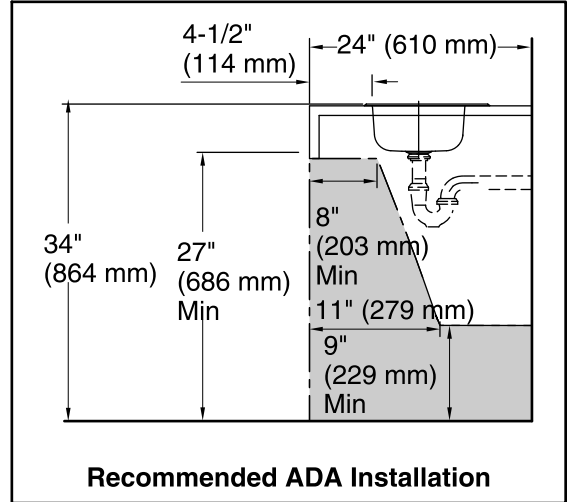

Single Basin Entertainment Sink B155-1

- 20-gauge stainless steel
- Top-mount
- Single bowl
- Single faucet hole
- 2" drain opening
- Includes SilentShield™ sound-absorption technology
- Designer styling with rounded corners
- Ledge-back
- Satin-sanded deck and buffed basin finish
- 15" (38.1 cm) x 15" (38.1 cm) x 5-1/2" (14 cm)

Available Color/Finishes

Color tiles intended for reference only.

Color	Code	Description
-------	------	-------------

-

Single Basin Entertainment Sink
B155-1

Stud Mounting Provides Easy Installation

Technical Information

All product dimensions are nominal.

- Installation: Top-mount, Top-mount
- Bowl area (Only) Length: 13-1/4" (337 mm)
Width: 11" (279 mm)
Bowl depth: 5-9/16" (141 mm)
Water depth: 5-9/16" (141 mm)
- Number of deck holes: 1
- Faucet hole(s): 1-7/16" (37 mm)
- Drain hole: 1-15/16" (49 mm)