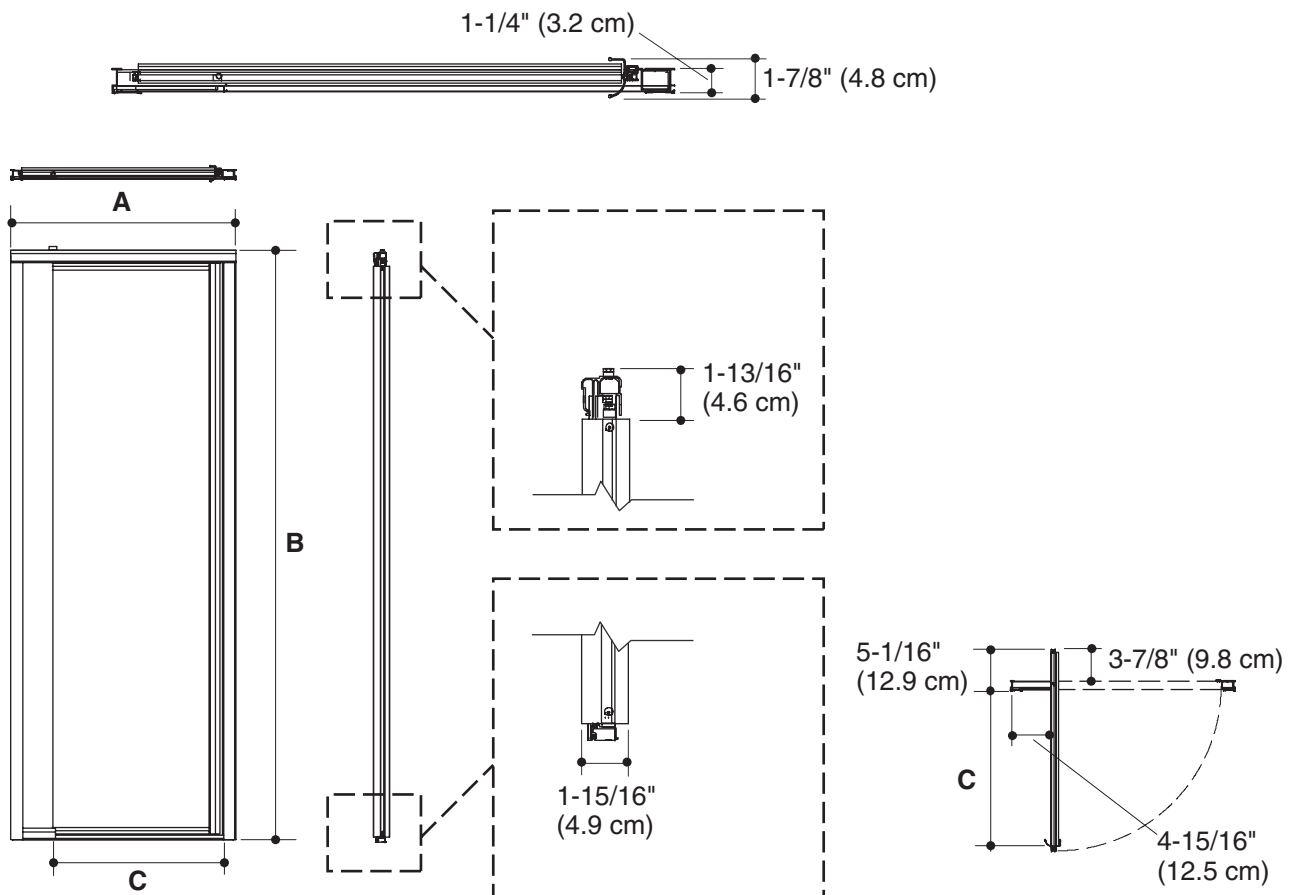

STERLING®

A KOHLER COMPANY

VISTA PIVOT™ II

SHOWER DOORS 1530D ALSO 1535D

Features

- Heavy-duty, anodized aluminum-framed glass doors
- Full length handle for easy operation
- Aluminum components extruded from alloy 6063-T5
- Tempered glass ensures maximum safety and durability
- Threshold directs water back into the shower and minimizes soap or lint build up
- Pivot bushings provide silent operation
- Installs left- or right-handed
- Adjustable wall jamb allows for out-of-plumb conditions up to 1" (2.5 cm) per side
- Stainless steel hardware prevents rusting or corrosion
- Wide adjustment allowance reduces inventory and eases installation - See models for exact dimensions

* Note: Add appropriate color/finish code to the end of the unit model # when ordering

VISTA PIVOT™ II

Technical Information

Model	A Width (Max/ Min)	B (Height)	C (Walk Through Max/ Min)
1530D-36*	36" (91.4 cm) / 31-1/4" (79.4 cm)	69" (175.3 cm)	24-13/16" (63 cm) / 20-3/4" (52.7 cm)
1530D-42*	42" (106.7 cm) / 36" (91.4 cm)	69" (175.3 cm)	24-13/16" (63 cm) / 19-1/2" (49.5 cm)
1530D-48*	48" (121.9 cm) / 42" (106.7 cm)	69" (175.3 cm)	24-13/16" (63 cm) / 19-1/2" (49.5 cm)
1535D-36*	36" (91.4 cm) / 31-1/4" (79.4 cm)	69" (175.3 cm)	24-13/16" (63 cm) / 20-3/4" (52.7 cm)
1535D-42*	42" (106.7 cm) / 36" (91.4 cm)	69" (175.3 cm)	24-13/16" (63 cm) / 19-1/2" (49.5 cm)
1535D-48*	48" (121.9 cm) / 42" (106.7 cm)	69" (175.3 cm)	24-13/16" (63 cm) / 19-1/2" (49.5 cm)