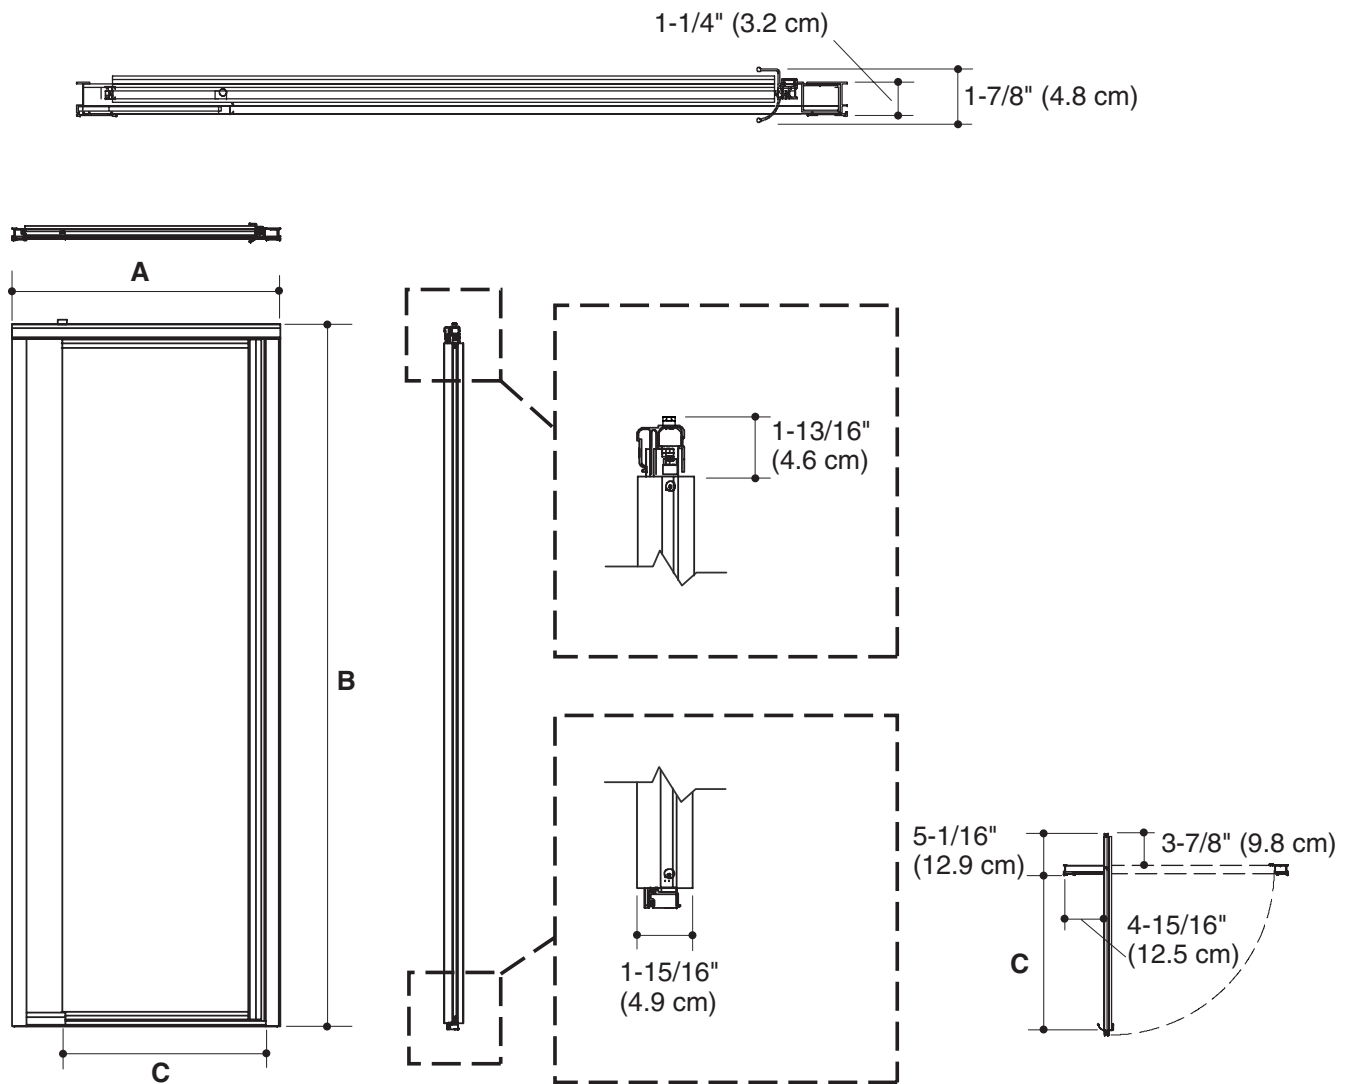

STERLING®

A KOHLER COMPANY

VISTA PIVOT™ II

SHOWER DOORS 1505D-42 ALSO 1505D-48

Features

- Heavy-duty, anodized aluminum-framed glass doors
- Full length handle for easy operation
- Aluminum components extruded from alloy 6063-T5
- Tempered glass ensures maximum safety and durability
- Threshold directs water back into the shower and minimizes soap or lint build up
- Pivot bushings provide silent operation
- Installs left- or right-handed
- Adjustable wall jamb allows for out-of-plumb conditions up to 1" (2.5 cm) per side
- Full length magnet provides secure door closure
- Stainless steel hardware prevents rusting or corrosion
- Wide adjustment allowance reduces inventory and eases installation - See models for exact dimensions

* Note: Add appropriate finish color/finish code to the end of the unit model # when ordering.

VISTA PIVOT™ II

Model	A Width (Max / Min)	B (Height)	C (Walk Through Max / Min)
1505D-42	42" (106.7 cm) / 36" (91.4 cm)	65-1/2" (166.4 cm)	24-13/16" (63 cm) / 19-1/2" (49.5 cm)
1505D-48	48" (121.9 cm) / 42" (106.7 cm)	65-1/2" (166.4 cm)	24-13/16" (63 cm) / 19-1/2" (49.5 cm)