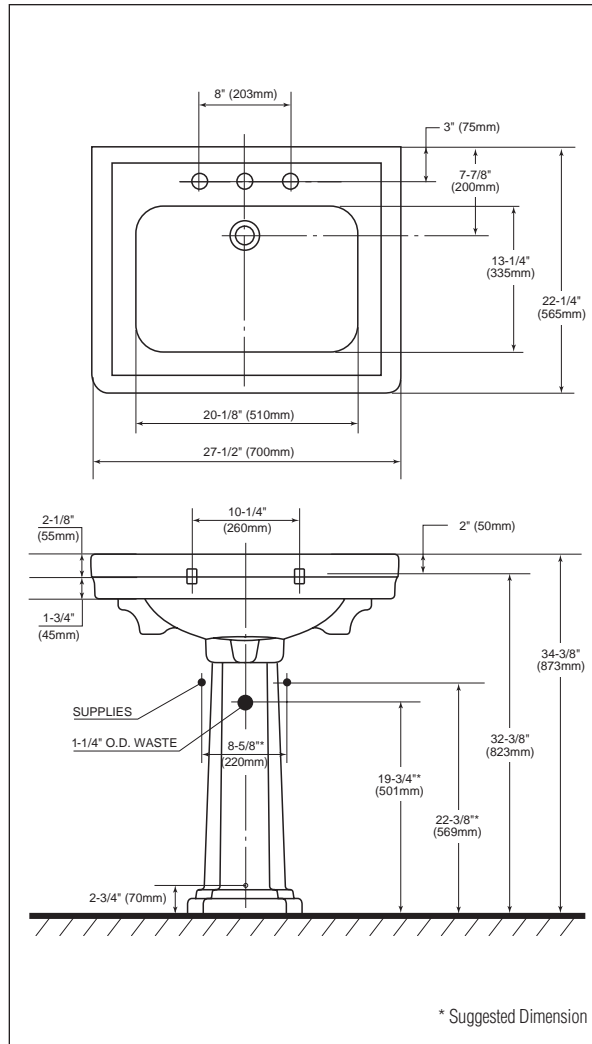

LPT530N

Promenade Pedestal Lavatory

DESIGN

Spacious pedestal lavatory with traditional design and Universal Height. Promenade pedestal lavatories are designed to match the Promenade Toilet Suite. Durable vitreous china offers years of quality use.

SPECIFICATIONS

Waste: 1-1/4" O.D.
Size: 27-1/2"W x 22-1/4"D
Basin: 20-1/8" x 13-1/4"
Height: Floor to Rim 34-3/8"
Warranty: Five Year Limited Warranty
Material: Vitreous China

Shipping Weight: **LT530 / LT530.4 / LT530.8**
53 lbs.
PT530N
28 lbs.

Shipping Dimensions: **LT530 / LT530.4 / LT530.8**
29-7/8"L x 24-3/4"W x 12-3/8"H
PT530N
28"L x 11-3/8"W x 11"H

Fixture dimensions meet ANSI/ASME standard A112.19.2M and CAN/CSA B 45 requirements.

Listing / Approvals: IAPMO/UPC, CSA, City of Los Angeles, State of Massachusetts and others.

These dimensions and specifications are subject to change without notice.

LPT530.8N - Promenade Pedestal Lavatory