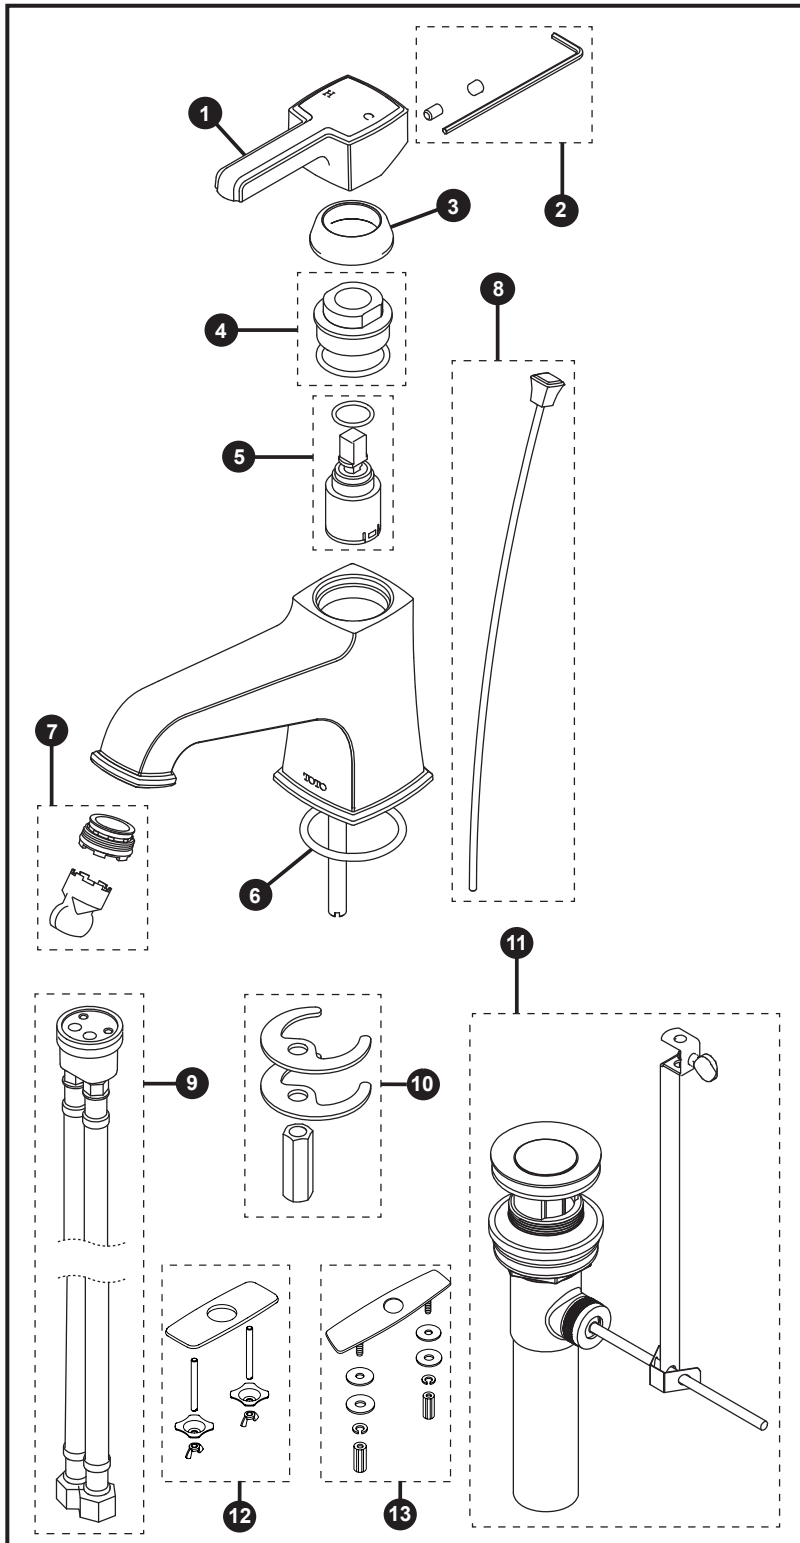

**Connelly™  
Widespread Lavatory Faucet**

Item	Part	Description
1*	THP4950#\$\$	Handle
2	THP4871	Set screw, plug & hex wrench
3*	THP4872#\$\$	Cover, nut
4	THP4873	Nut w/ O-Ring
5	THP4874	Mixing cartridge w/ O-ring
6	THP4947	O-ring
7	THP4869	Aerator & key
	THP5071	1.2 gpm aerator & key
8*	THP4951#\$\$	Lift rod w/ knob
9	THP4876	Hose assembly
10	THP4859	Mounting hardware, spout
11*	THP4856#\$\$	Drain assembly
12	THP3158#CP	Cover plate – 4"
13	71244T8CC	Cover plate – 8"

\* Please select finish code before ordering.

LEGEND
\$ = Denotes Finish
#CP = Polished Chrome
#BN = Brushed Nickel
#PN = Polished Nickel