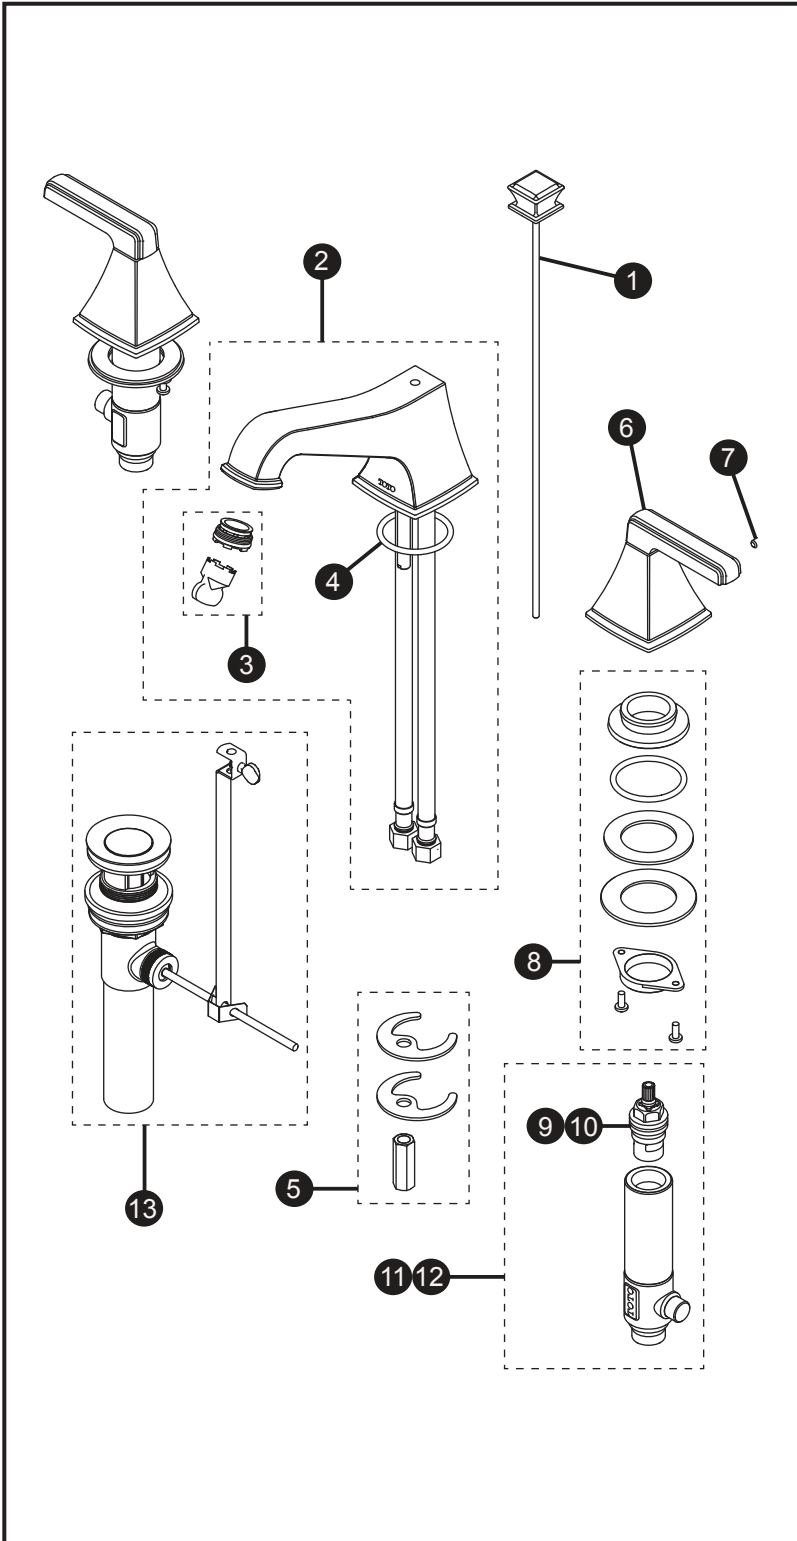

**Connelly™  
Widespread Lavatory Faucet**

Item	Part	Description
1*	THP4945#\$\$	Lift rod w/knob
2*	THP4946#\$\$	Spout assembly
3	THP4869	Aerator & key
4	THP5071	1.2 gpm aerator & key
5	THP4947	O-ring
6*	THP4859	Mounting hardware, spout
7	THP4948#\$\$	Handle assembly
8	THP4949	Set screw & hex wrench
9	THP4942	Mounting hardware, valve
10	THP4865	Cartridge, hot
11	THP4864	Cartridge, cold
12	THP4867	Valve assembly, hot
13*	THP4866	Valve assembly, cold
13*	THP4856#\$\$	Drain assembly

\* Please select finish code before ordering.

LEGEND
\$ = Denotes Finish
#CP = Polished Chrome
#BN = Brushed Nickel
#PN = Polished Nickel