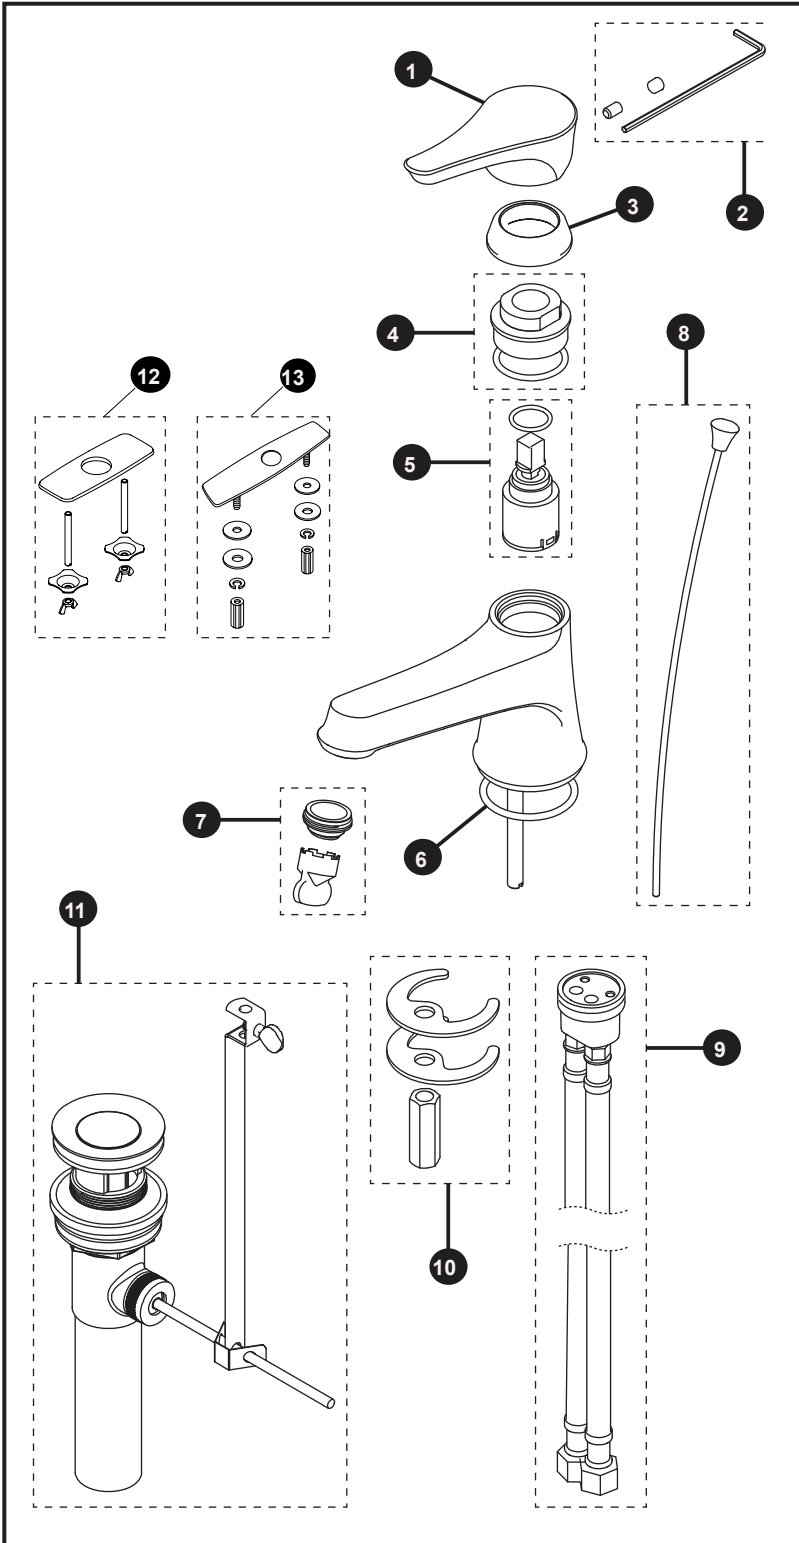

Wyeth™
Single Handle Lavatory Faucet

Item	Part	Description
1*	THP4911#\$\$	Handle
2	THP4871	Set screw, plug & hex wrench
3*	THP4872#\$\$	Cover, nut
4	THP4873	Nut w/ o-ring
5	THP4874	Mixing cartridge w/ o-ring
6	THP4914	O-ring
7	THP4913	Aerator & key
	THP5071	1.2 gpm aerator and key
8*	THP4912#\$\$	Lift rod w/ knob
9	THP4876	Hose assembly
10	THP4859	Mounting hardware, spout
11*	THP4856#\$\$	Drain assembly
12	THP3158#CP	Cover plate – 4"
13	71244T8CC	Cover plate – 8"

* Please specify finish when ordering.

LEGEND

\$\$ = Denotes Finish

#CP = Polished Chrome

#BN = Brushed Nickel

#PN = Polished Nickel