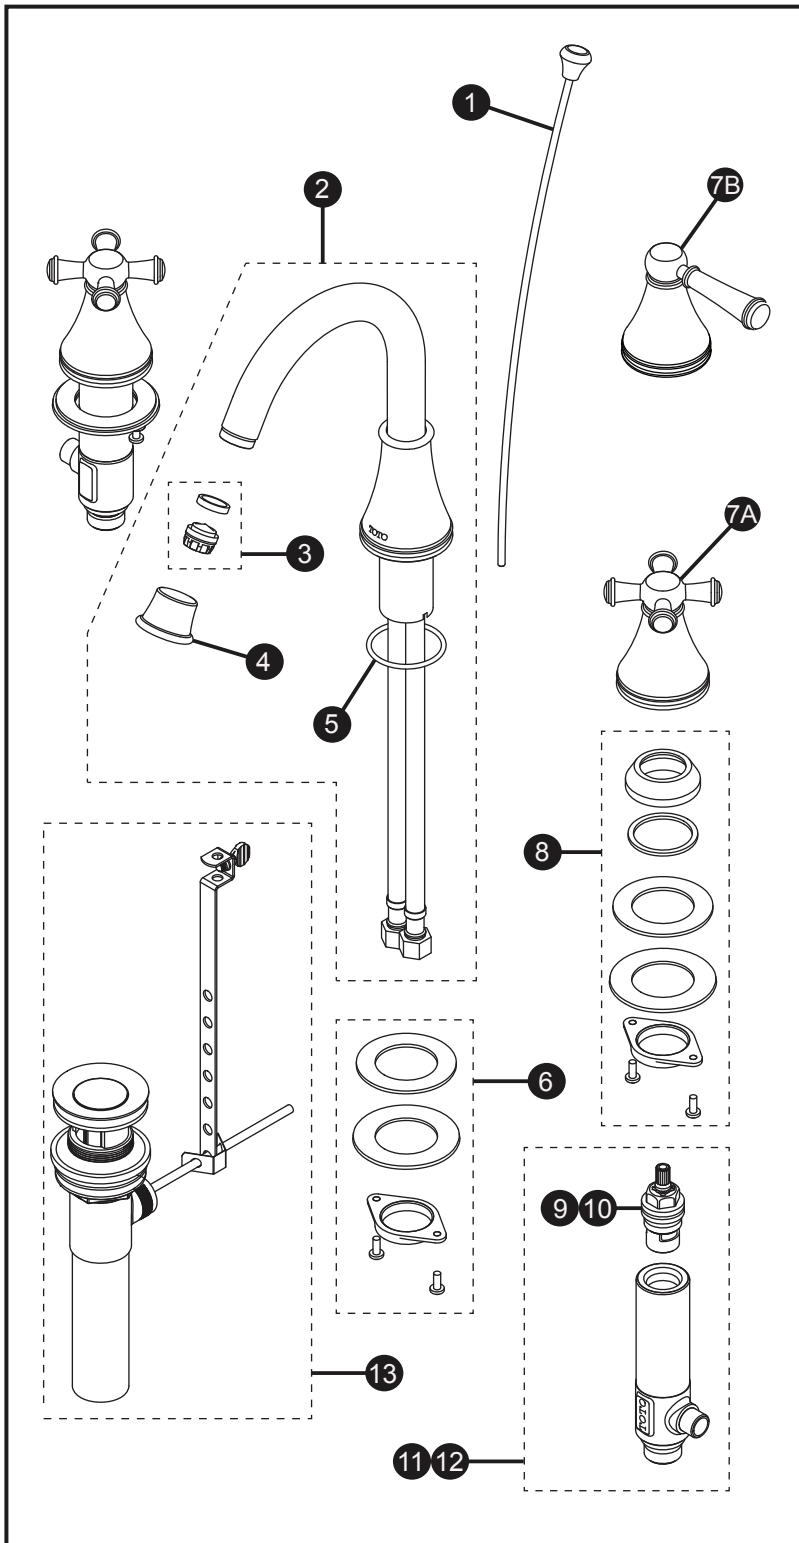

TL220DDH#\$\$
 TL220DDH12#\$\$
 TL220DD1H#\$\$
 TL220DD1H12#\$\$

Vivian Alta® Widespread Lavatory Faucet

Item	Part	Description
1*	THP4880#\$\$	Lift rod w/knob
2*	THP4994#\$\$	Spout assembly
3	THP4995	Aerator & gasket
	THP5076	1.2 gpm aerator & gasket
4*	THP4996#\$\$	Housing
5	THP4997	Gasket
6	THP4998	Mounting hardware, spout
7A*	THP4862#\$\$	Handle assembly, TL220DDH
7B*	THP4861#\$\$	Handle assembly, TL220DD1H
8	THP4863	Mounting hardware, valve
9	THP4865	Cartridge, hot
10	THP4864	Cartridge, cold
11	THP4867	Valve assembly, hot
12	THP4866	Valve assembly, cold
13*	THP4856#\$\$	Drain assembly

* Please specify finish when ordering

LEGEND

\$\$ = Denotes Finish

#CP = Polished Chrome

#BN = Brushed Nickel

#PN = Polished Nickel