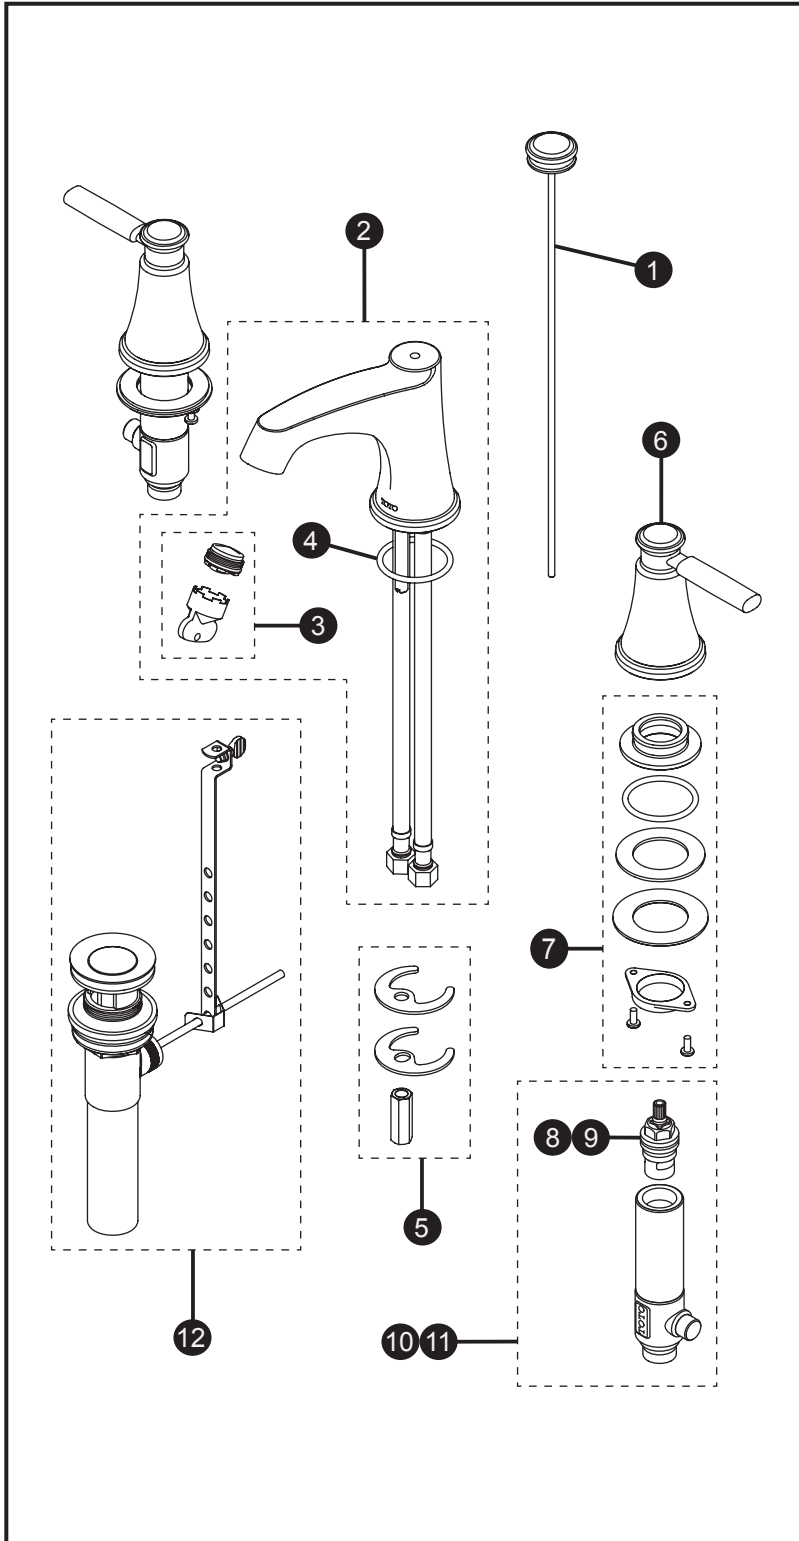

Widespread Lavatory Faucet

Item	Part	Description
1*	THP4976#\$\$	Lift rod w/ knob
2*	THP4977#\$\$	Spout assembly
3	THP4979	Aerator & key
	THP5071	1.2 gpm aerator & key
4	THP4947	O-ring
5	THP4859	Mounting hardware, spout
6*	THP4978#\$\$	Handle assembly
7	THP4942	Mounting hardware, valve
8	THP4865	Cartridge, hot
9	THP4864	Cartridge, cold
10	THP4867	Valve assembly, hot
11	THP4866	Valve assembly, cold
12*	THP4856#\$\$	Drain assembly

* Please specify finish when ordering

LEGEND
\$ = Denotes Finish
#CP = Polished Chrome
#BN = Brushed Nickel
#PN = Polished Nickel