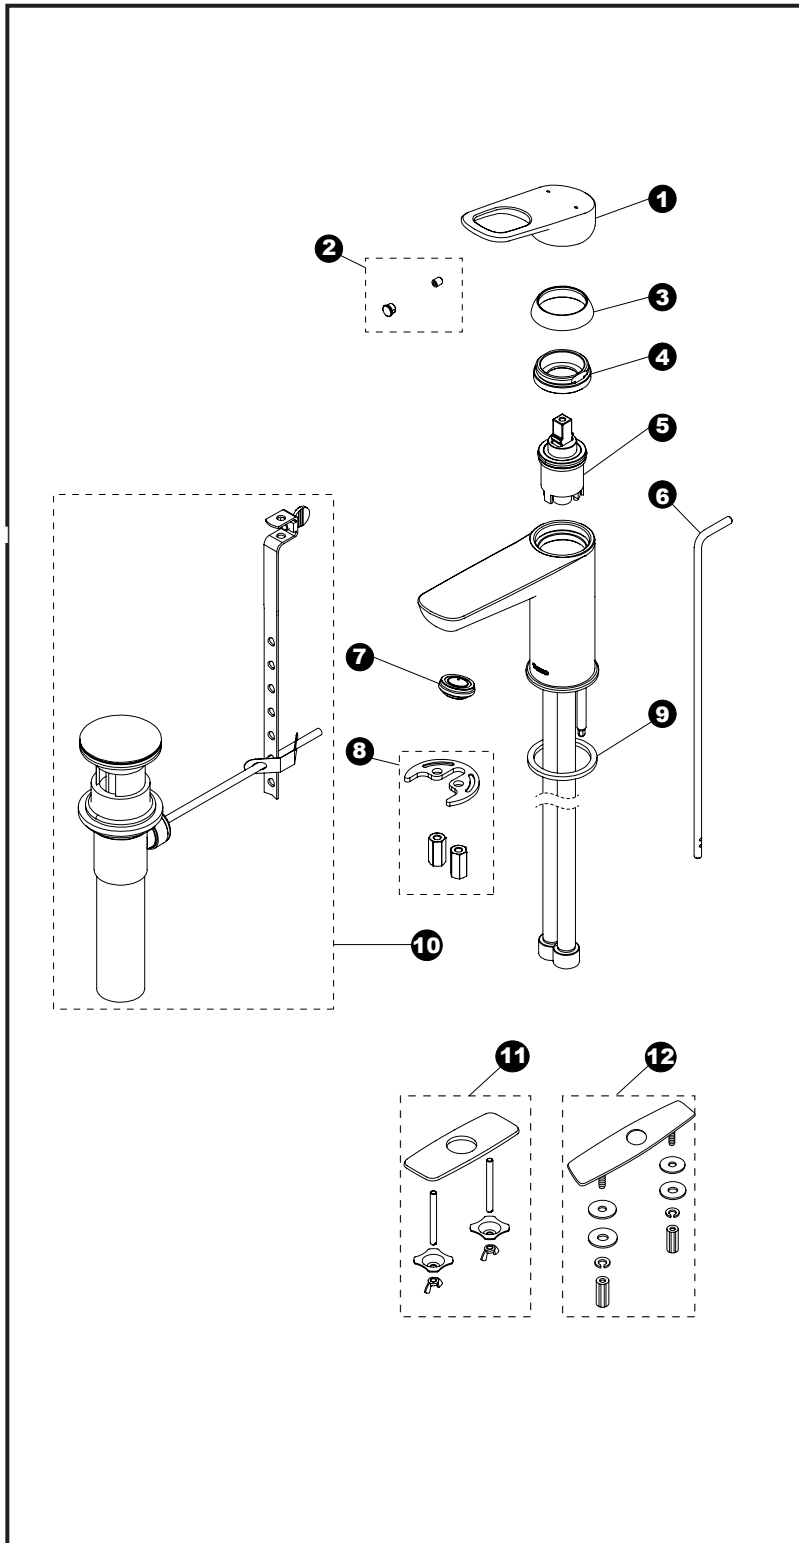

**Oberon™
Single-Handle Lavatory Faucet**

Item	Part	Description
1	THP5051#CP	Handle
2	THP5054	Plug & set screw set
3	THP5056#CP	Cover, nut
4	THP5057	Nut, cartridge
5	THP5058	Cartridge
6	THP5059#CP	Lift rod
7	THP5062	Aerator
	THP5072	1.2 gpm aerator
8	THP5063	Mounting hardware, spout
9	THP5064	Gasket
10	THP4856#CP	Drain assembly
11	THP3158#CP	Cover plate – 4"
12	71244T8CC	Cover plate – 8"