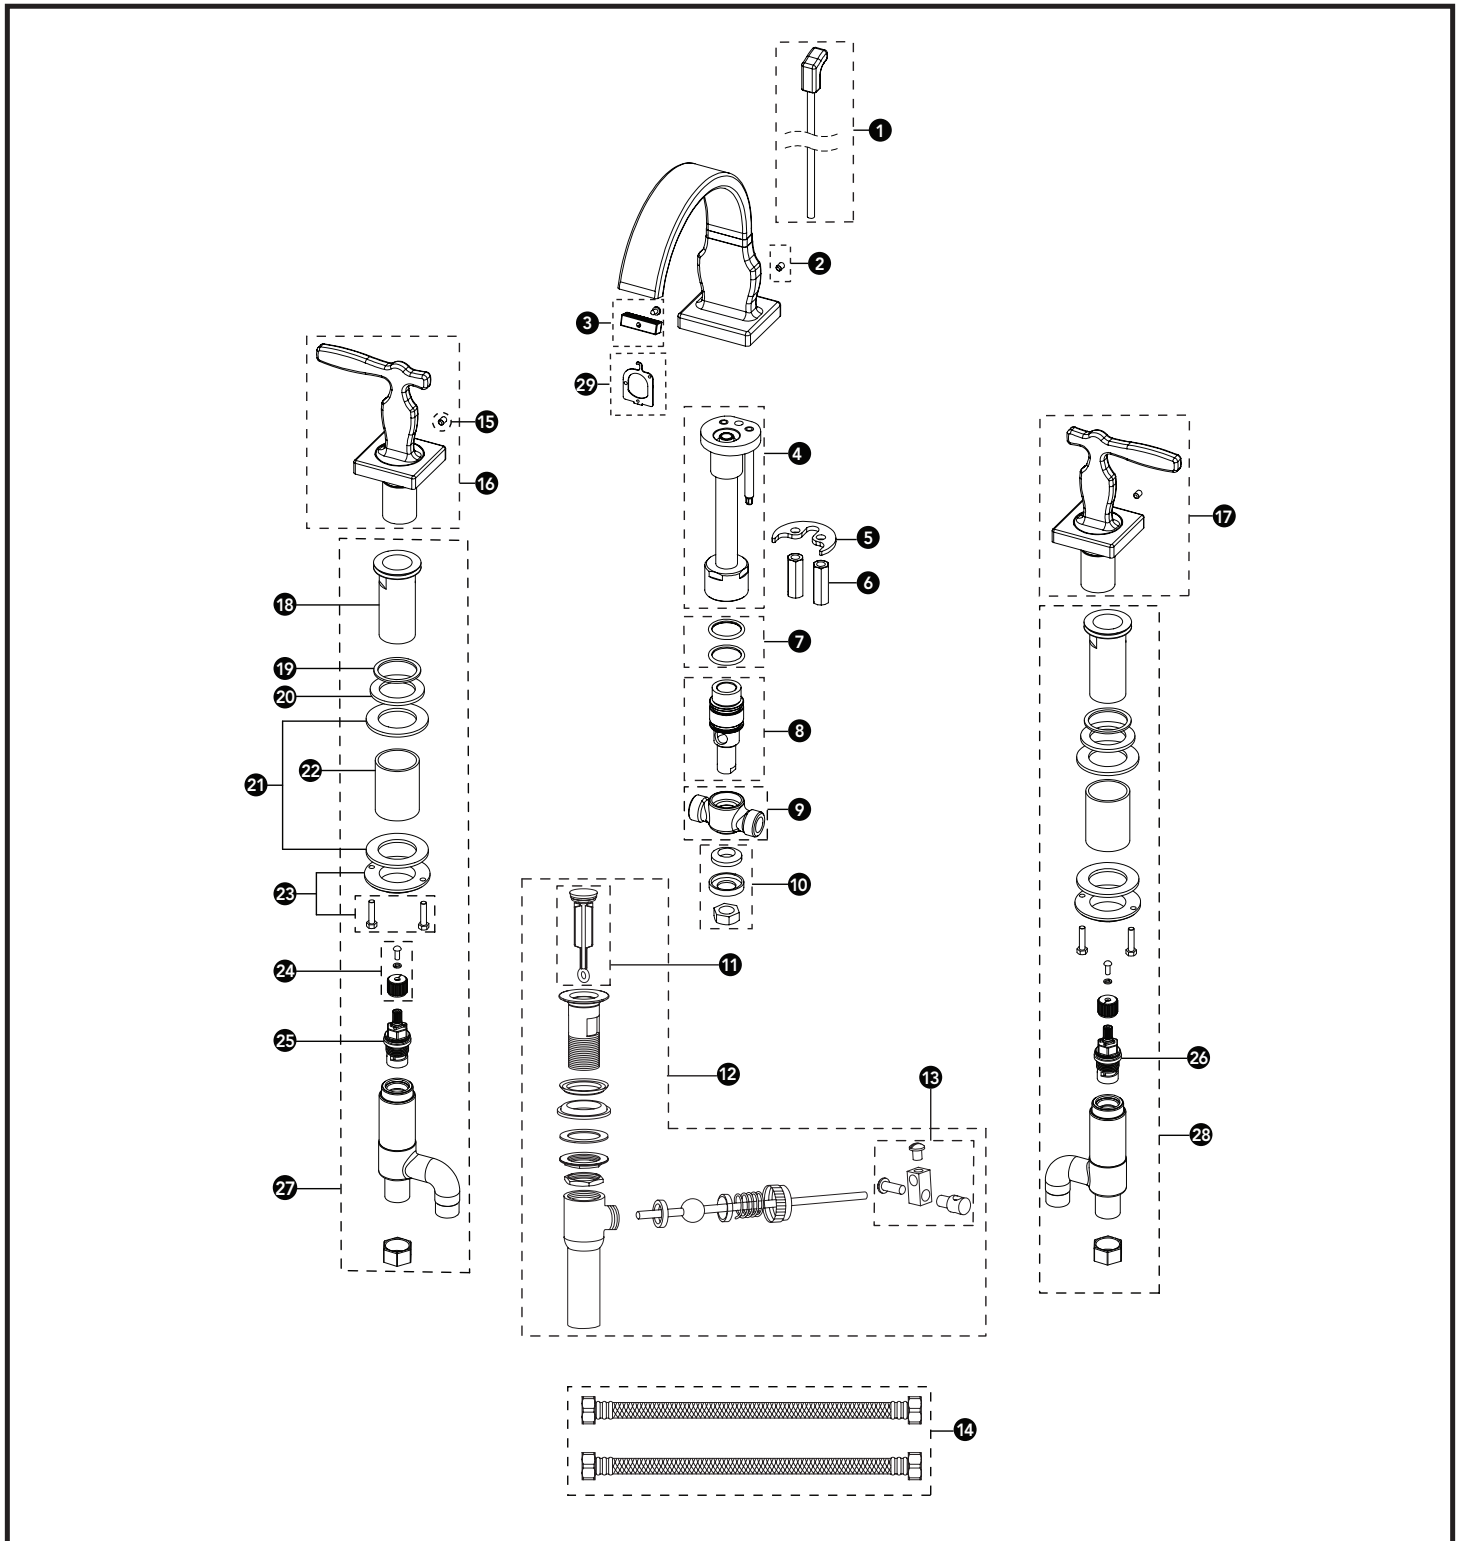

**AIMES®**  
**Widespread Lavatory Faucet**

**Widespread Lavatory Faucet**

<b>Item</b>	<b>Part</b>	<b>Description</b>
1	THP4674#\$\$	Lift rod
2	THP4167	Set screw
3	THP4675	Filter screen & screw
4	THP4676	Spout shank
	THP5082	Spout shank w/ 1.2gpm flow regulator
5	THP4677	Mounting bracket
	THP4678	Lock nuts (2)
7	THP4679	O-rings (2)
8	THP4680	T-connection insert
9	THP4681	T-connection
10	THP4682	T-connection secure set
11	THP4011#\$\$	Drain plunger
12	THP4010#\$\$	Drain assembly
13	THP4012	Lift rod connector
14	THP4026	Flex hose (2)
15	THP4167	Set screw
16	THP4683#\$\$	Handle assembly (Hot)
17	THP4684#\$\$	Handle assembly (Cold)
18	THP4169	Deck adapter
19	THP4019	Foam gasket
20	THP4042	Rubber gasket
21	THP4171	Metal washer (2)
22	THP4172	Valve sleeve
23	THP4020	Lock nut & screw
24	THP4685	Spindle & screw
25	THP4417	Cartridge (hot)
26	THP4416	Cartridge (cold)
27	THP4706	Valve assembly (hot)
28	THP4707	Valve assembly (cold)
29	THP5065	Nozzle removal key

<b>LEGEND</b>
\$\$ = Denotes Finish
#CP = Polished Chrome
#BN = Brushed Nickel
#PN = Polished Nickel