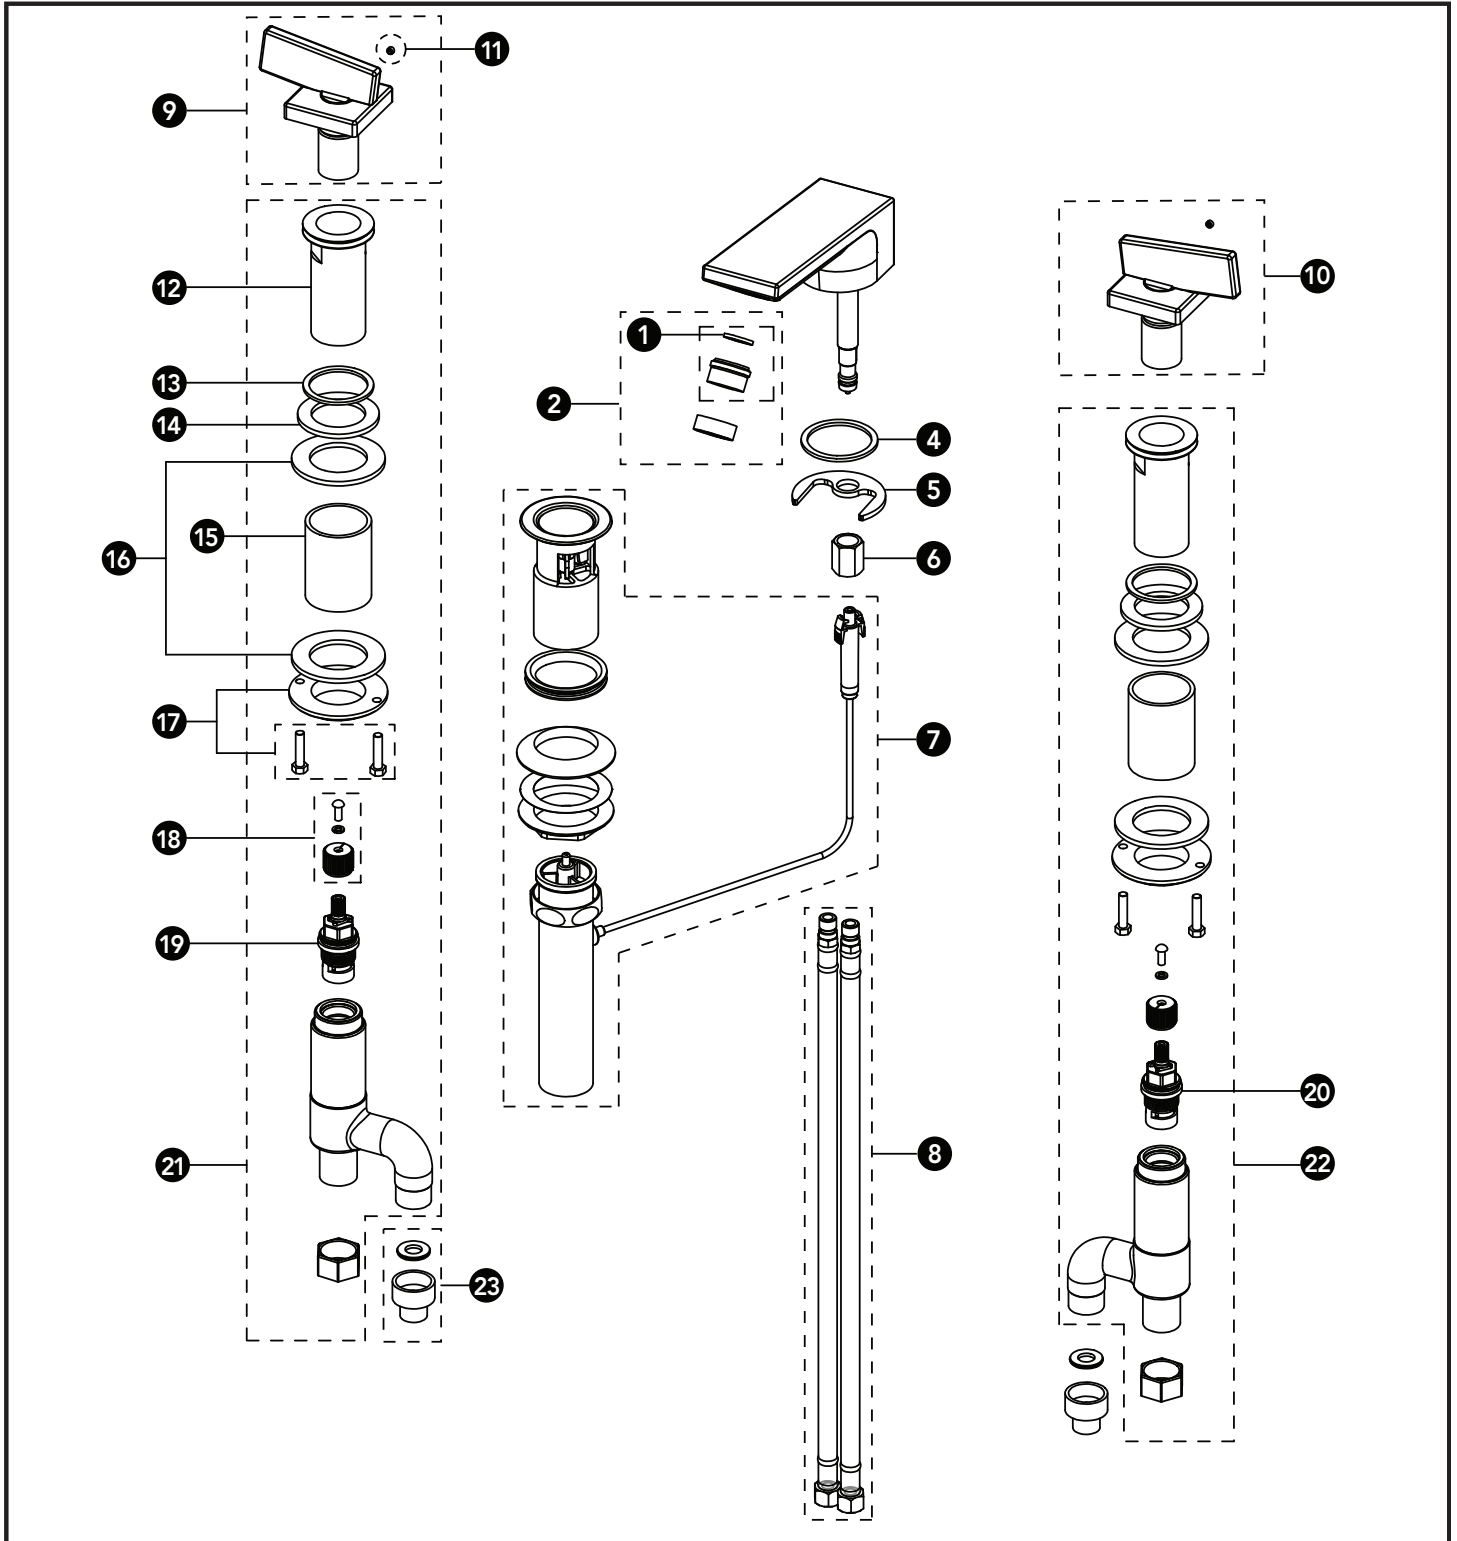

Widespread Lavatory Faucet, 8" Center

Widespread Lavatory Faucet, 8" Center

Item	Part	Description
1	THP4498	Aerator & gasket
	THP5070	1.2 gpm aerator & gasket
2	THP4499	Aerator housing
3	THP4690	Hose adapter & hasket
4	THP4686	Foam hasket
5	THP4687	Mounting nracket
6	THP4688	Mounting nut
7*	THP4689#\$\$	Drain assembly
8	THP4407	Flex hoses (2)
9*	THP4691#\$\$	Lever handle (hot)
10*	THP4692#\$\$	Lever handle (cold)
11	THP4167	Set screw
12	THP4169	Deck adapter
13	THP4019	Foam gasket
14	THP4042	Rubber washer
15	THP4172	Sleeve
16	THP4171	Washers (2)
17	THP4020	Locknut & screws
18	THP4685	Spindle & screws
19	THP4417	Cartridge (hot)
20	THP4416	Cartridge (cold)
21	THP4706	Valve unit (hot)
22	THP4707	Valve unit (cold)

* Please select finish codes before ordering.

LEGEND
\$\$ = Denotes Finish
#CP = Polished Chrome
#BN = Brushed Nickel
#PN = Polished Nickel