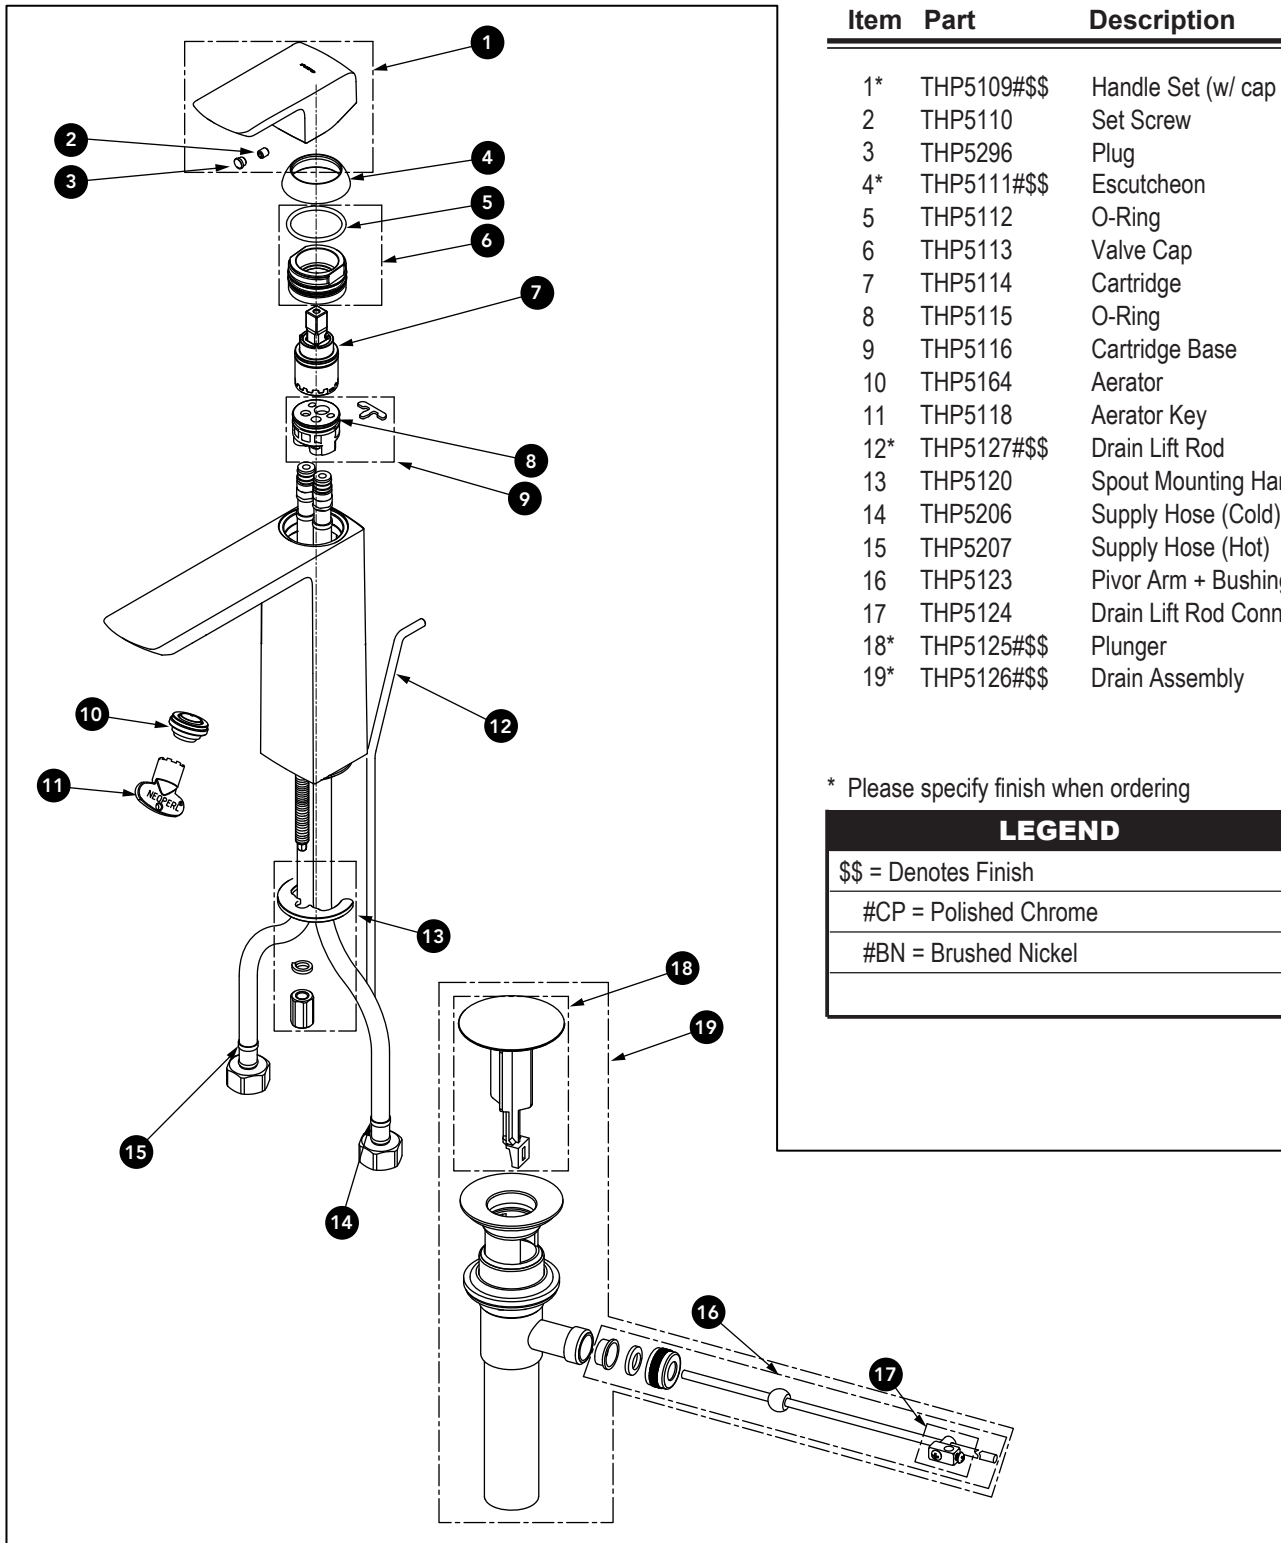

GR Single Handle Lavatory Faucet(M)

Item	Part	Description
1*	THP5109#\$\$	Handle Set (w/ cap & screw)
2	THP5110	Set Screw
3	THP5296	Plug
4*	THP5111#\$\$	Escutcheon
5	THP5112	O-Ring
6	THP5113	Valve Cap
7	THP5114	Cartridge
8	THP5115	O-Ring
9	THP5116	Cartridge Base
10	THP5164	Aerator
11	THP5118	Aerator Key
12*	THP5127#\$\$	Drain Lift Rod
13	THP5120	Spout Mounting Hardware
14	THP5206	Supply Hose (Cold)
15	THP5207	Supply Hose (Hot)
16	THP5123	Pivot Arm + Bushings
17	THP5124	Drain Lift Rod Connecting Part
18*	THP5125#\$\$	Plunger
19*	THP5126#\$\$	Drain Assembly

\* Please specify finish when ordering

LEGEND
\$\$ = Denotes Finish
#CP = Polished Chrome
#BN = Brushed Nickel