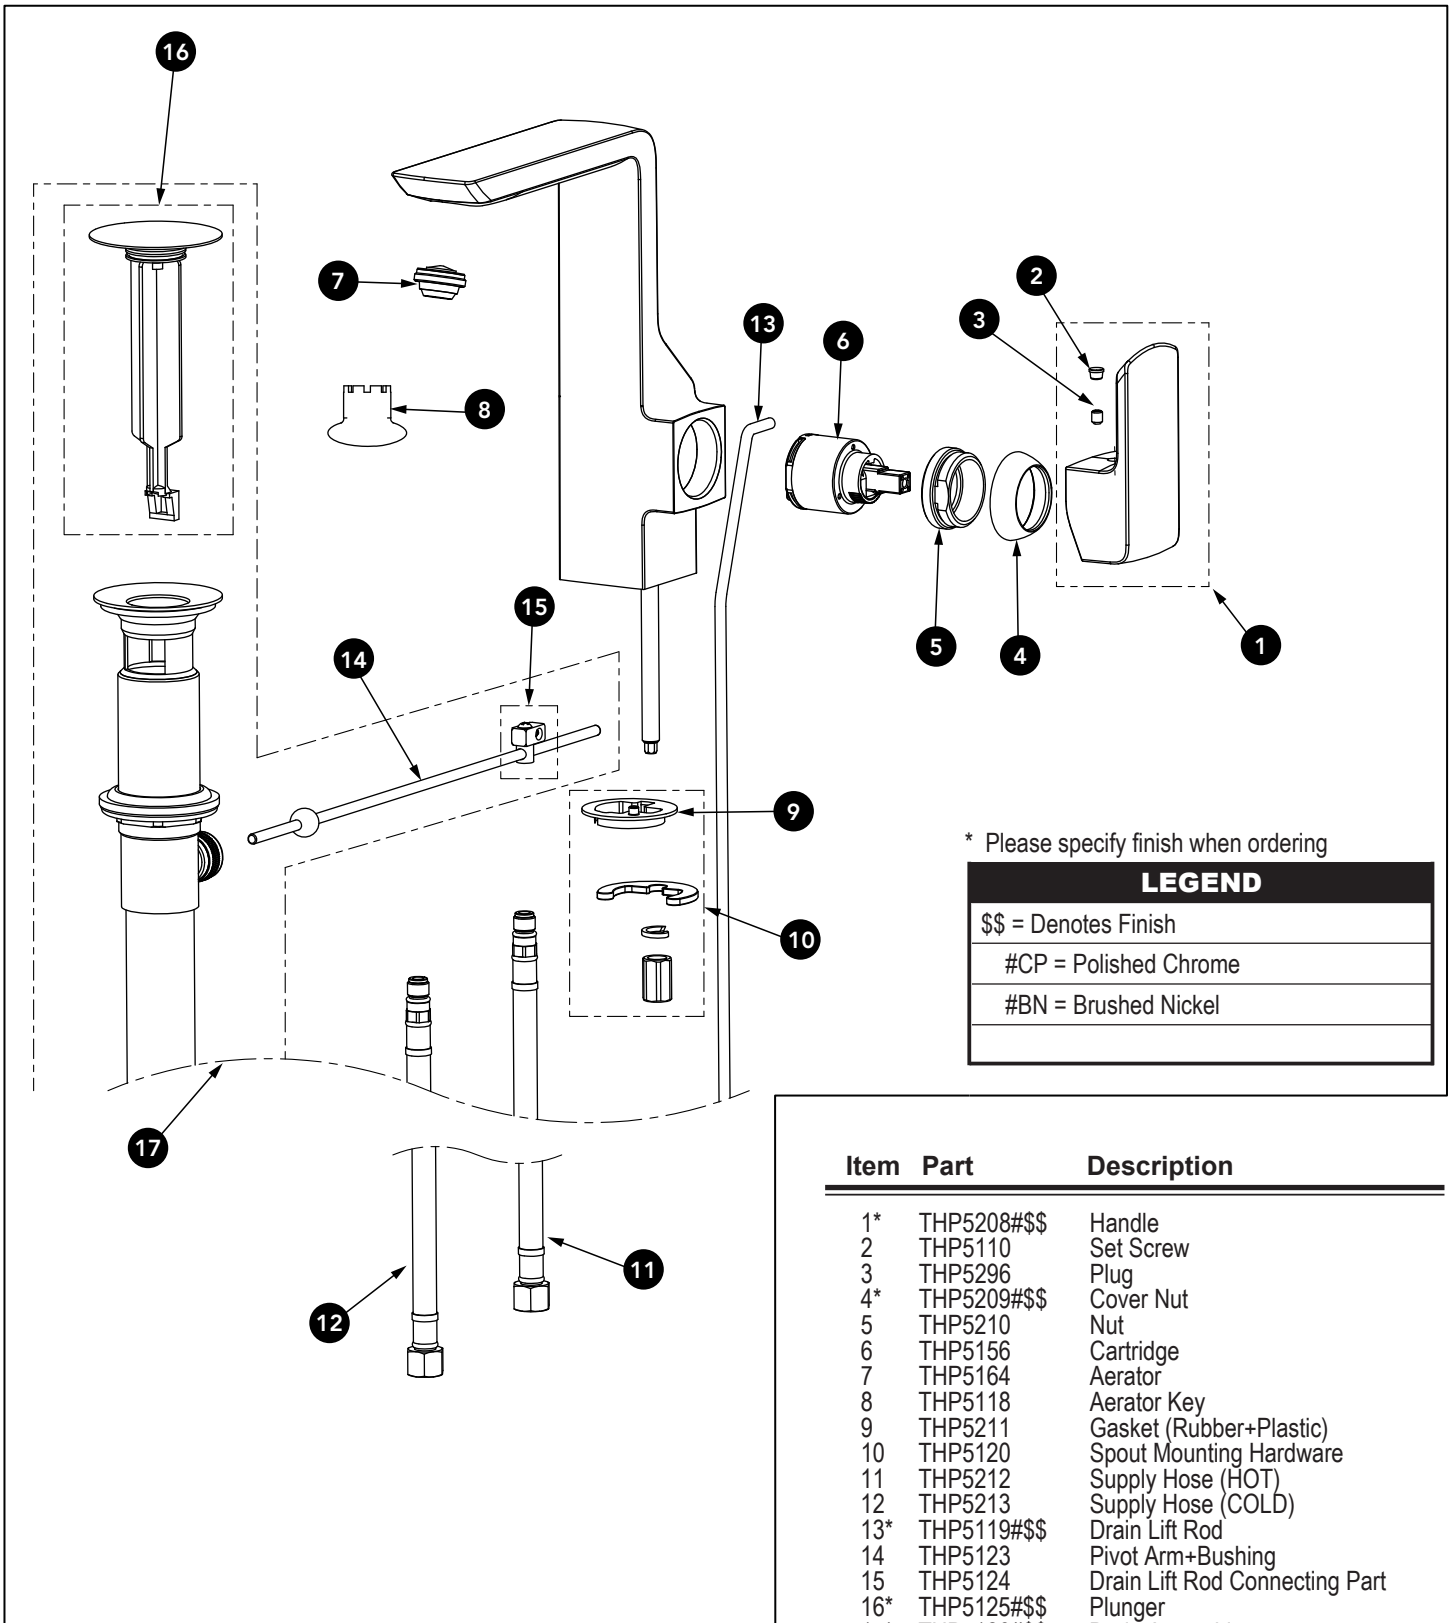

**GR Single Handle Lavatory Faucet  
Side Handle**

\* Please specify finish when ordering

LEGEND	
\$\$	= Denotes Finish
#CP	= Polished Chrome
#BN	= Brushed Nickel

Item	Part	Description
1*	THP5208#\$\$	Handle
2	THP5110	Set Screw
3	THP5296	Plug
4*	THP5209#\$\$	Cover Nut
5	THP5210	Nut
6	THP5156	Cartridge
7	THP5164	Aerator
8	THP5118	Aerator Key
9	THP5211	Gasket (Rubber+Plastic)
10	THP5120	Spout Mounting Hardware
11	THP5212	Supply Hose (HOT)
12	THP5213	Supply Hose (COLD)
13*	THP5119#\$\$	Drain Lift Rod
14	THP5123	Pivot Arm+Bushing
15	THP5124	Drain Lift Rod Connecting Part
16*	THP5125#\$\$	Plunger
17*	THP5126#\$\$	Drain Assembly