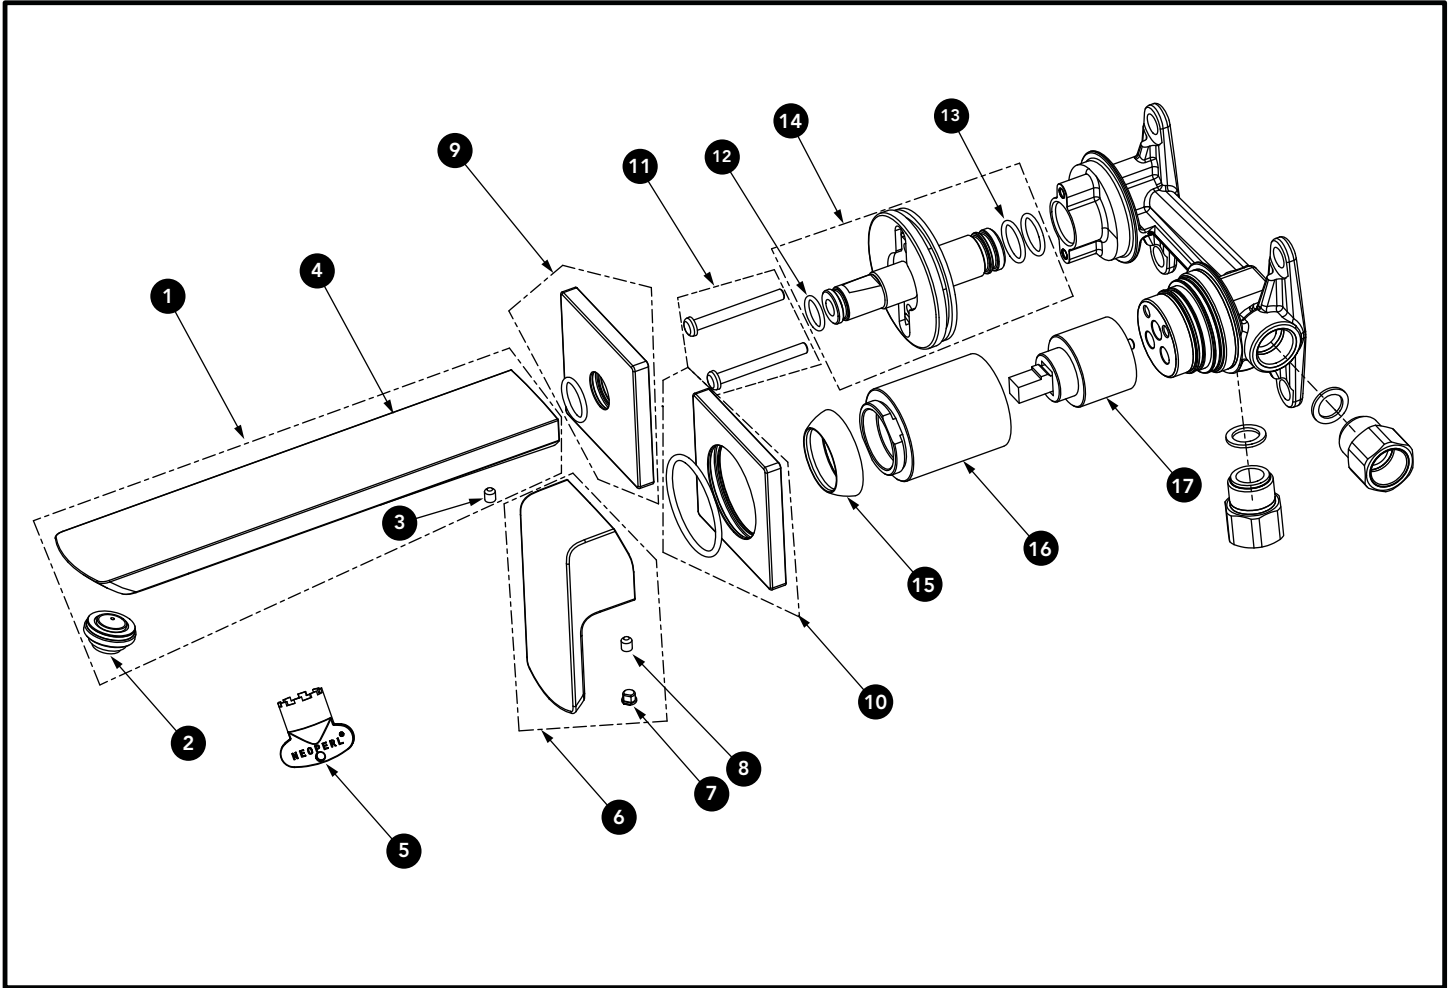

**GR Single Handle Lavatory Faucet
Wall-Mount**

Item	Part	Description
1*	THP5144#\$\$	Spout Assembly
2	THP5117	Aerator
3	THP5145	Set Screw
4*	THP5146#\$\$	Spout Body
5	THP5118	Aerator Key
6*	THP5109#\$\$	Handle Assembly
7	THP5296	Plug
8	THP5145	Set Screw
9*	THP5148#\$\$	Spout Escutcheon
10*	THP5149#\$\$	Handle Escutcheon
11	THP5150	Screw (2pcs/pkg)
12	THP5151	O-Ring
13	THP4070	O-Ring
14	THP5153	Spout Adapter
15*	THP5111#\$\$	Cartridge Cover Nut
16*	THP5155#\$\$	Cartridge Sleeve
17	THP5156	Cartridge

* Please specify finish when ordering

LEGEND
\$\$ = Denotes Finish
#CP = Polished Chrome
#BN = Brushed Nickel