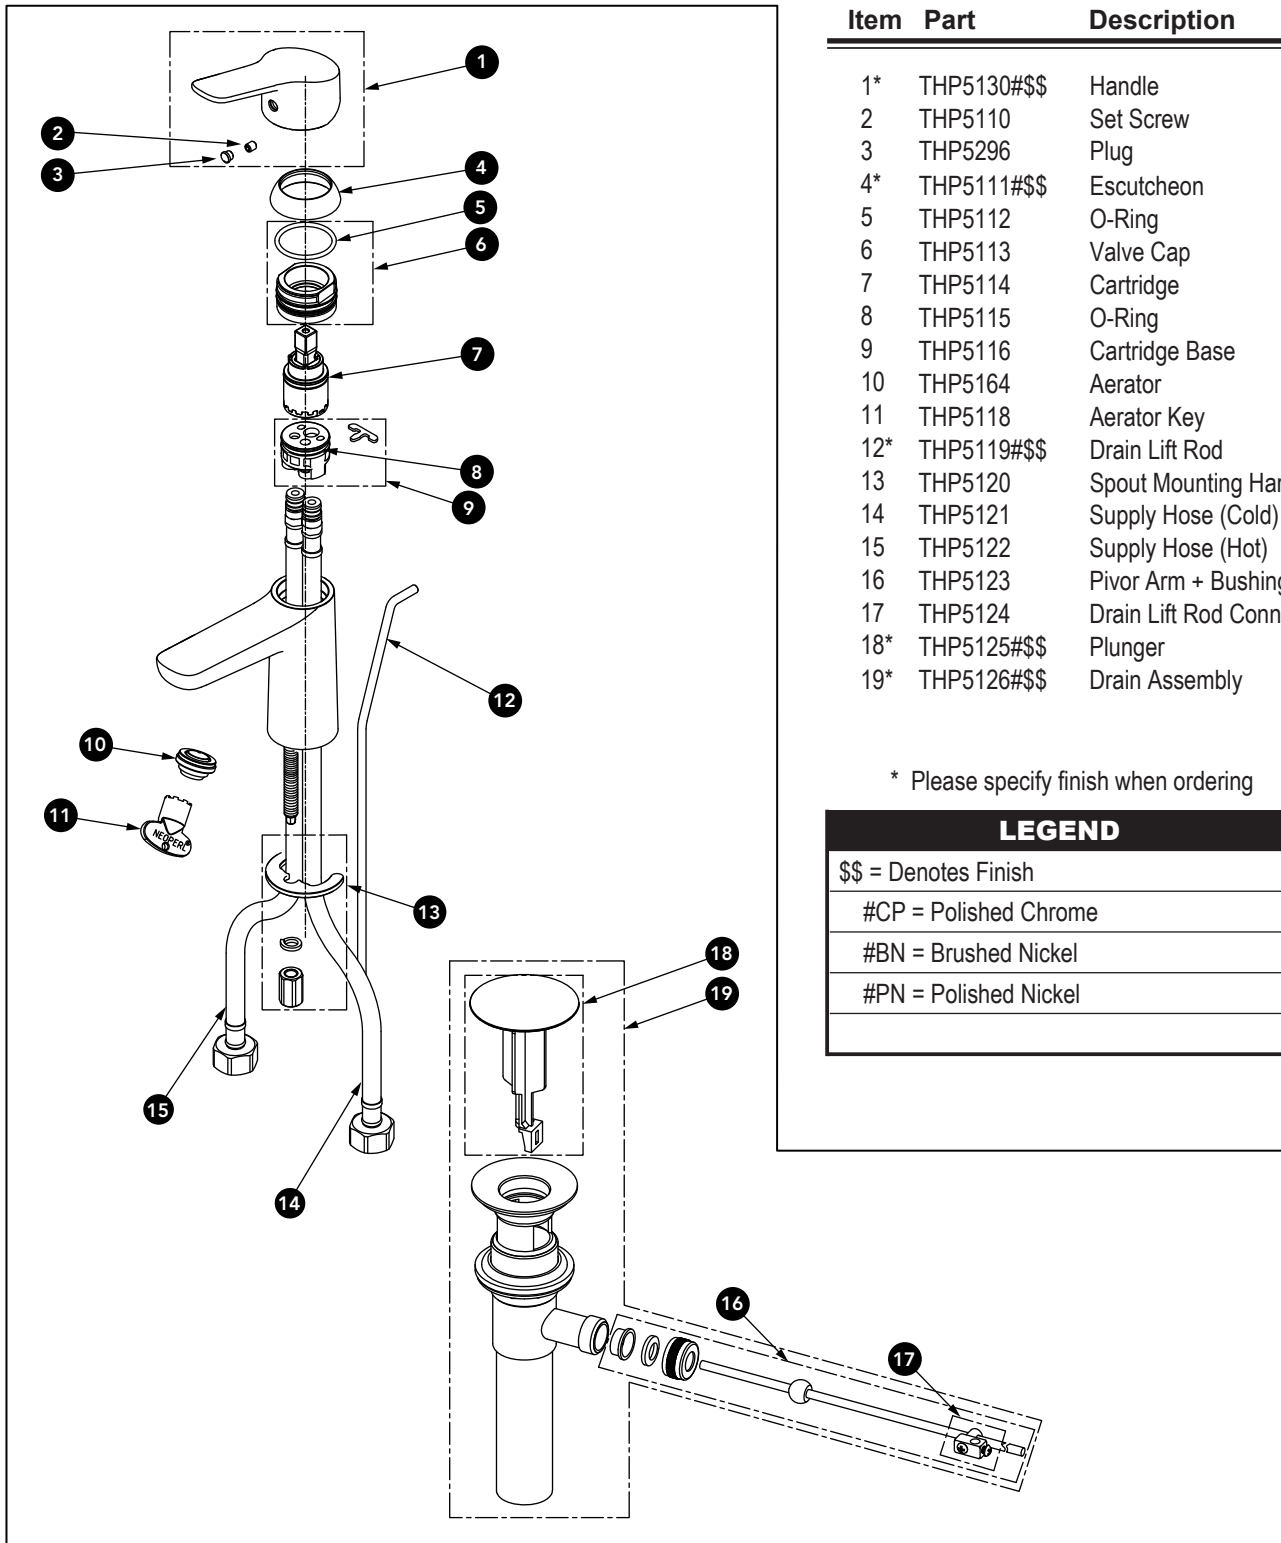

GS Single Handle Lavatory Faucet

Item	Part	Description
1*	THP5130#\$\$	Handle
2	THP5110	Set Screw
3	THP5296	Plug
4*	THP5111#\$\$	Escutcheon
5	THP5112	O-Ring
6	THP5113	Valve Cap
7	THP5114	Cartridge
8	THP5115	O-Ring
9	THP5116	Cartridge Base
10	THP5164	Aerator
11	THP5118	Aerator Key
12*	THP5119#\$\$	Drain Lift Rod
13	THP5120	Spout Mounting Hardware
14	THP5121	Supply Hose (Cold)
15	THP5122	Supply Hose (Hot)
16	THP5123	Pivot Arm + Bushings
17	THP5124	Drain Lift Rod Connecting Part
18*	THP5125#\$\$	Plunger
19*	THP5126#\$\$	Drain Assembly

\* Please specify finish when ordering

LEGEND
\$\$ = Denotes Finish
#CP = Polished Chrome
#BN = Brushed Nickel
#PN = Polished Nickel