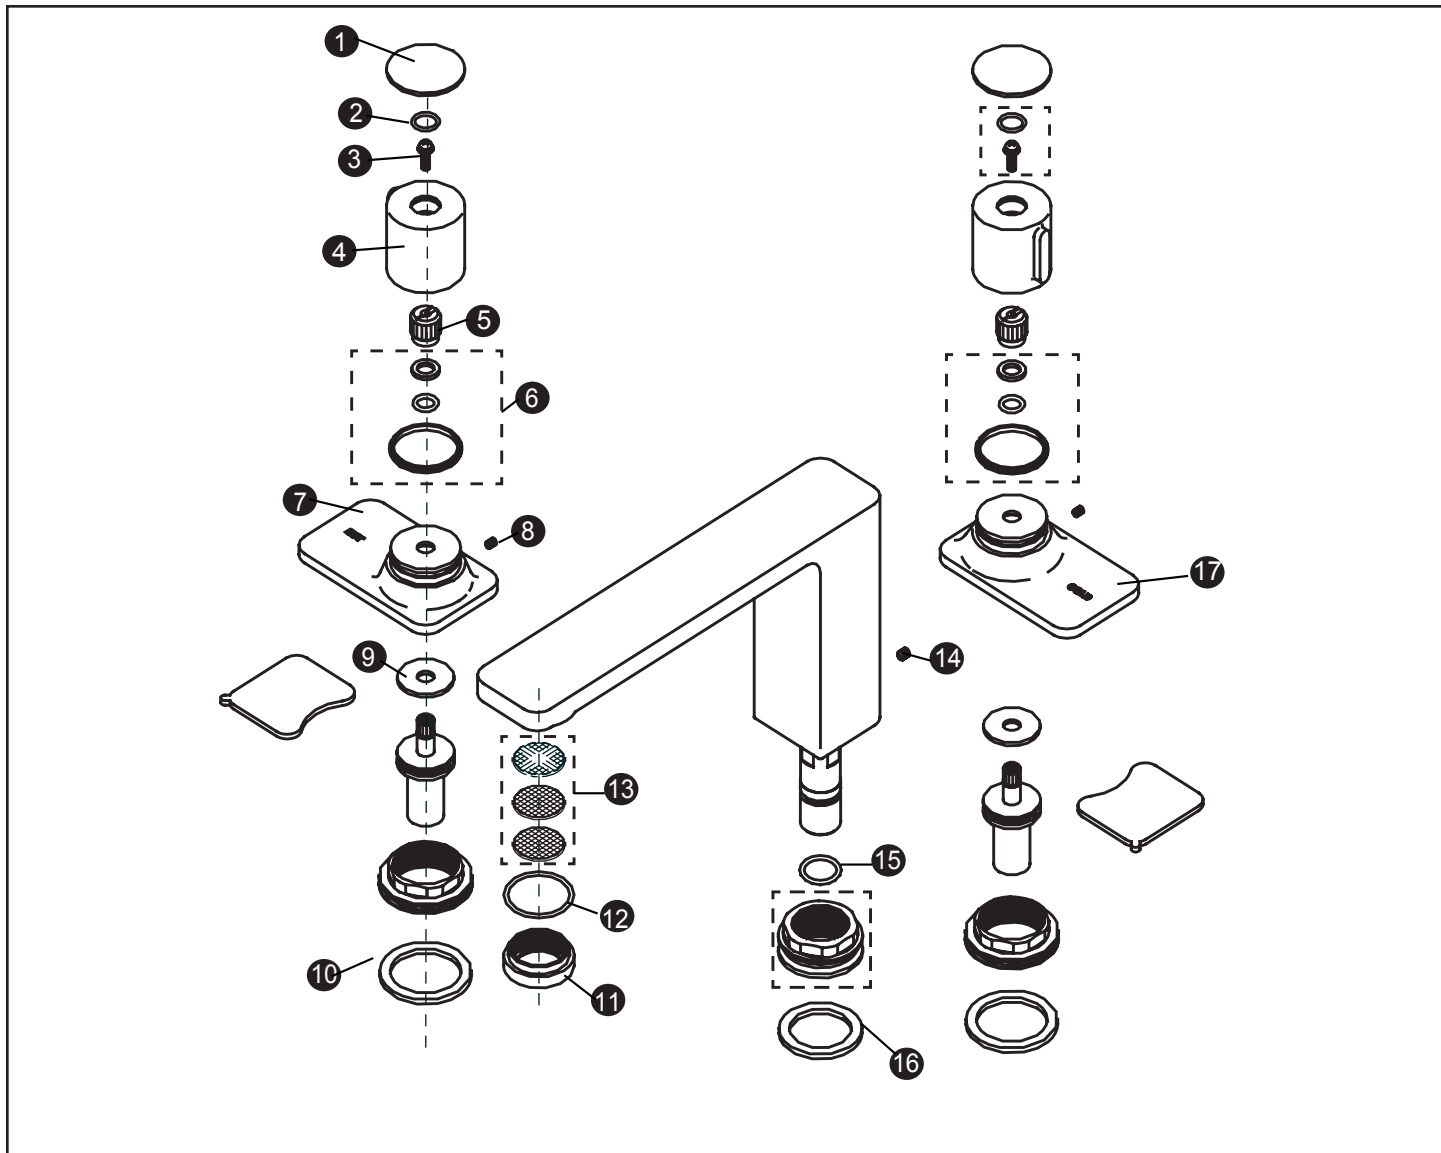

KIWAMI® RENESSE®
Deck Mounted Bath Faucet Trim

Item	Part	Description	Item	Part	Description
1	THP4744#\$\$	Cap/ Handle	10	THP4777	Gasket
2	THP4745	O-Ring	11	THP4762#\$\$	Housing/Spout
3	THP4094	Screw	12	THP4760	O-Ring
4	THP4771#\$\$	Handle	13	THP4761	Screen (1 pc.)
5	THP4772	Adapter/Stem	14	THP4093	Set Screw
6	THP4773	Gasket & O-Ring Set	15	THP4778	O-Ring
7	THP4774#\$\$	Escutcheon (Hot)	16	THP4779	Gasket/ Spout Base
8	THP4775	Set Screw	17	THP4780#\$\$	Escutcheon (Cold)
9	THP4776	Gasket			