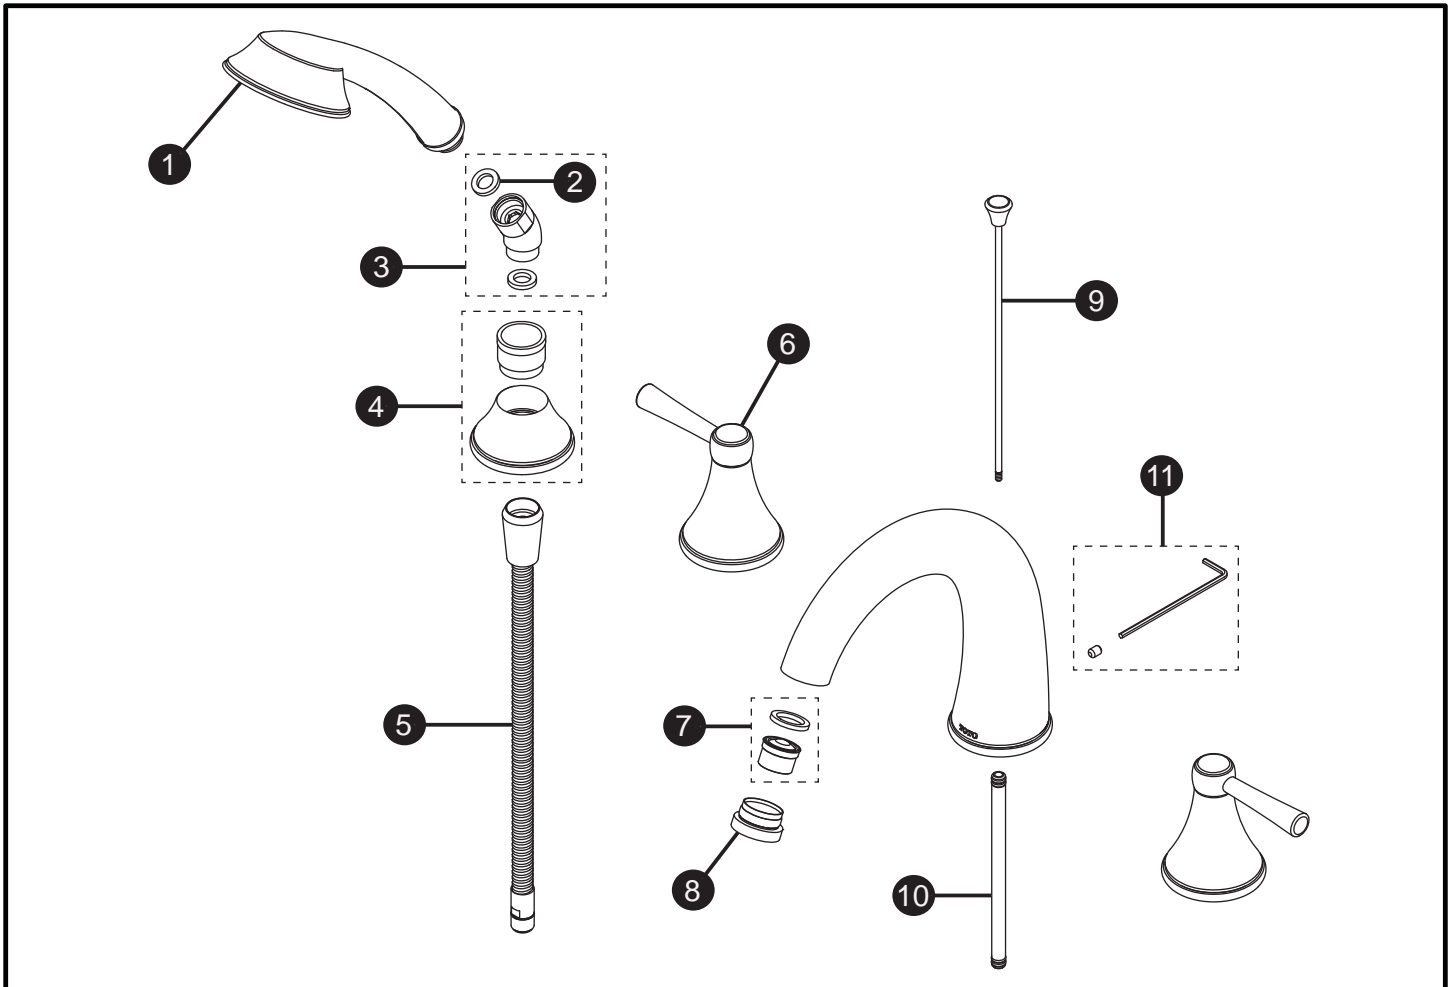

Silas™  
Four-Hole Roman Tub Trim

Item	Part	Description
1*	THP4888#\$\$	Handshower
2	THP4808	Gasket (Qty: 2)
3*	THP4886#\$\$	Elbow
4*	THP4821#\$\$	Handshower Mount
5*	THP4934#\$\$	Handshower Hose
6*	THP4881#\$\$	Handle Assembly
7	THP4811	Flow Insert and Gasket
8*	THP4817#\$\$	Housing
9*	THP4814#\$\$	Lift Rod with Knob
10	THP4809	Tube with O-Rings
11	THP4882	Set Screw and Hex Wrench

LEGEND
\$\$ = Denotes Finish
#CP = Polished Chrome
#BN = Brushed Nickel
#PN = Polished Nickel

\* Please specify finish when ordering