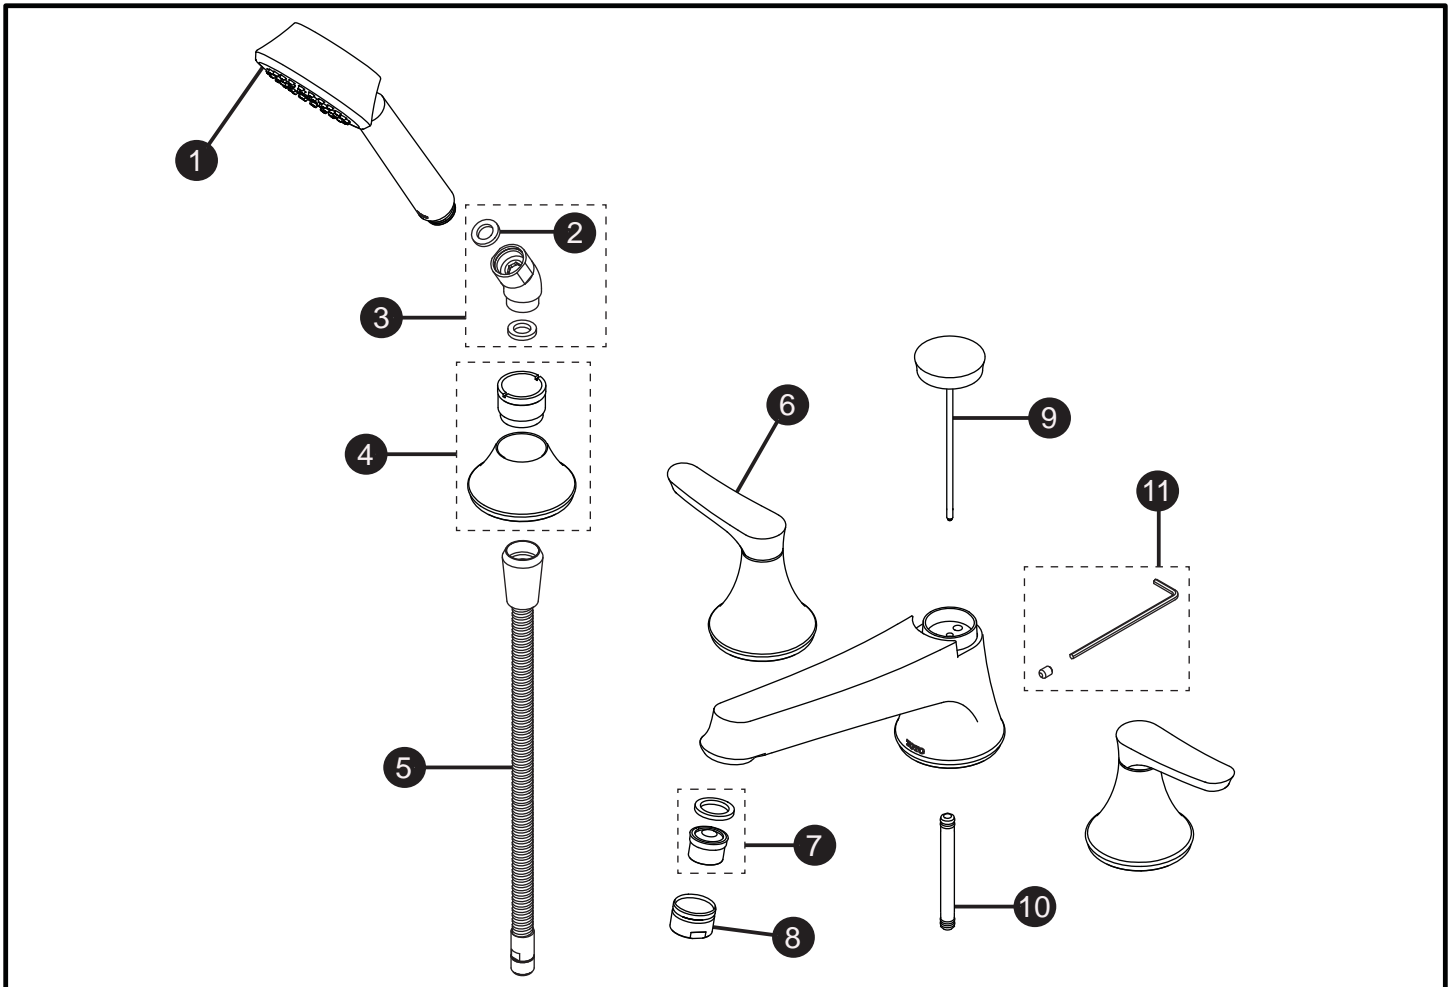

Wyeth™
Four-Hole Roman Tub Trim

Item	Part	Description
1*	THP4920#\$\$	Handshower
2	THP4808	Gasket (Qty: 2)
3*	THP4886#\$\$	Elbow
4*	THP4921#\$\$	Handshower Mount
5*	THP4934#\$\$	Handshower Hose
6*	THP4918#\$\$	Handle Assembly
7	THP4811	Flow Insert and Gasket
8*	THP4919#\$\$	Housing
9*	THP4922#\$\$	Lift Rod with Knob
10	THP4923	Tube with O-Rings
11	THP4882	Set Screw and Hex Wrench

LEGEND
\$\$ = Denotes Finish
#CP = Polished Chrome
#BN = Brushed Nickel
#PN = Polished Nickel

* Please specify finish when ordering