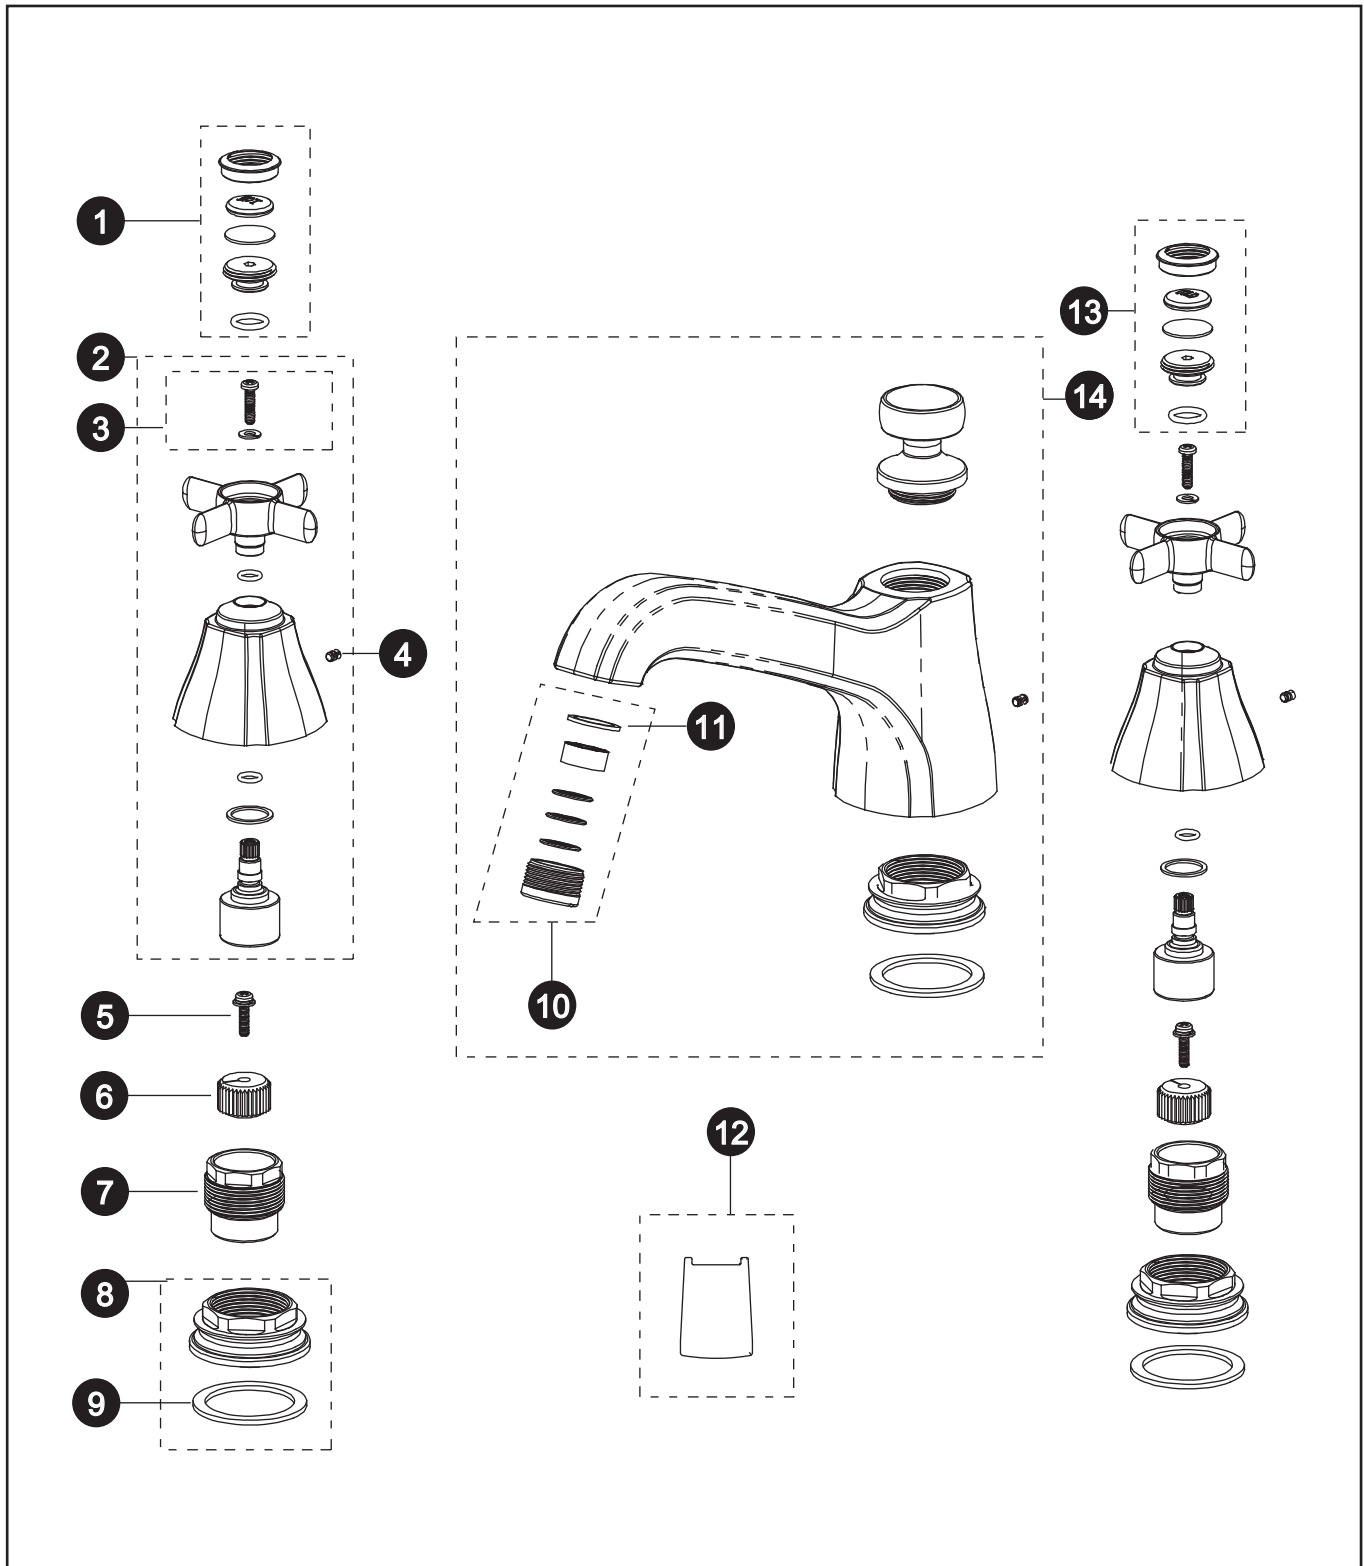

**Guinevere®
Deck-Mount Bath Faucet -
Trim Only**

**Guinevere™
Deck-Mount Bath Faucet
- Trim Only**

Item	Part	Description
1	THP4090#\$\$	HANDLE CAP (HOT)
2	THP4091#\$\$	CROSS HANDLE
3	THP4092	SCREW & WASHER
4	THP4093	SET SCREW
5	THP4094	SCREW & WASHER
6	THP4095	SPINDLE
7	THP4096	VALVE CONNECTOR
8	THP4097	DECK ADAPTER
9	THP4098	GASKET
10	THP4099#\$\$	SPOUT CAP
11	THP4100	GASKET
12	THP4101	SPOUT KEY
13	THP4102#\$\$	HANDLE CAP (COLD)
14	THP4298	SPOUT ASSEMBLY

LEGEND
\$\$ = DENOTES FINISH
#CP - Polished Chrome
#BN - Brushed Nickel
#PN - Polished Nickel
#PB - Polished Brass