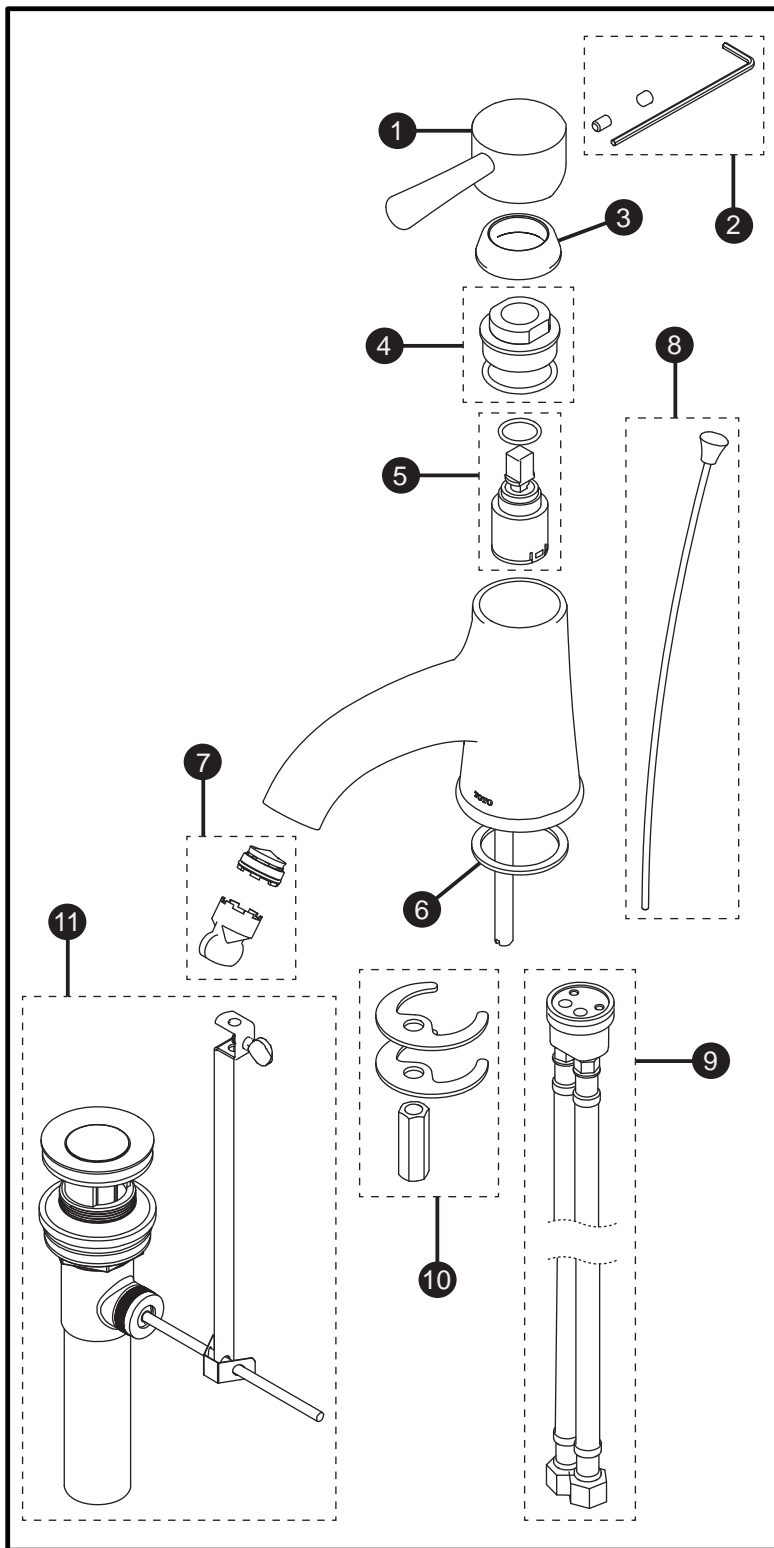

Silas™
Single Handle Lavatory Faucet

Item	Part	Description
1*	THP4877#\$\$	Handle
2	THP4871	Set Screw, Plug and Hex Wrench
3*	THP4872#\$\$	Cover for Nut
4	THP4873	Nut with O-Ring
5	THP4874	Mixing Cartridge with O-Ring
6	THP4875	Gasket
7	THP4869	Aerator and Key
8*	THP4878#\$\$	Lift Rod with Knob
9	THP4876	Hose Assembly
10	THP4859	Mounting Hardware, Spout
11*	THP4856#\$\$	Drain Assembly

* Please specify finish when ordering

LEGEND	
\$\$	= Denotes Finish
#CP	= Polished Chrome
#BN	= Brushed Nickel
#PN	= Polished Nickel