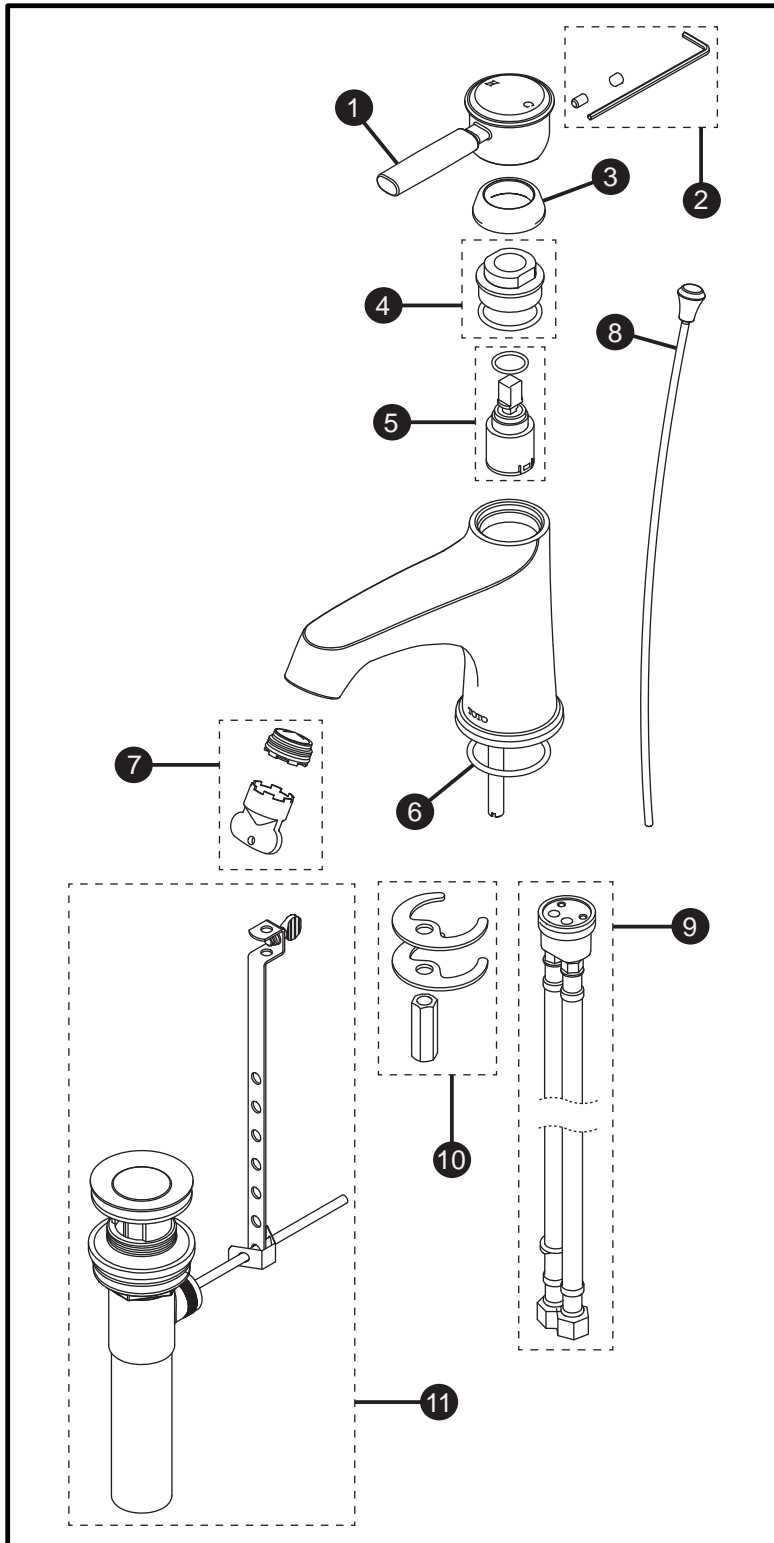

Keane™  
Single Handle Lavatory Faucet

Item	Part	Description
1*	THP4980#\$\$	Handle
2	THP4871	Set Screw, Plug and Hex Wrench
3*	THP4872#\$\$	Cover for Nut
4	THP4873	Nut with O-Ring
5	THP4874	Mixing Cartridge with O-Ring
6	THP4947	O-Ring
7	THP4979	Aerator and Key
8*	THP4912#\$\$	Lift Rod with Knob
9	THP4876	Hose Assembly
10	THP4859	Mounting Hardware, Spout
11*	THP4856#\$\$	Drain Assembly

\* Please specify finish when ordering

LEGEND	
\$\$	= Denotes Finish
#CP	= Polished Chrome
#BN	= Brushed Nickel
#PN	= Polished Nickel