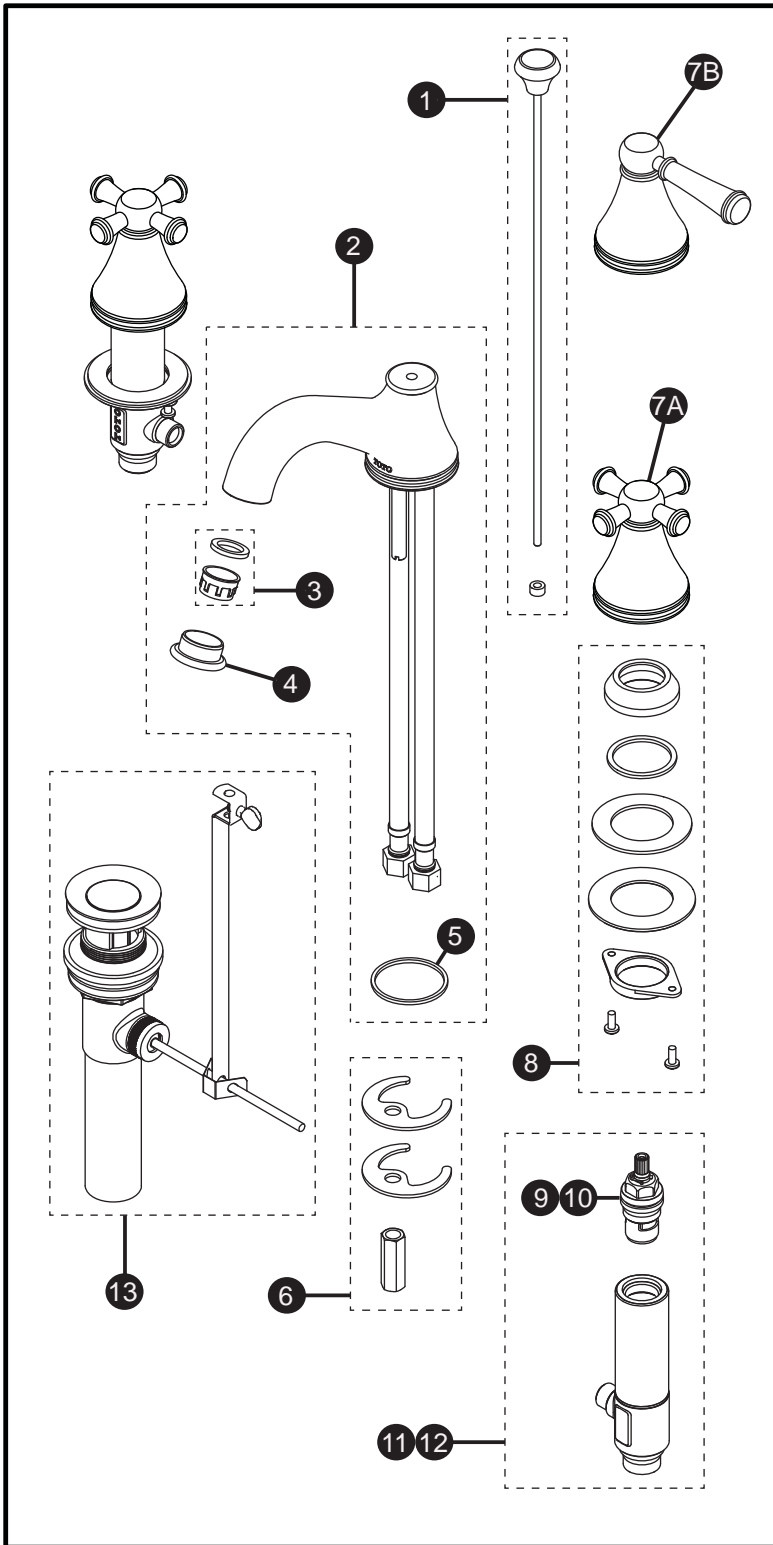

Vivian™
Widespread Lavatory Faucet

Item	Part	Description
1*	THP4854#\$\$	Lift Rod with Knob
2*	THP4860#\$\$	Spout Assembly
3	THP4857	Aerator and Gasket
4*	THP4858#\$\$	Housing
5	THP4933	Gasket
6	THP4859	Mounting Hardware, Spout
7A*	THP4862#\$\$	Handle Assembly, TL220DD
7B*	THP4861#\$\$	Handle Assembly, TL220DD1
8	THP4863	Mounting Hardware, Valve
9	THP4865	Cartridge, Hot
10	THP4864	Cartridge, Cold
11	THP4867	Valve Assembly, Hot
12	THP4866	Valve Assembly, Cold
13*	THP4856#\$\$	Drain Assembly

* Please specify finish when ordering

LEGEND	
\$\$	= Denotes Finish
#CP	= Polished Chrome
#BN	= Brushed Nickel
#PN	= Polished Nickel