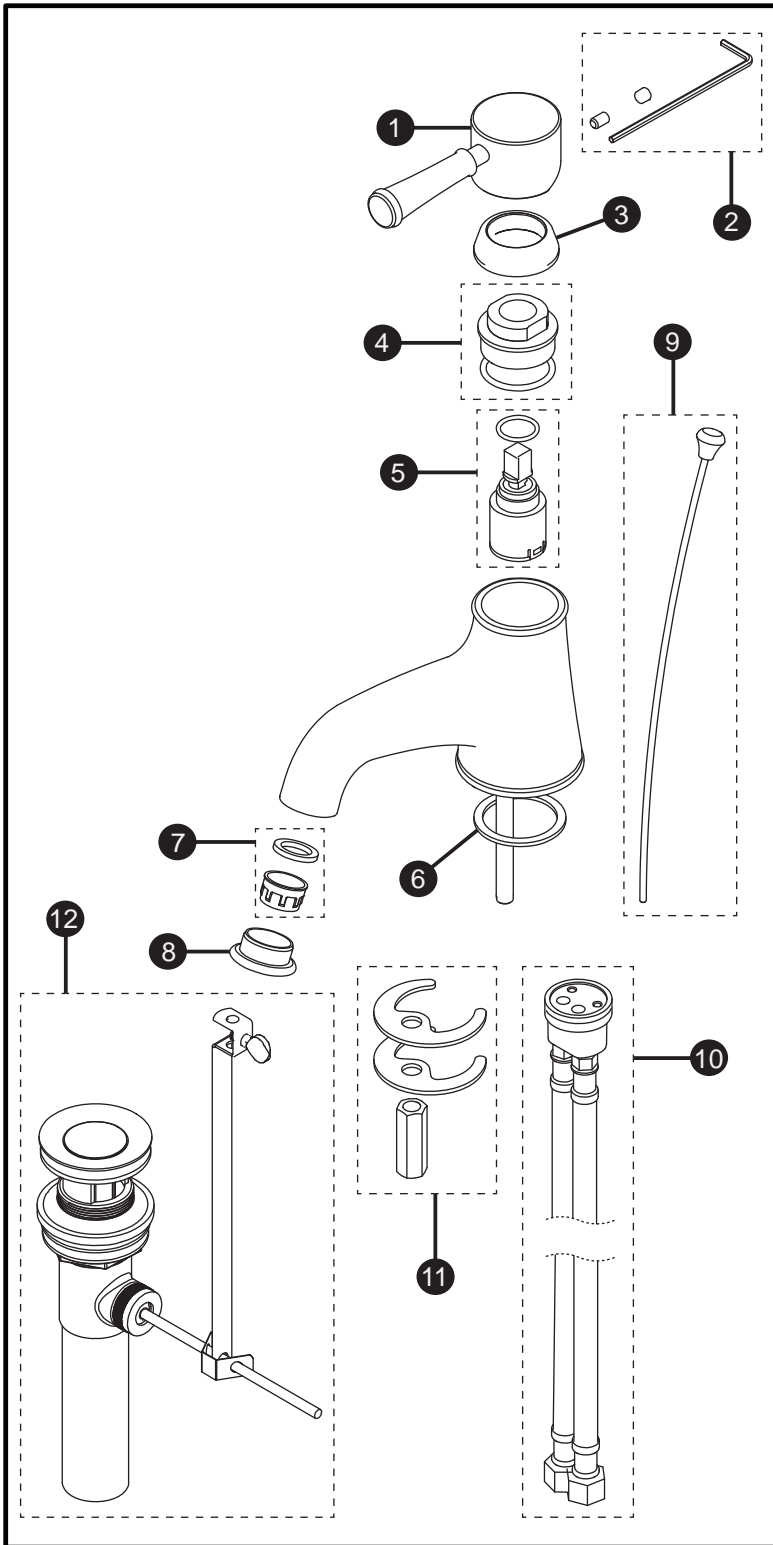

Vivian™
Single Handle Lavatory Faucet

Item	Part	Description
1*	THP4879#\$\$	Handle
2	THP4871	Set Screw, Plug and Hex Wrench
3*	THP4872#\$\$	Cover for Nut
4	THP4873	Nut with O-Ring
5	THP4874	Mixing Cartridge with O-Ring
6	THP4875	Gasket
7	THP4857	Aerator and Gasket
8*	THP4858#\$\$	Housing, Aerator
9*	THP4880#\$\$	Lift Rod with Knob
10	THP4876	Hose Assembly
11	THP4859	Mounting Hardware, Spout
12*	THP4856#\$\$	Drain Assembly

* Please specify finish when ordering

LEGEND	
\$\$	= Denotes Finish
#CP	= Polished Chrome
#BN	= Brushed Nickel
#PN	= Polished Nickel