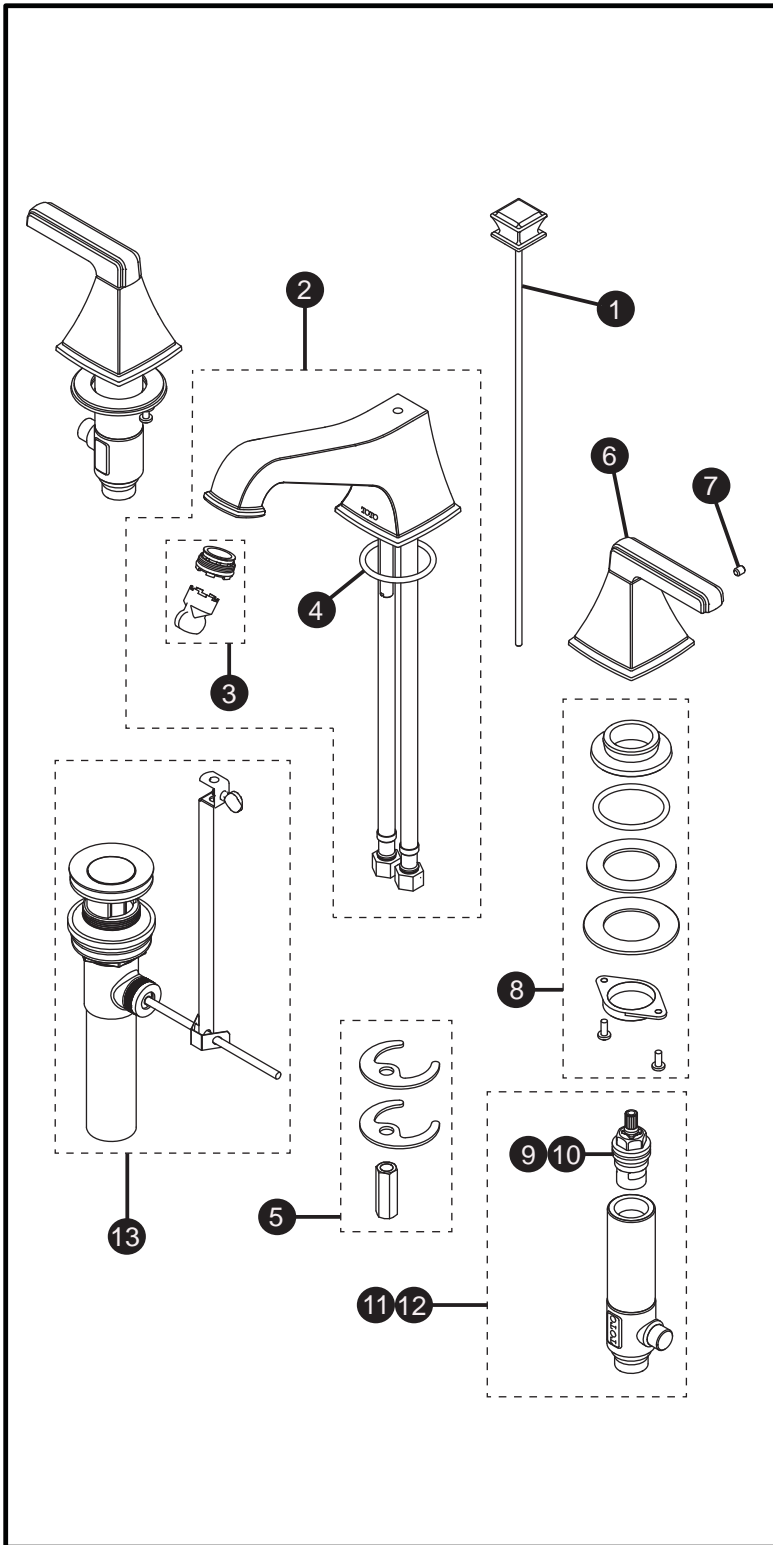

Connelly™  
Widespread Lavatory Faucet

Item	Part	Description
1*	THP4945#\$\$	Lift Rod with Knob
2*	THP4946#\$\$	Spout Assembly
3	THP4869	Aerator and Key
4	THP4947	O-Ring
5	THP4859	Mounting Hardware, Spout
6*	THP4948#\$\$	Handle Assembly
7	THP4949	Set Screw and Hex Wrench
8	THP4942	Mounting Hardware, Valve
9	THP4865	Cartridge, Hot
10	THP4864	Cartridge, Cold
11	THP4867	Valve Assembly, Hot
12	THP4866	Valve Assembly, Cold
13*	THP4856#\$\$	Drain Assembly

\* Please specify finish when ordering

LEGEND	
\$\$	= Denotes Finish
#CP	= Polished Chrome
#BN	= Brushed Nickel
#PN	= Polished Nickel