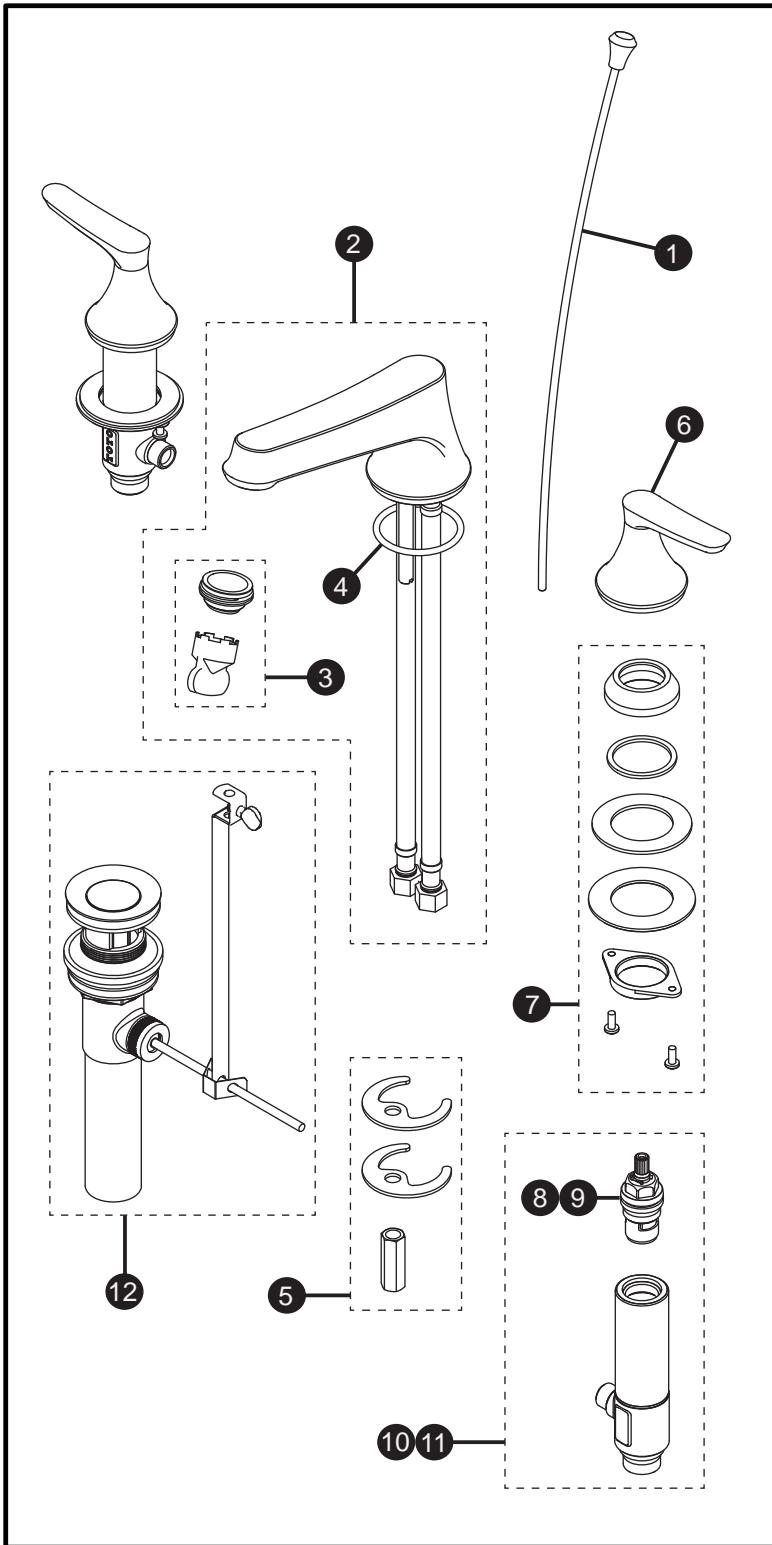

Wyeth™
Widespread Lavatory Faucet

Item	Part	Description
1*	THP4912#\$\$	Lift Rod with Knob
2*	THP4916#\$\$	Spout Assembly
3	THP4913	Aerator and Key
4	THP4914	O-Ring
5	THP4859	Mounting Hardware, Spout
6*	THP4915#\$\$	Handle Assembly
7	THP4863	Mounting Hardware, Valve
8	THP4865	Cartridge, Hot
9	THP4864	Cartridge, Cold
10	THP4867	Valve Assembly, Hot
11	THP4866	Valve Assembly, Cold
12*	THP4856#\$\$	Drain Assembly

* Please specify finish when ordering

LEGEND	
\$\$	= Denotes Finish
#CP	= Polished Chrome
#BN	= Brushed Nickel
#PN	= Polished Nickel