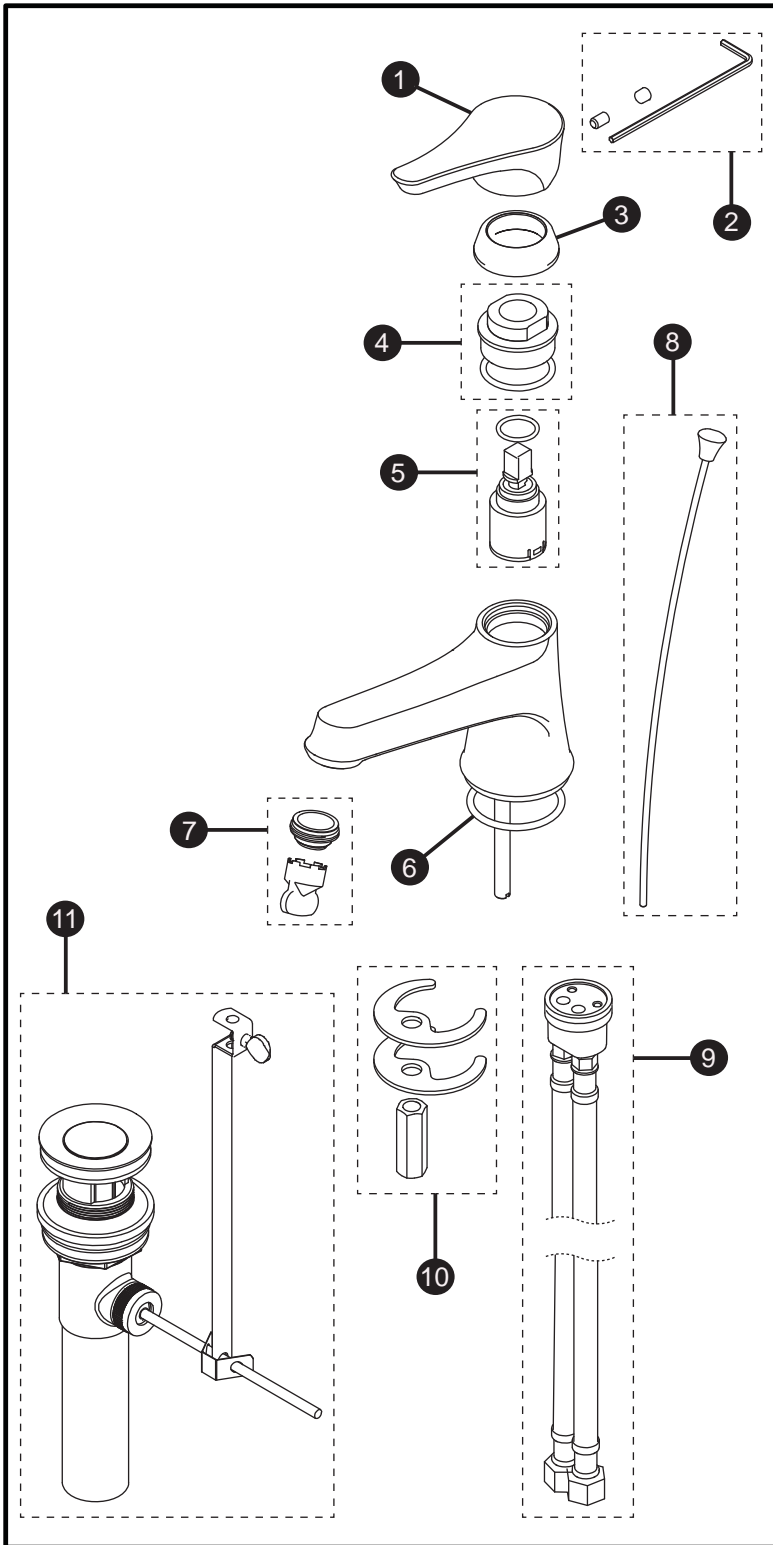

Wyeth™
Single Handle Lavatory Faucet

Item	Part	Description
1*	THP4911#\$\$	Handle
2	THP4871	Set Screw, Plug and Hex Wrench
3*	THP4872#\$\$	Cover for Nut
4	THP4873	Nut with O-Ring
5	THP4874	Mixing Cartridge with O-Ring
6	THP4914	O-Ring
7	THP4913	Aerator and Key
8*	THP4912#\$\$	Lift Rod with Knob
9	THP4876	Hose Assembly
10	THP4859	Mounting Hardware, Spout
11*	THP4856#\$\$	Drain Assembly

* Please specify finish when ordering

LEGEND	
\$\$	= Denotes Finish
#CP	= Polished Chrome
#BN	= Brushed Nickel
#PN	= Polished Nickel