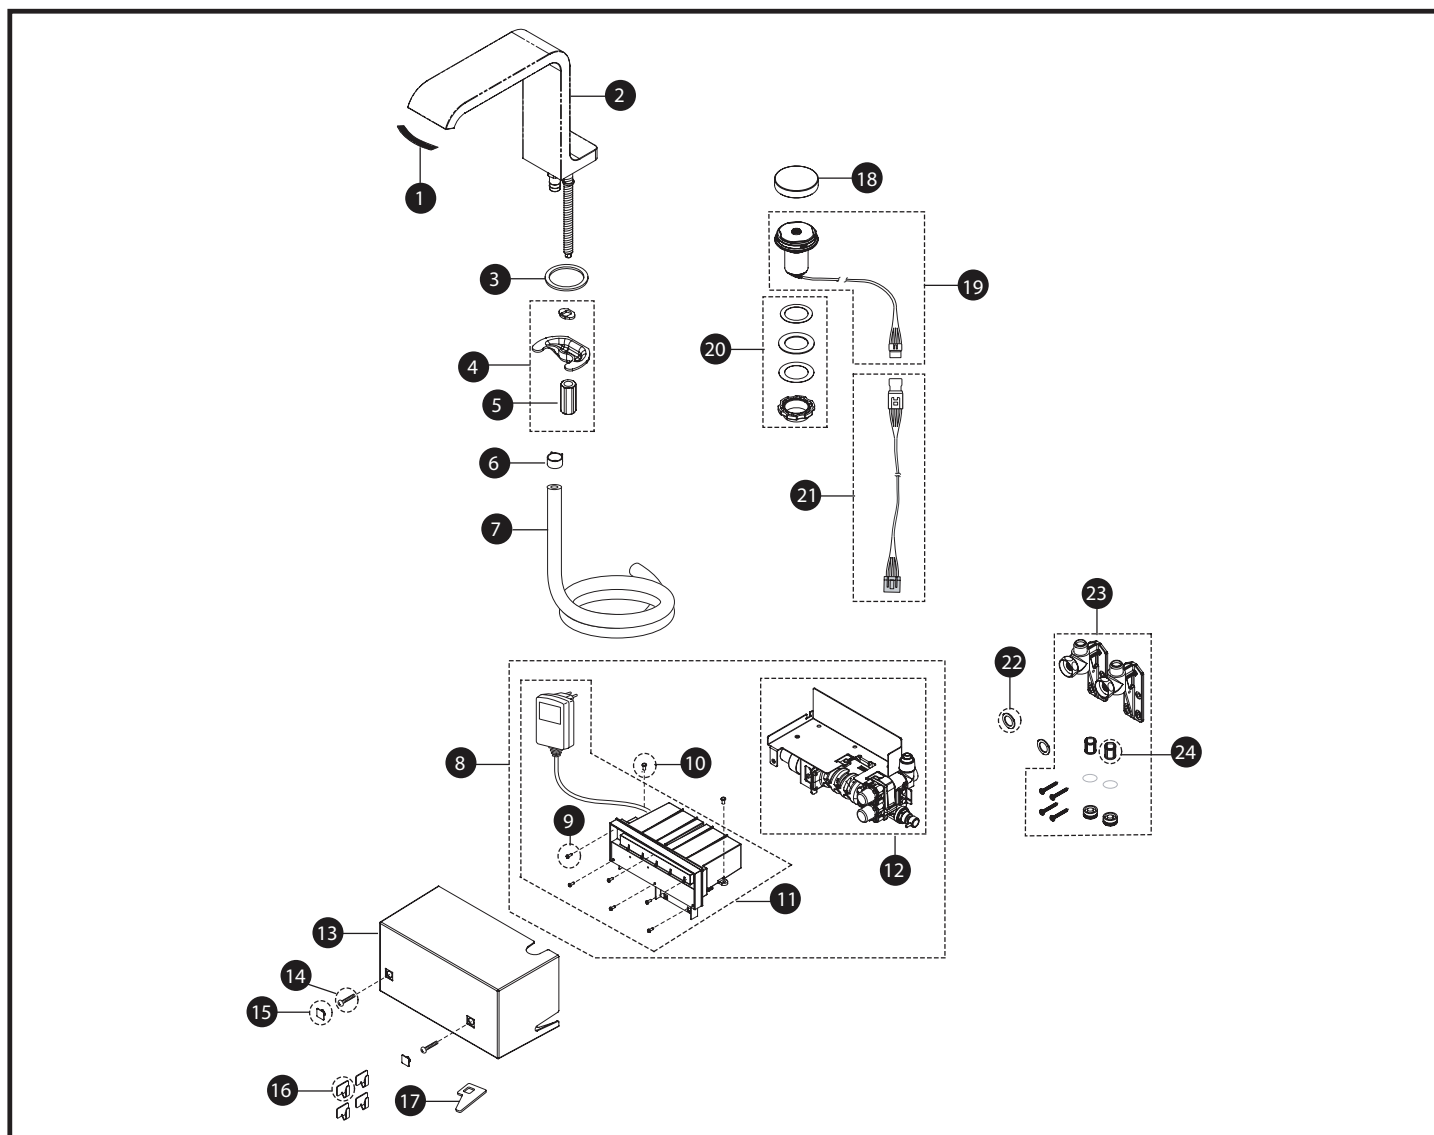

Neorest II Lavatory Faucet

Item	Part	Description
1	THP4469	Strainer
2	THP4470#CP	Spout Assy.
3	THP4471	Packing
4	TH559EDV402R	Spout Mounting Assy.
5	TH559EDV403R	Mounting Nut
6	THP4472	Hose Clamp
7	THP4473	Hose
8	THP4484	Controller Assy.
9	THP4485	Screw (1 pc)
10	THP4486	Screw (1 pc)
11	THP4487	Controller Unit
12	THP4488	Mixing Valve Unit

Item	Part	Description
13	THP4482	Controller Cover
14	THP4480	Screw
15	THP4481	Screw Cap
16	THP4478	Cord Clamp (1pc)
17	THP4479	Strainer Tool
18	THP4474#CP	Handle Knob
19	THP4475	Handle Assy.
20	THP4476	Handle Mount Assy.
21	THP4477	Connection Cord
22	THP4483	Gasket
23	TH559EDV429R	Mounting Brackets
24	TH559EDV256	Filter