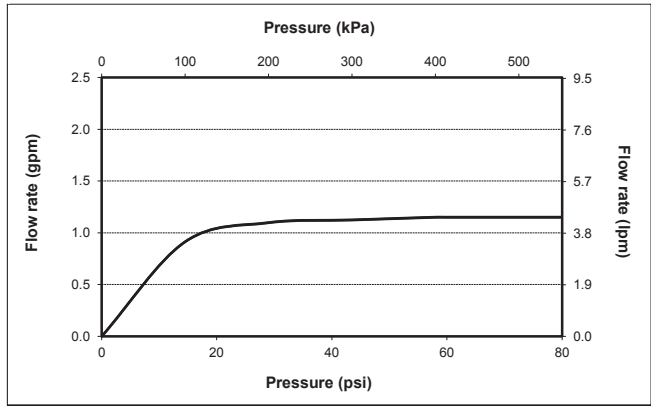

PRODUCT SPECIFICATION

The widespread lavatory faucet shall have a maximum flow rate of 1.2 gpm (4.5 lpm). Product shall have a solid brass construction. Product shall have a ceramic disk valve cartridge. Product shall accommodate 8"-16" spread. Product shall be TOTO Model TL170DDA12#CP.

TL170DDA12

Kiwami® Renesse® Single-handle Lavatory Faucet without Pop-up Drain

SPECIFICATIONS

- Warranty: Lifetime Limited Warranty (Residential Use)
One Year (Commercial Use)
- Material: Brass
- Maximum Flow Rate: 1.2 gpm (4.5 lpm)
- Shipping Weight: 11.0 lbs.
- Shipping Dimensions: 20-1/2" L x 11" W x 3-1/2" H