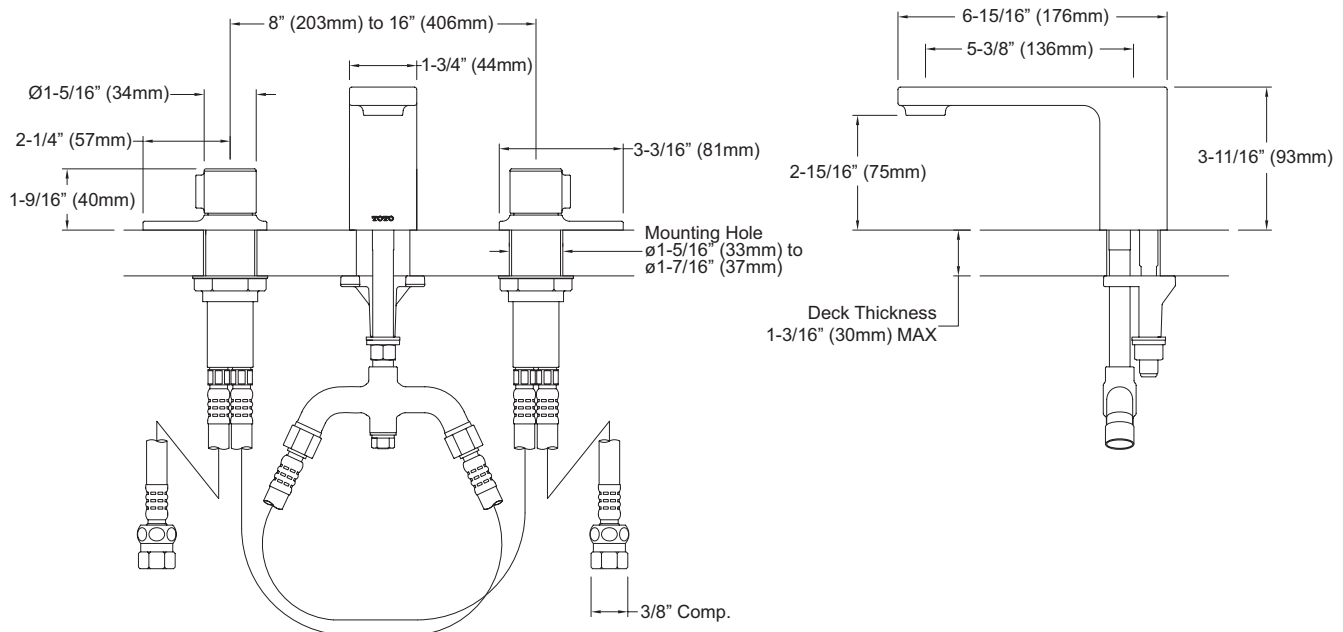

PRODUCT SPECIFICATION

The widespread lavatory faucet shall have a maximum flow rate of 1.2 gpm (4.5 lpm). Product shall have a solid brass construction. Product shall have a ceramic disk valve cartridge. Product shall accommodate 8"-16" spread. Product shall be TOTO Model TL170DDA12#CP.

TL170DDA12

Kiwami® Renesse® Single-handle Lavatory Faucet without Pop-up Drain

SPECIFICATIONS

- Warranty: Lifetime Limited Warranty (Residential Use)
One Year (Commercial Use)
- Material: Brass
- Maximum Flow Rate: 1.2 gpm (4.5 lpm)
- Shipping Weight: 11.0 lbs.
- Shipping Dimensions: 20-1/2" L x 11" W x 3-1/2" H