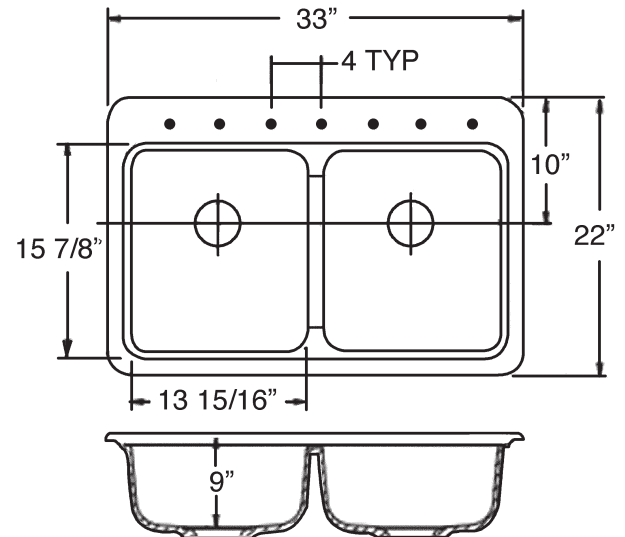

FEATURES

- 33" x 22" x 10" Gourmet equal double bowls.
- Top mount self-rimming kitchen sink.
- Solid surface material is non-porous. Scratches and stains like coffee, juice, berries and burns are easily removed with abrasive cleaners, restoring and renewing original finish.
- Transolid sinks are durable, withstand impact and heat resistant up to 375°.
- 10 Year Limited Residential Warranty / 3 Year Commercial Warranty

COLORS

- 00 White
- 05 Almond
- 08 Biscuit
- 60 Matrix Sand
- 67 Matrix Khaki
- 68 Matrix Summit

Specified Model

Model	KDT33229
Overall Dimensions	L33" x W22" x D10"
Bowl Dimensions	L13 ¹⁵ / ₁₆ " x W15 ⁷ / ₈ " x D9"
Faucet Holes	up to 5
Shipping Weight	28 lbs.
Material	Solid Surface
Installation	countertop mounted
Required	2 basket strainers not supplied