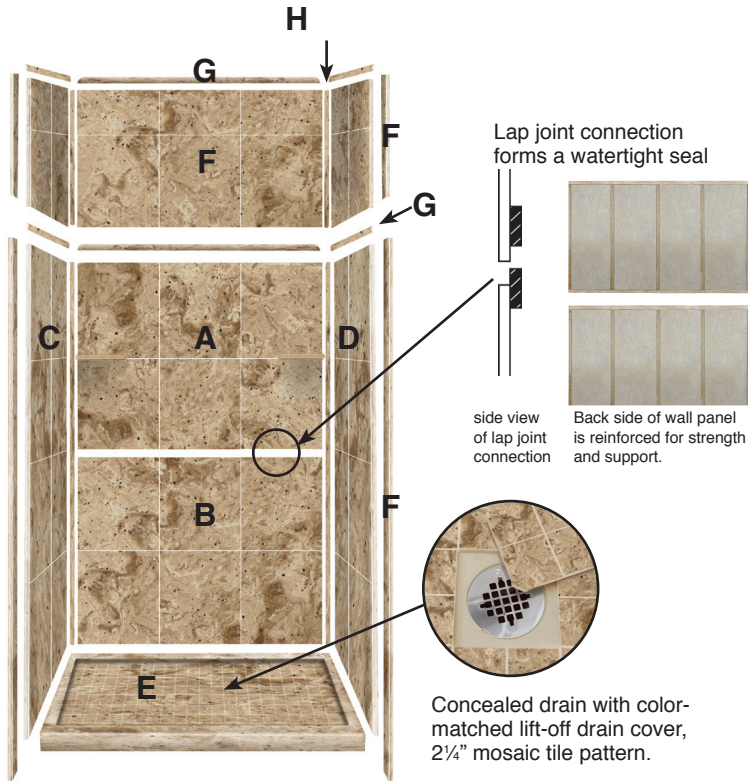

FEATURES

- 48" x 36" Shower Walls for existing construction.
- Thick 1/4" 100% Solid Surface material for superior strength, beauty and easy cleaning. Surface will not support bacteria growth.
- Walls can be attached to moisture-resistant wall board, or directly over tile with supplied adhesive. Walls are trimmable for custom fit.
- Integrated pieces fit together for an easy, clean installation. Lap joint connection between upper and lower back wall forms a watertight seal.
- Two wall shelves included for convenient storage
- Wall Kit includes two wrap around front edge trim pieces, front and side top bullnose trim pieces with coped, mitered inside corners, two inside flat corner molding pieces, one 1-oz. tube mounting adhesive, four 11-oz. tubes 100% silicone adhesive and one roll mounting tape.
- 10 Year Limited Residential Warranty / 3 Year Commercial Warranty

Plain / Colors

<input type="checkbox"/>	01 White
<input type="checkbox"/>	08 Biscuit
<input type="checkbox"/>	67 Matrix Khaki
<input type="checkbox"/>	86 Sea Shore

Shown with F4834 Shower Base, X4862 Extension Wall Kit

48" x 36" shower walls RBE 4867

INSTALLATION NOTES:

This product is to be installed according to the installation guide supplied with shower walls. This product designed to be installed over clean, smooth tile, waterproof drywall or cement board. If installing directly over tile, remove all loose pieces and fill for a consistent, smooth substrate.

REMODEL

F. Outside Edge Trim

Outside Edge Trim wraps around shower wall for finished look

G. Bullnose Trim

The solid surface bullnose molding used along the top edge of the walls is contoured for easy fitting.