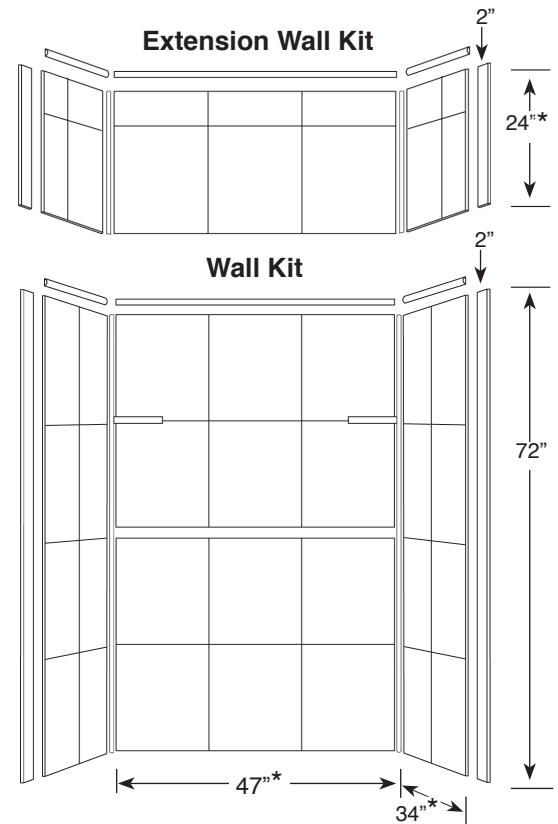

FEATURES

- 48" x 36" Shower Walls for existing construction.
- Thick 1/4" 100% Solid Surface material for superior strength, beauty and easy cleaning. Surface will not support bacteria growth.
- Walls can be attached to moisture-resistant wall board, or directly over tile with supplied adhesive. Walls are trimmable for custom fit.
- Integrated pieces fit together for an easy, clean installation. Lap joint connection between upper and lower back wall forms a watertight seal.
- Two wall shelves included for convenient storage
- Wall Kit includes two wrap around front edge trim pieces, front and side top bullnose trim pieces with coped, mitered inside corners, two inside flat corner molding pieces, one 1-oz. tube mounting adhesive, four 11-oz. tubes 100% silicone adhesive and one roll mounting tape.
- 10 Year Limited Residential Warranty / 3 Year Commercial Warranty

COLORS

- 4 Transitions colors with a 16" x 16" square tile pattern.
- 4 Classic colors with plain pattern.

OPTIONS

- Extension wall panels add up to 24" of height to extend shower walls to ceiling.
- Matching shower base with concealed drain.
- 3 Wall Pockets: horizontal, vertical or arched; Window Trim Kit and Shower Seats also available. See Accessories Specification sheet for details.

Specified Model

	OVERALL SIZE	MODEL NO.	DESCRIPTION	Width (Max.)	Depth (Max.)	Height
SHOWER WALL KIT						
☐	48" x 36"	RBE4867	Wall Kit	47"	34"	72"
	Walls designed to fit 48" x 34" or smaller shower base					
OPTIONAL COMPONENTS						
☐	48" x 34"	F4834	Shower Base	48"	34"	3"
☐	48" x 36"	X4862	Extension Wall Kit	47"	34"	24"
COMPLETE SHOWER KITS						
☐	48" x 34"	RKWF4847	Walls & Base Kit	48"	34"	75"
☐	48" x 34"	RKWF4847	Walls, Base, Ext. Kit	48"	34"	99"

To Be Specified: Pattern/Color (see below)

16" Square Tile Pattern / Colors