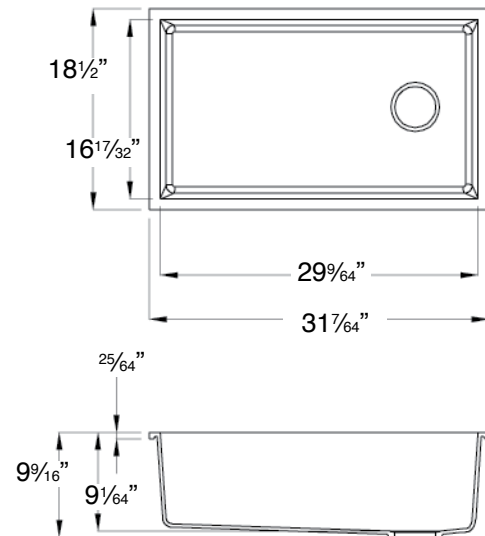

transolid kitchen sinks Radius® Series silQ®granite RUSS3118

31" x 18" Super Single

FEATURES

- 31" x 18½" x 9½" super single bowl is size of double bowl sink.
- Under counter mount kitchen sink. The rim of the sink is under neath the countertop.
- Transolid silQ®granite sinks are by made with the union of natural granite and acrylic resin. The result gives our sinks high resistance to high temperatures, scratches, dents and chips, as well as impacts and violent shocks.
- The non-porous surface is resistant to bacteria growth and reduces the need for cleaning with harsh chemicals and is 100% food safe.
- 10 Year Limited Residential Warranty
3 Year Commercial Warranty

COLORS

- 5 Colors

Specified Model

Model	RUSS3118
Overall Dimensions	L31" x W18½" x D9½"
Bowl Dimensions	L29 ⁹ / ₆₄ " x W16 ¹⁷ / ₃₂ " x D9 ¹ / ₆₄ "
Faucet Holes	0
Shipping Weight	48 lbs.
Material	Granite
Installation	under counter mounted
Required	1 basket strainer not supplied