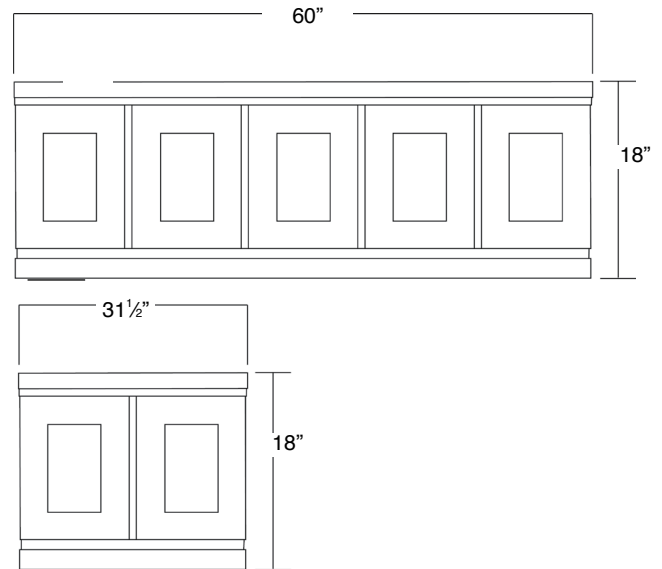

FEATURES

- 60" x 18" front skirt panel.
- 31.5" x 18" end skirt panel.
- Artificial stone material.
- For use with undermount or drop-in bathtub.
- 10 Year Limited Residential Warranty
3 Year Commercial Warranty

COLORS/FINISHES

- 00 White
- 08 Biscuit
- 09 Black
- (V) velvet finish

Specified Model

Model	SCS60	SCS32
Dimensions	L60" x H19"	L31.5" x H19"
Item Weight	37.5 lbs.	22.05 lbs.
Shipping Weight		
Material	Artificial Stone	Artificial Stone
Installation	drop-in or under mount bathtub	