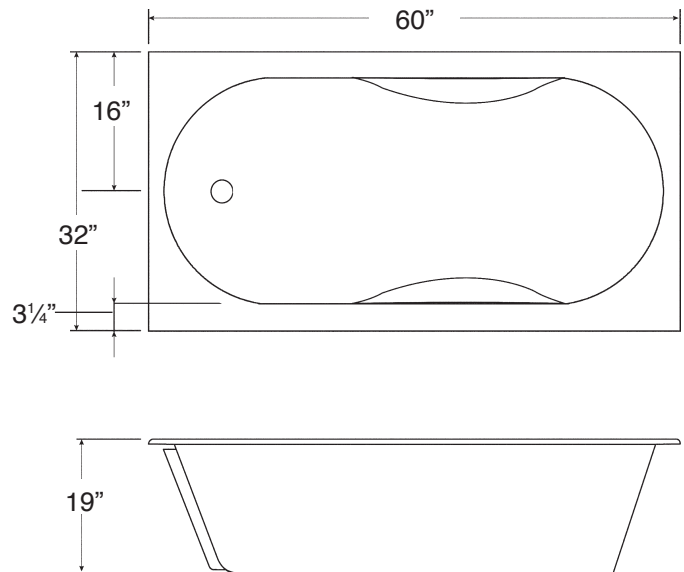

STUDIO

by TRANSOLID

60" x 32" BROOKFIELD Drop-in or Undermount Bathtub SBR6032

BATHTUBS

FEATURES

- 60" x 32" x 19" drop-in or undermount bathtub with built-in armrests.
- Transolid® resin stone is a composite of modified acrylic and natural stone.
- End drain location. Spring-loaded chrome finish bottom drain included.
- Built-in overflow.
- 10 Year Limited Residential Warranty
3 Year Commercial Warranty

COLOR

- 01 White

FINISH

- (V) velvet

OPTION

- SCS60 Front Skirt Panel and SCS32 End Skirt Panel. See back for information
- TD10 Bathtub drain with overflow in decorative finishes: BN, PN, ORB, VB, MB, WH finishes. See back for information.

Shown left with optional SCS60/SCS32 Tub Skirts not included

Specified Model

Model	SBR6032
Dimensions	L60" x W32" x H19"
Drain Outlet	End
Water Capacity	59 gallons
Cubic Feet	31.30
Item Weight	110 lbs.
Shipping Weight	211 lbs.
Material	Resin Stone
Installation	drop-in or under mount
Required	floor or wall mount faucet not supplied

Tub Skirts for Brookfield Bathtub

SCS60 Front Skirt Panel

SCS32 End Skirt Panel

Model	SCS60	SCS32
Dimensions	L60" x H18"	L31 1/2" x H18"
Item Weight	37.5 lbs.	22.05 lbs.
Shipping Weight	40 lbs.	22 lbs.
Material	Resin Stone	Resin Stone
Installation	drop-in or under mount bathtub	