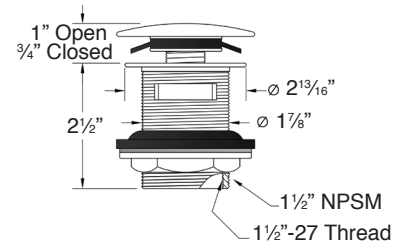

OPTIONAL

TD10 Bathtub Drain in decorative finishes

SPECIFICATIONS

EZ-Click Bathtub Drain with overflow. Drain tube not included.
Finishes: BN Brushed Nickel, PN Polished Nickel,
ORB Oil Rubbed Bronze, VB Venetian Bronze, MB Matte Black,
WH White