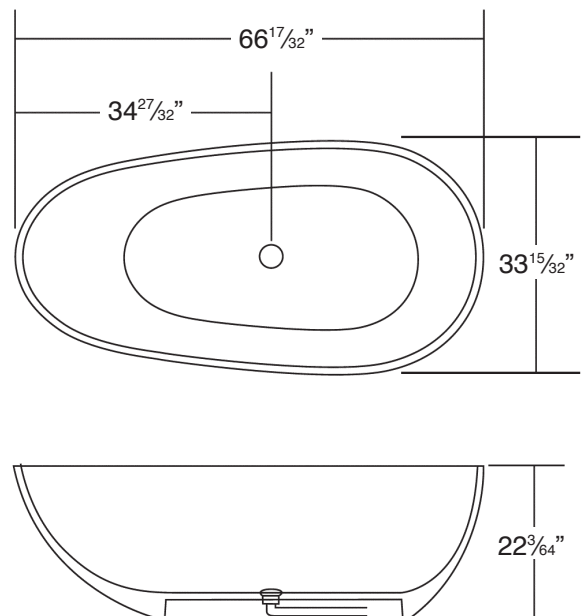

## 66<sup>1</sup>/<sub>2</sub>" x 33<sup>1</sup>/<sub>2</sub>" MARISOL GRANDE Freestanding Bathtub SML6733

### OPTION

- TD10 Bathtub drain with overflow in decorative finishes: BN, PN, ORB, VB, MB, WH finishes. See back for information.

BATHTUBS

### Specified Model

Model	<b>SML6733</b>
Dimensions	L66 <sup>1</sup> / <sub>2</sub> " x W33 <sup>1</sup> / <sub>2</sub> " x H22 <sup>3</sup> / <sub>64</sub> "
Drain Outlet	Center
Water Capacity	74 gallons
Cubic Feet	38.17
Item Weight	353 lbs.
Shipping Weight	463 lbs.
Material	Resin Stone
Installation	freestanding, floor mounted
Required	floor or wall mount faucet not supplied