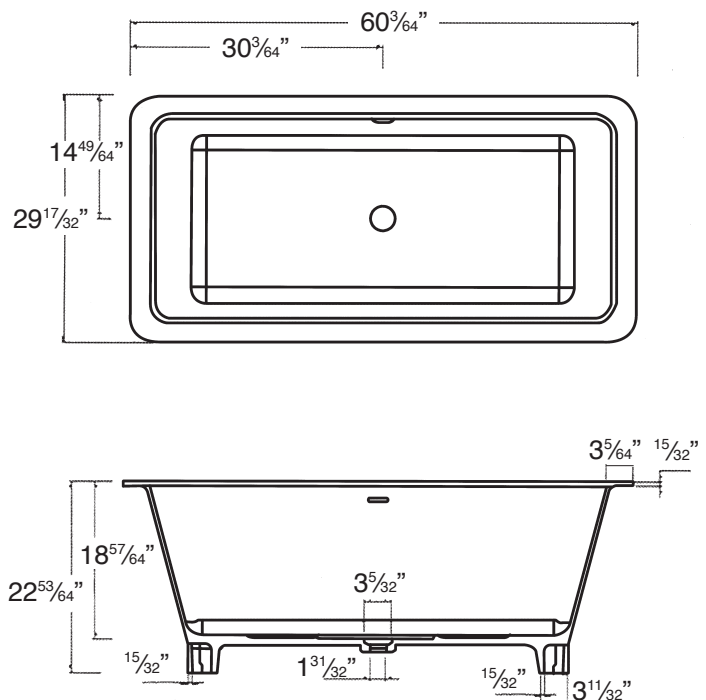

STUDIO

by TRANSOLID

60" x 29½" MILAN Freestanding Bathtub SMN6030

BATHTUBS

FEATURES

- 60³/₆₄" x 29¹⁷/₃₂" x 22⁵³/₆₄" freestanding bathtub.
- Transolid® resin stone is a composite of modified acrylic and natural stone.
- Center drain location. Spring-loaded chrome finish bottom drain included.
- Built-in overflow.
- 10 Year Limited Residential Warranty
3 Year Commercial Warranty

COLOR

- 01 White

FINISH

- (V) velvet

OPTION

- TD10 Bathtub drain with overflow in decorative finishes: BN, PN, ORB, VB, MB, WH finishes. See back for information.

Specified Model

Model	SMN6030
Dimensions	L60 ³ / ₆₄ " x W29 ¹⁷ / ₃₂ " x H22 ⁵³ / ₆₄ "
Drain Outlet	Center
Water Capacity	67 gallons
Cubic Feet	36.72
Item Weight	220 lbs.
Shipping Weight	331 lbs.
Material	Resin Stone
Installation	freestanding, floor mounted
Required	floor or wall mount faucet not supplied