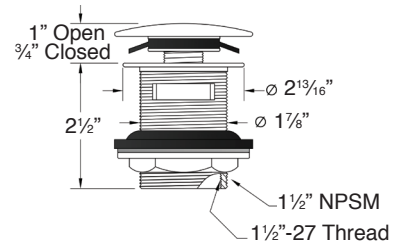

OPTIONAL

Bathtub Drain in decorative finishes

SPECIFICATIONS

TD10 EZ-Click Bathtub Drain with overflow. Drain tube not included.

Finishes: BN Brushed Nickel, PN Polished Nickel, ORB Oil Rubbed Bronze, VB Venetian Bronze, MB Matte Black, WH White