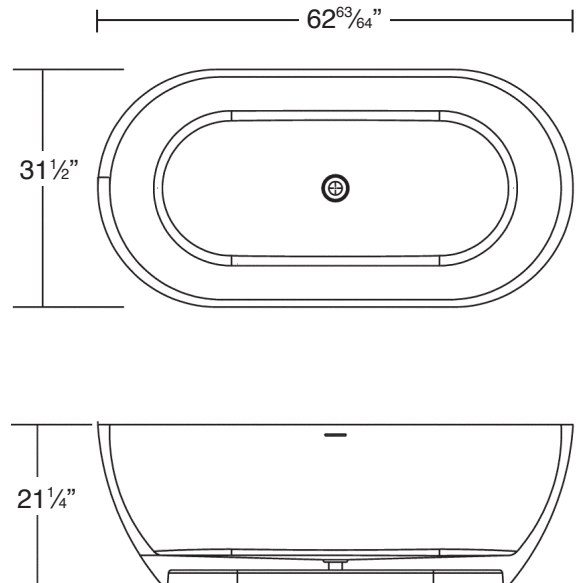

STUDIO

by TRANSOLID

63" x 31½" SHERWOOD Freestanding Bathtub SSW6331

BATHTUBS

FEATURES

- 62⁶³/₆₄" x 31½" x 21¼" freestanding bathtub.
- Transolid® resin stone is a composite of modified acrylic and natural stone.
- Center drain location. Spring-loaded chrome finish bottom drain included.
- Built-in overflow.
- 10 Year Limited Residential Warranty
3 Year Commercial Warranty

COLOR

- 01 White

FINISH

- (V) velvet

OPTION

- TD10 Bathtub drain with overflow in decorative finishes: BN, PN, ORB, VB, MB, WH finishes. See back for information.

Specified Model

Model	SSW6331
Dimensions	L62 ⁶³ / ₆₄ " x W31½" x H21¼"
Drain Outlet	Center
Water Capacity	82 gallons
Cubic Feet	34.02
Item Weight	353 lbs.
Shipping Weight	463 lbs.
Material	Resin Stone
Installation	freestanding, floor mounted
Required	floor or wall mount faucet not supplied