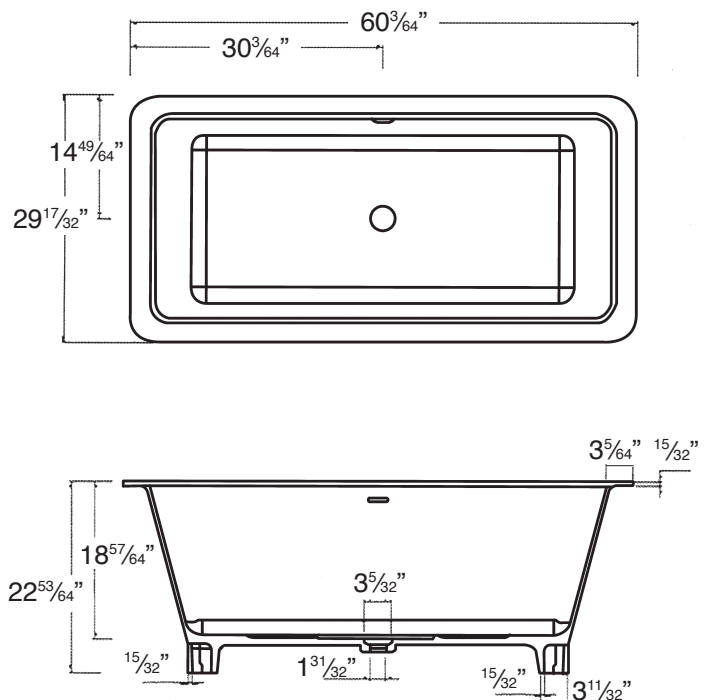

STUDIO

by TRANSOLID

60" x 29½" MILAN Freestanding Bathtub SMN6030

BATHTUBS

FEATURES

- 60³/₆₄" x 29¹⁷/₃₂" x 22⁵³/₆₄" freestanding bathtub.
- Transolid® resin stone is a composite of modified acrylic and natural stone.
- Center drain location. Spring-loaded chrome finish bottom drain included.
- Built-in overflow.
- 10 Year Limited Residential Warranty
3 Year Commercial Warranty

COLOR

- 01 White

FINISH

- (V) velvet

OPTION

- TD10 Bathtub drain with overflow in decorative finishes: BN, PN, ORB, VB, MB, WH finishes. See back for information.

Specified Model

| Model | SMN6030 |
|-----------------|--|
| Dimensions | L60 ³ / ₆₄ " x W29 ¹⁷ / ₃₂ " x H22 ⁵³ / ₆₄ " |
| Drain Outlet | Center |
| Water Capacity | 67 gallons |
| Cubic Feet | 36.72 |
| Item Weight | 220 lbs. |
| Shipping Weight | 331 lbs. |
| Material | Resin Stone |
| Installation | freestanding, floor mounted |
| Required | floor or wall mount faucet not supplied |