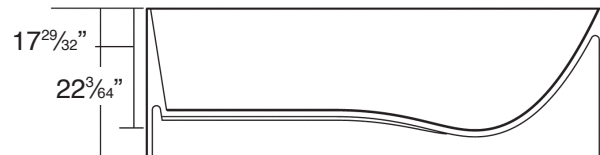

STUDIO

by TRANSOLID

67" x 28¹¹/₃₂" PORTIA Freestanding Bathtub SVP6728

BATHTUBS

FEATURES

- 66⁵⁹/₆₄" x 28¹¹/₃₂" x 22³/₆₄" freestanding bathtub.
- Transolid® resin stone is a composite of modified acrylic and natural stone.
- End offset drain location. Spring-loaded chrome finish bottom drain included.
- Built-in overflow.
- 10 Year Limited Residential Warranty
3 Year Commercial Warranty

COLOR

- 01 White

FINISH

- (V) velvet

OPTION

- TD10 Bathtub drain with overflow in decorative finishes: BN, PN, ORB, VB, MB, WH finishes. See back for information.

Specified Model

Model	SVP6728
Dimensions	L66 ⁵⁹ / ₆₄ " x W28 ¹¹ / ₃₂ " x H22 ³ / ₆₄ "
Drain Outlet	End (offset)
Water Capacity	82 gallons
Cubic Feet	33.24
Item Weight	430 lbs.
Shipping Weight	627 lbs.
Material	Resin Stone
Installation	freestanding, floor mounted
Required	floor or wall mount faucet not supplied