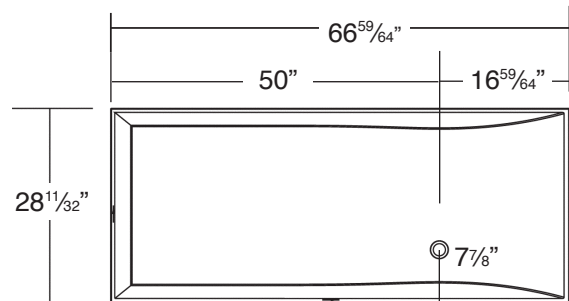

STUDIO

by TRANSOLID

67" x 28¹¹/₃₂" PORTIA Freestanding Bathtub SVP6728

BATHTUBS

FEATURES

- 66⁵⁹/₆₄" x 28¹¹/₃₂" x 22³/₆₄" freestanding bathtub.
- Transolid® resin stone is a composite of modified acrylic and natural stone.
- End offset drain location. Spring-loaded chrome finish bottom drain included.
- Built-in overflow.
- 10 Year Limited Residential Warranty
3 Year Commercial Warranty

COLOR

- 01 White

FINISH

- (V) velvet

OPTION

- TD10 Bathtub drain with overflow in decorative finishes: BN, PN, ORB, VB, MB, WH finishes. See back for information.

Specified Model

Model	SVP6728
Dimensions	L66 ⁵⁹ / ₆₄ " x W28 ¹¹ / ₃₂ " x H22 ³ / ₆₄ "
Drain Outlet	End (offset)
Water Capacity	82 gallons
Cubic Feet	33.24
Item Weight	430 lbs.
Shipping Weight	627 lbs.
Material	Resin Stone
Installation	freestanding, floor mounted
Required	floor or wall mount faucet not supplied