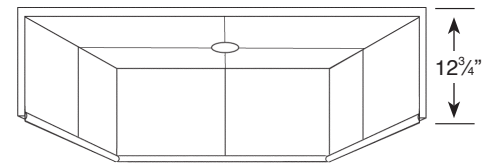

Specified Model

	SIZE	MODEL NO.	FITS	Width	Depth	Height	NO. LIGHTS
DOMES TOPS for DTS SHOWERS							
☐	36" x 36"	T3661	DKW3668	36"	36"	12³/₄"	1
☐	48" x 34"	T4841	DKW4848	48"	34"	12³/₄"	2
☐	60" x 30"	T6001	DKW6008	60"	30"	12³/₄"	3
☐	60" x 32"	T6021	DKW6028	60"	32"	12³/₄"	3
☐	60" x 36"	T6061	DKW6068	60"	36"	12³/₄"	3
DOMES for ADA SHOWERS							
☐	39" x 38"	T3981	DKW3988	39¹/₂"	37³/₄"	12³/₄"	1
☐	63" x 38"	T6381	DKW6388	63¹/₂"	37³/₄"	12³/₄"	3

Dome Top