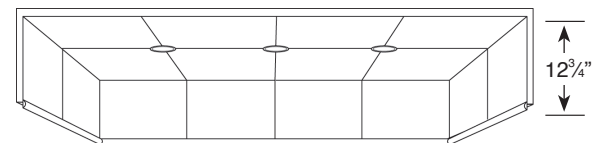

Specified Model

	SIZE	MODEL NO.	FITS	Width	Depth	Height	NO. LIGHTS
DOMES TOPS for DTS SHOWERS							
☐	36" x 36"	T3661	DKW3668	36"	36"	12³/₄"	1
☐	48" x 34"	T4841	DKW4848	48"	34"	12³/₄"	2
☐	60" x 30"	T6001	DKW6008	60"	30"	12³/₄"	3
☐	60" x 32"	T6021	DKW6028	60"	32"	12³/₄"	3
☐	60" x 36"	T6061	DKW6068	60"	36"	12³/₄"	3
DOMES for ADA SHOWERS							
☐	39" x 38"	T3981	DKW3988	39¹/₂"	37³/₄"	12³/₄"	1
☐	63" x 38"	T6381	DKW6388	63¹/₂"	37³/₄"	12³/₄"	3

Dome Top