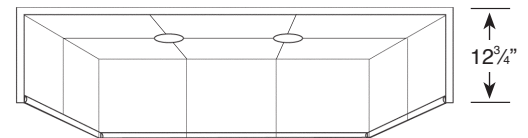

Specified Model

	SIZE	MODEL NO.	FITS	Width	Depth	Height	NO. LIGHTS
DOMES TOPS for DTS SHOWERS							
☐	36" x 36"	T3661	DKW3668	36"	36"	12³/₄"	1
☐	48" x 34"	T4841	DKW4848	48"	34"	12³/₄"	2
☐	60" x 30"	T6001	DKW6008	60"	30"	12³/₄"	3
☐	60" x 32"	T6021	DKW6028	60"	32"	12³/₄"	3
☐	60" x 36"	T6061	DKW6068	60"	36"	12³/₄"	3
DOMES for ADA SHOWERS							
☐	39" x 38"	T3981	DKW3988	39¹/₂"	37³/₄"	12³/₄"	1
☐	63" x 38"	T6381	DKW6388	63¹/₂"	37³/₄"	12³/₄"	3

Dome Top