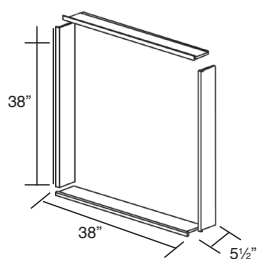

To Be Specified: Color (see below)

Plain / Colors

☐	01 White	☐	91 White Carrara
☐	08 Biscuit	☐	94 Sand Mountain
☐	67 Matrix Khaki	☐	96 Almond Sky
☐	86 Sea Shore