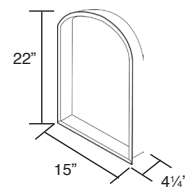

### Specified Model

	SIZE	MODEL NO.	DESCRIPTION	Width	Depth	Height
<b>ACCESSORIES for Studio SERIES only</b>						
<input type="checkbox"/>	36" x 36"	WTK36	Window Trim	38"	5½"	38"
<input type="checkbox"/>	15" x 22"	WSA1522	Arched Wall Pocket	15"	4¼"	22"
<input type="checkbox"/>	15" x 22"	WSH2216	Horizontal Wall Pocket	22"	4¼"	16"
<input type="checkbox"/>	15" x 22"	WSV0830	Vertical Wall Pocket	8"	4¼"	30"
<b>ACCESSORIES for Studio SERIES &amp; DIRECT-TO-STUD</b>						
<input type="checkbox"/>	14" x 14"	CSS1414	Corner Shower Seat	14½"	14½"	3"
<input type="checkbox"/>	24" x 12"	RSS2412	Rectangular Shower Seat	24"	12½"	3"

Window Trim Kit  
WTK36

Arched Wall Pocket  
WSA1522

Horizontal Wall Pocket  
WSH2216

Vertical Wall Pocket  
WSV0830

Corner Shower Seat  
CSS1414

Rectangular Shower Seat  
RSS2412

To Be Specified: Color (see below)