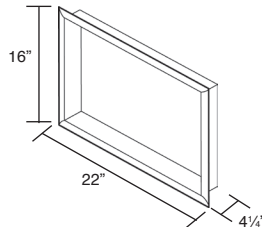

### Specified Model

	SIZE	MODEL NO.	DESCRIPTION	Width	Depth	Height
<b>ACCESSORIES for Studio SERIES only</b>						
<input type="checkbox"/>	36" x 36"	WTK36	Window Trim	38"	5½"	38"
<input type="checkbox"/>	15" x 22"	WSA1522	Arched Wall Pocket	15"	4¼"	22"
<input type="checkbox"/>	15" x 22"	WSH2216	Horizontal Wall Pocket	22"	4¼"	16"
<input type="checkbox"/>	15" x 22"	WSV0830	Vertical Wall Pocket	8"	4¼"	30"
<b>ACCESSORIES for Studio SERIES &amp; DIRECT-TO-STUD</b>						
<input type="checkbox"/>	14" x 14"	CSS1414	Corner Shower Seat	14½"	14½"	3"
<input type="checkbox"/>	24" x 12"	RSS2412	Rectangular Shower Seat	24"	12½"	3"

Window Trim Kit  
WTK36

Arched Wall Pocket  
WSA1522

Horizontal Wall Pocket  
WSH2216

Vertical Wall Pocket  
WSV0830

Corner Shower Seat  
CSS1414

Rectangular Shower Seat  
RSS2412

To Be Specified: Color (see below)