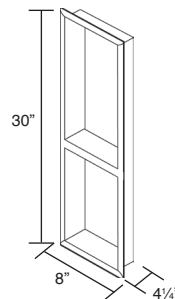

### Specified Model

	SIZE	MODEL NO.	DESCRIPTION	Width	Depth	Height
<b>ACCESSORIES for Studio SERIES only</b>						
<input type="checkbox"/>	36" x 36"	WTK36	Window Trim	38"	5½"	38"
<input type="checkbox"/>	15" x 22"	WSA1522	Arched Wall Pocket	15"	4¼"	22"
<input type="checkbox"/>	15" x 22"	WSH2216	Horizontal Wall Pocket	22"	4¼"	16"
<input type="checkbox"/>	15" x 22"	WSV0830	Vertical Wall Pocket	8"	4¼"	30"
<b>ACCESSORIES for Studio SERIES &amp; DIRECT-TO-STUD</b>						
<input type="checkbox"/>	14" x 14"	CSS1414	Corner Shower Seat	14½"	14½"	3"
<input type="checkbox"/>	24" x 12"	RSS2412	Rectangular Shower Seat	24"	12½"	3"

Window Trim Kit  
WTK36

Arched Wall Pocket  
WSA1522

Horizontal Wall Pocket  
WSH2216

Vertical Wall Pocket  
WSV0830

Corner Shower Seat  
CSS1414

Rectangular Shower Seat  
RSS2412

To Be Specified: Color (see below)