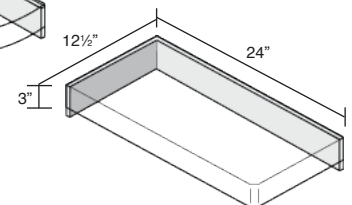

### Specified Model

	SIZE	MODEL NO.	DESCRIPTION	Width	Depth	Height
<b>ACCESSORIES for Studio SERIES only</b>						
<input type="checkbox"/>	36" x 36"	WTK36	Window Trim	38"	5½"	38"
<input type="checkbox"/>	15" x 22"	WSA1522	Arched Wall Pocket	15"	4¼"	22"
<input type="checkbox"/>	15" x 22"	WSH2216	Horizontal Wall Pocket	22"	4¼"	16"
<input type="checkbox"/>	15" x 22"	WSV0830	Vertical Wall Pocket	8"	4¼"	30"
<b>ACCESSORIES for Studio SERIES &amp; DIRECT-TO-STUD</b>						
<input type="checkbox"/>	14" x 14"	CSS1414	Corner Shower Seat	14½"	14½"	3"
<input type="checkbox"/>	24" x 12"	RSS2412	Rectangular Shower Seat	24"	12½"	3"

Window Trim Kit  
WTK36

Arched Wall Pocket  
WSA1522

Horizontal Wall Pocket  
WSH2216

Vertical Wall Pocket  
WSV0830

Corner Shower Seat  
CSS1414

Rectangular Shower Seat  
RSS2412

To Be Specified: Color (see below)