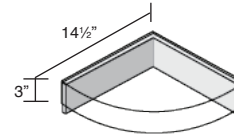

### Specified Model

	SIZE	MODEL NO.	DESCRIPTION	Width	Depth	Height
<b>ACCESSORIES for Studio SERIES only</b>						
<input type="checkbox"/>	36" x 36"	WTK36	Window Trim	38"	5½"	38"
<input type="checkbox"/>	15" x 22"	WSA1522	Arched Wall Pocket	15"	4¼"	22"
<input type="checkbox"/>	15" x 22"	WSH2216	Horizontal Wall Pocket	22"	4¼"	16"
<input type="checkbox"/>	15" x 22"	WSV0830	Vertical Wall Pocket	8"	4¼"	30"
<b>ACCESSORIES for Studio SERIES &amp; DIRECT-TO-STUD</b>						
<input type="checkbox"/>	14" x 14"	CSS1414	Corner Shower Seat	14½"	14½"	3"
<input type="checkbox"/>	24" x 12"	RSS2412	Rectangular Shower Seat	24"	12½"	3"

Window Trim Kit  
WTK36

Arched Wall Pocket  
WSA1522

Horizontal Wall Pocket  
WSH2216

Vertical Wall Pocket  
WSV0830

Corner Shower Seat  
CSS1414

Rectangular Shower Seat  
RSS2412

To Be Specified: Color (see below)